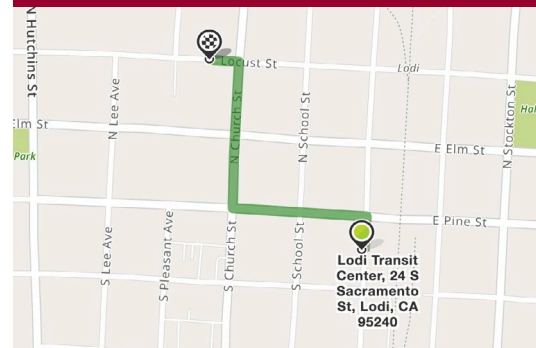

For more information / Para más información: sjRTD.com | (209) 943-1111 |

(209) 943-1111 / Free language assistance / Asistencia lingüística gratuita / ជំនួយភាសាកំរិតតាមឥតគិតថ្លៃ / 免费语言协助 / Muaj kev pab txhais lus pub dawb / Libreng tulong sa wika / Hỗ trợ ngôn ngữ miễn phí