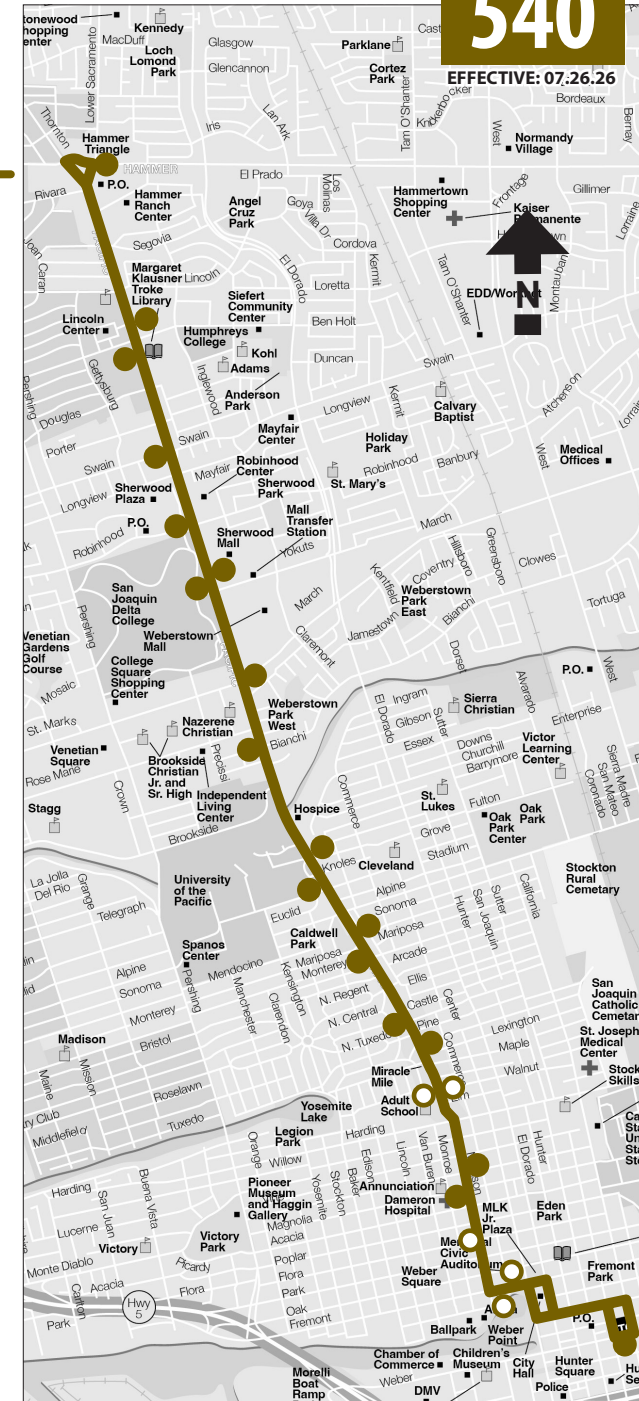

Highlighted stops show estimated departure times only. This stop is not a time point. Passengers should plan to arrive at a stop 5 minutes ahead of the estimated departure time.

Title VI

RTD is committed to ensuring that no persons are excluded from participation in, or denied the benefits of services on the basis of race, color, or national origin as protected by Title VI of the Civil Rights Act of 1964, as amended. If you believe you have been discriminated against under Title VI, you may file a complaint via telephone, email, or written complaint to RTD.

Email: comments@sjRTD.com
Phone: (209) 943-1111

Mail: San Joaquin Regional Transit District (RTD)
Attn: Title VI Administrator
421 East Weber Avenue
Stockton, CA 95202

If information is needed in another language, contact (209) 943-1111 / Si necesita información en otro idioma, llame a (209) 943-1111 / 如果需要其他语言的信息，请联系 (209) 943-1111 / Kung kailangan ang impormasyon sa ibang wika, makipag-uugnayansa (209) 943-1111 / Nếu quý vị cần thông tin bằng một ngôn ngữ khác, vui lòng gọi số (209) 943-1111 / عاچ کانه تناک اند / لرس تا، یرخ آ ذغاب تام و عام یرلا (209) 943-1111

● Transfer Point ○ Stop *Bus goes out of service