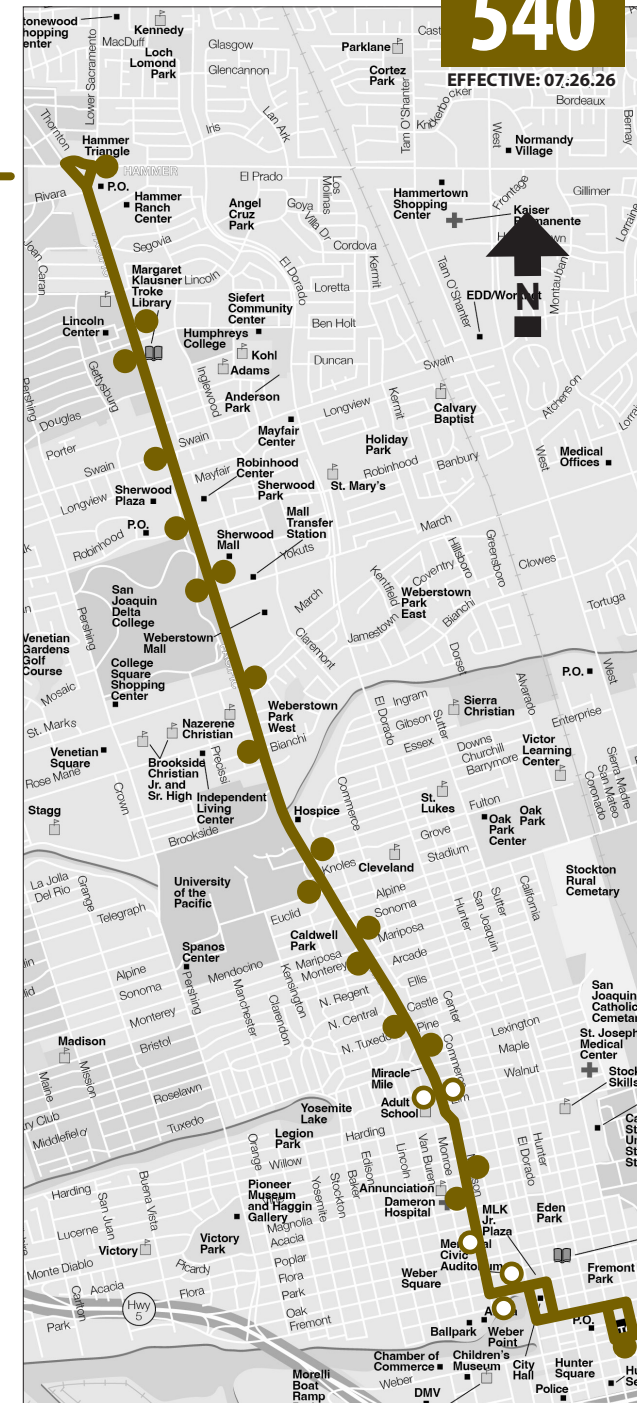

Highlighted stops show estimated departure times only. This stop is not a time point. Passengers should plan to arrive at a stop 5 minutes ahead of the estimated departure time.

Title VI

RTD is committed to ensuring that no persons are excluded from participation in, or denied the benefits of services on the basis of race, color, or national origin as protected by Title VI of the Civil Rights Act of 1964, as amended. If you believe you have been discriminated against under Title VI, you may file a complaint via telephone, email, or written complaint to RTD.

Email: comments@sjRTD.com
Phone: (209) 943-1111

Mail: San Joaquin Regional Transit District (RTD)
Attn: Title VI Administrator
421 East Weber Avenue
Stockton, CA 95202

If information is needed in another language, contact (209) 943-1111 / Si necesita información en otro idioma, llame a (209) 943-1111 / 如果需要其他语言的信息，请联系 (209) 943-1111 / Kung kailangan ang impormasyon sa ibang wika, makipag-uugnayansa (209) 943-1111 / Nếu quý vị cần thông tin bằng một ngôn ngữ khác, vui lòng gọi số, (209) 943-1111 / عاچ كانه تانك اندا / لرس تا، یرخ ا ذغاب تام واعم یرلا (209) 943-1111

● Transfer Point ○ Stop *Bus goes out of service