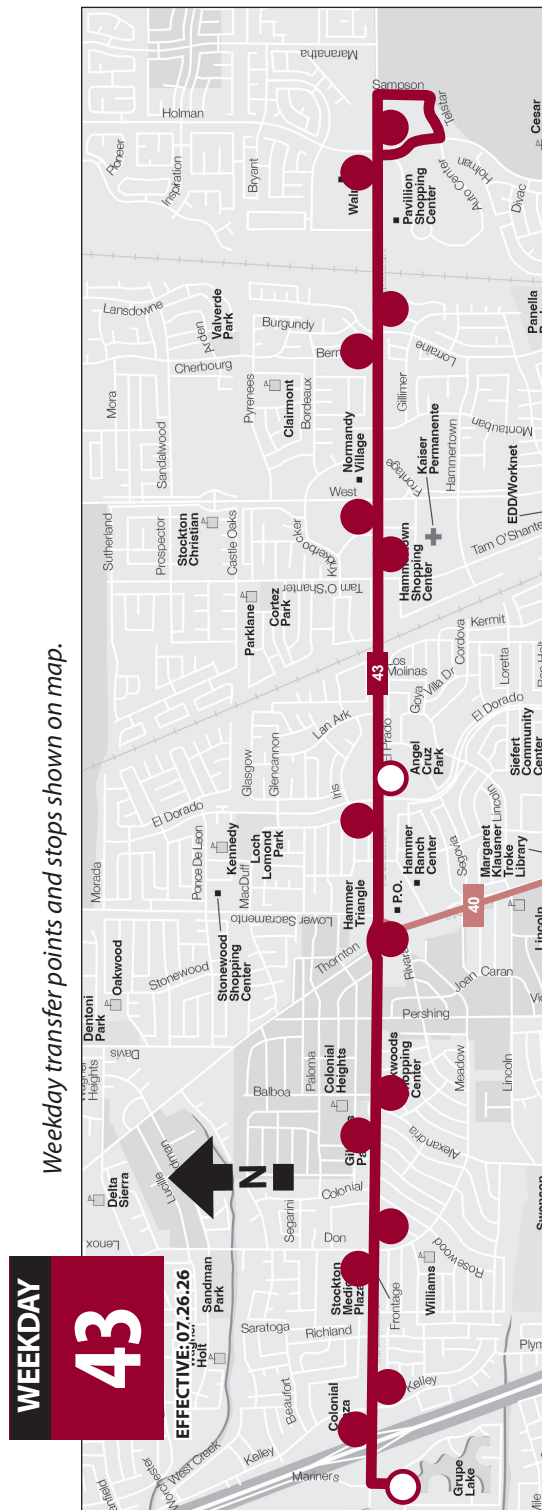

FARE STRUCTURE NOTES

Children: Up to three children ages 4 and under ride free of charge when accompanied by a fare-paying adult. Fare for each additional child costs \$1.50.

Hopper Deviations: Reservations are required two days in advanced for all Hopper deviations. Hoppers will deviate up to two times per trip. Please call (209) 943-1111 and follow the prompt for Hopper deviation reservations.

- 1. Discount Fare:** Valid only for seniors (ages 60 and over), persons with disabilities, veterans, Medicare cardholders, and all other eligible passengers with a valid Discount Fare Card (DFC).
- 2. Student Fare:** Valid only for children ages 5-17 and college students with valid ID.

Weekday transfer points and stops shown on map.

WEEKDAY

Express

Hammer Corridor

43

Effective: July 26, 2026

To Walmart

- Sutter Gould
- Medical Plaza
- Hammer Transfer Station
- Walmart

To Mariners

- Walmart
- Hammer Transfer Station
- Sutter Gould
- Medical Plaza

Transfer Point **Stop**

SAN JOAQUIN
RTD

(209) 943-1111 | sjRTD.com

[f](#) [i](#) [v](#) [in](#) [X](#)

Information herein is subject to change without notice.