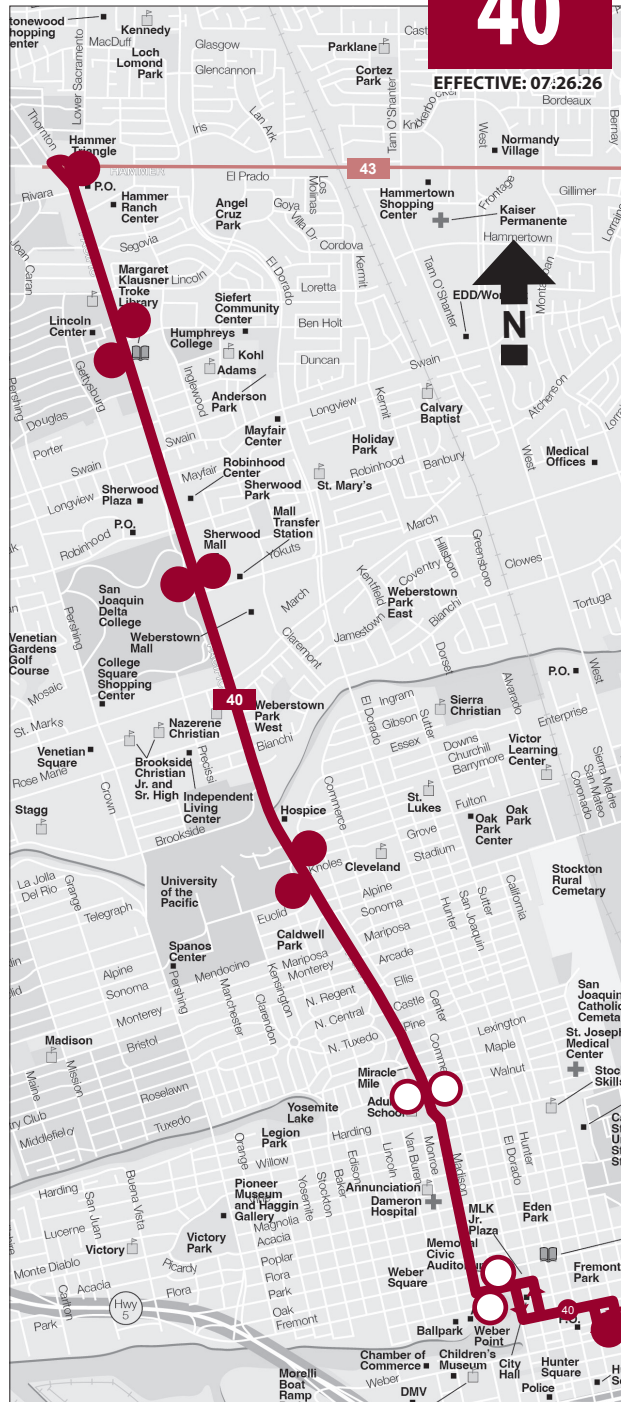

FARE STRUCTURE NOTES

Children: Up to three children ages 4 and under ride free of charge when accompanied by a fare-paying adult. Fare for each additional child costs \$1.50.

Hopper Deviations: Reservations are required two days in advanced for all Hopper deviations. Hoppers will deviate up to two times per trip. Please call (209) 943-1111 and follow the prompt for Hopper deviation reservations.

Weekday transfer points and stops shown on map.

WEEKEND
40
EFFECTIVE: 07:26:26

WEEKEND

Express
Pacific Corridor

40

Effective:
July 26, 2026

To Hammer Transfer Station (HTS)

- Miracle Mile
- Malls
- Lincoln Center

Highlighted stops show estimated departure times only. This stop is not a time point. Passengers should plan to arrive at a stop 5 minutes ahead of the estimated departure time.

* Bus goes out of service