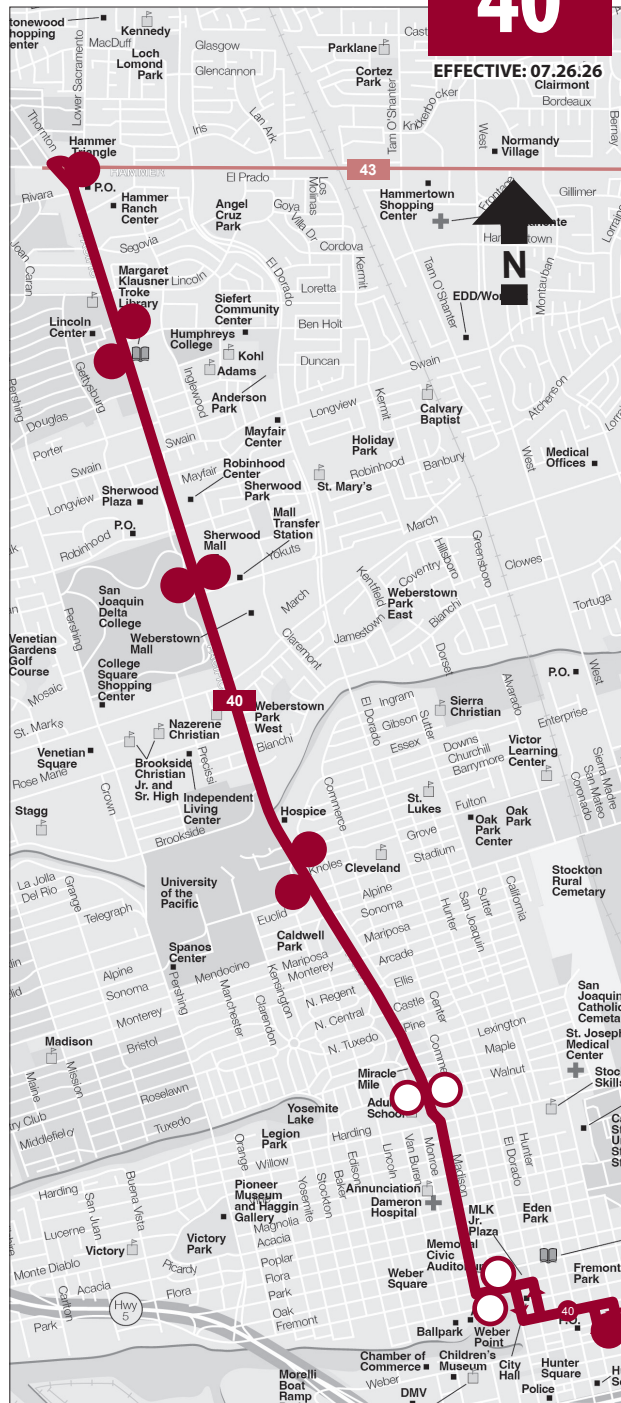

FARE STRUCTURE NOTES

Children: Up to three children ages 4 and under ride free of charge when accompanied by a fare-paying adult. Fare for each additional child costs \$1.50.

Hopper Deviations: Reservations are required two days in advanced for all Hopper deviations. Hoppers will deviate up to two times per trip. Please call (209) 943-1111 and follow the prompt for Hopper deviation reservations.

Weekday transfer points and stops shown on map.

● Transfer Point ○ Stop

WEEKDAY
40

EFFECTIVE: 07.26.26

WEEKDAY

Express
Pacific Corridor

40

Effective:
July 26, 2026

To Hammer Transfer Station (HTS)

- Miracle Mile
- Malls
- Lincoln Center

To Downtown Transit Center (DTC)

- Lincoln Center
- Malls
- Miracle Mile

SAN JOAQUIN
RTD

(209) 943-1111 | sjRTD.com

Information herein is subject to change without notice.

EFFECTIVE: 07-26-26

Planning a trip?

Use the following services:

Trip Planner

Already on the RTD website? Access the Trip Planner on the homepage or on the sidebar for quick and easy trip planning. Most popular destinations are already preloaded as a convenience—just enter your departure time and hit submit.