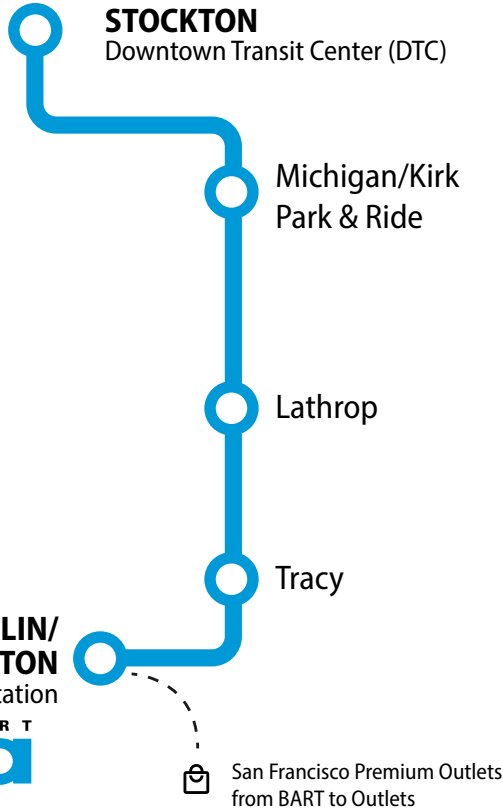

Para información en Español, por favor llame al (209) 943-1111.

Get connected:
sjRTD.com

150

Effective:
July 26, 2026

RTD-BART Commuter

DUBLIN/PLEASANTON BART

STOCKTON, LATHROP, TRACY –
DUBLIN/PLEASANTON BART

Trips to BART 7 days a week

sjRTD.com/commuter

(888) 802-WORK
9 6 7 5

ROUTE 150

ROUTE 150 | WEEKDAY SCHEDULE

STOCKTON to BART Monday – Friday

Downtown Transit Center (DTC)	Stockton – Michigan/Kirk Park & Ride	Lathrop – Save Mart	Tracy Transit Station	Dublin BART Station Arrive
4:00A	4:20A	4:40A	5:00A	6:00A
5:00A	5:20A	5:40A	6:00A	7:00A
7:00A	7:20A	7:40A	8:00A	9:00A
-----	-----	-----	-----	-----
3:00P	3:20P	3:40P	4:00P	5:00P

5:35a, 5:55a, ... 6:35a, 6:55a... 8:35a, 8:55a...
3:35p, 3:55p... 4:55p, 5:15p... 6:15, 635p...

Dublin BART Station Depart	Tracy Transit Station	Lathrop – Save Mart	Stockton – Michigan/Kirk Park & Ride	Downtown Transit Center (DTC)
6:15A	7:05A	7:25A	----	7:45A *
7:15A	8:05A	8:25A	----	8:45A *
9:15A	10:05A	10:25A	----	10:45A *
-----	-----	-----	-----	-----
4:30P	5:20P	5:40P	6:00P	6:20P *
5:35P	6:20P	6:40P	7:00P	7:20P *
6:45P	7:35P	7:55P	8:15P	8:35P *

8:05a, 8:25a, ... 9:35a, 9:55a... 11:25a, 11:45a...
4:55p, 5:15p... 8:25p, 8:45p...

Dublin BART Station Depart	Tracy Transit Station	Lathrop – Save Mart	Downtown Transit Center (DTC)
8:35A	9:25A	9:45A	10:00A
10:00A	10:50A	11:10A	11:25A *
12:05P	12:55P	1:15P	1:30P *
5:35P	6:25P	6:45P	7:00P *
9:05P	9:55P	10:15P	10:30P *