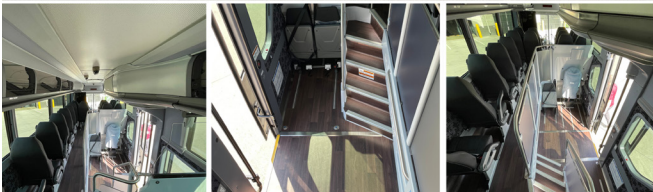

4 trips to Sacramento 5 days a week

Save your money, nerves,
and the environment.

Fares*

Monthly from Stockton	$176
Monthly from Lodi	$167
Daily one-way	$7

*Fares and information herein are subject to change without notice.
Please be prepared to show your ticket when boarding the bus.

Para información en Español, por favor llame al (209) 943-1111.

Get connected:
sjRTD.com

SAN JOAQUIN
RTD
San Joaquin Regional Transit District (RTD)
421 East Weber Avenue
Stockton, CA 95202

SAN JOAQUIN
RTD

163

Effective:
January 26, 2025