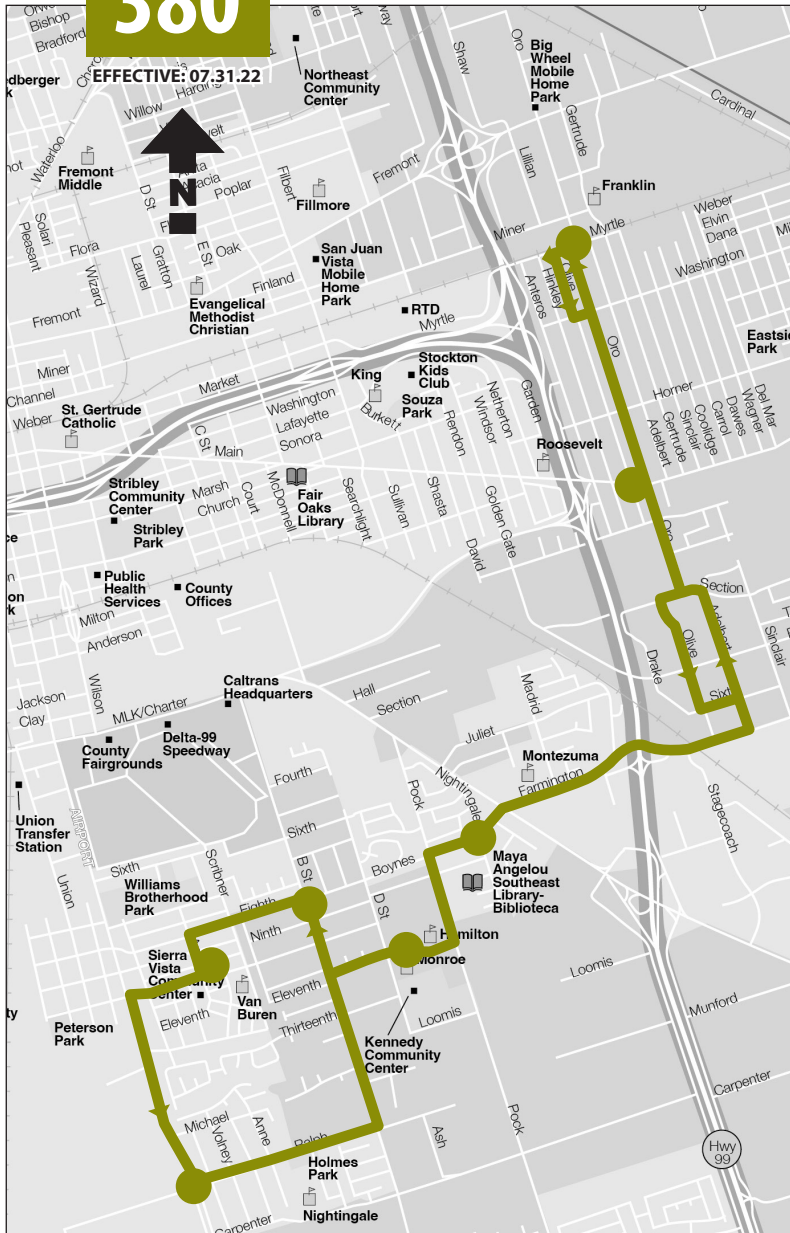

## Google Maps

- 1 Open the Google maps app.\*
- 2 On the bottom of the screen, tap Transit.
- 3 Drag the tab up from the bottom. You'll see information about nearby public transportation.
- 4 Scroll up and down to see transit options and times. Scroll left to right to see different transit stations.
- 5 Tap on a station to see a list of departures.

# 380

EFFECTIVE: 07.31.22

● Transfer Point    ○ Stop    \* Bus goes out of service