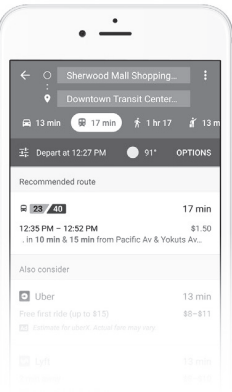

# Planning a trip?

Use the following services:

- 1 Find your stop code on the top-right corner of the bus stop sign.
- 2 Text it to (209) 222-3595.
- 3 Get next scheduled departure times (within next 2 hours).

## Trip Planner

Already on the RTD website? Access the Trip Planner on the homepage or on the sidebar for quick and easy trip planning. Most popular destinations are already preloaded as a convenience—just enter your departure time and hit submit.

## RTD Bus Passes On Your Phone

Download the **Vamos Mobility App** with EZHub from the Apple App Store or Google Play

## Google Maps

- 1 Open the Google maps app.\*
- 2 On the bottom of the screen, tap Transit.
- 3 Drag the tab up from the bottom. You'll see information about nearby public transportation.
- 4 Scroll up and down to see transit options and times. Scroll left to right to see different transit stations.
- 5 Tap on a station to see a list of departures.