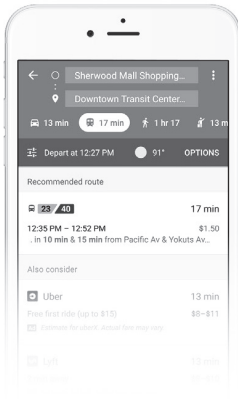

Planning a trip?

Use the following services:

- 1 Find your stop code on the top-right corner of the bus stop sign.
- 2 Text it to (209) 222-3595.
- 3 Get next scheduled departure times (within next 2 hours).

Trip Planner

Already on the RTD website? Access the Trip Planner on the homepage or on the sidebar for quick and easy trip planning. Most popular destinations are already preloaded as a convenience—just enter your departure time and hit submit.

RTD Bus Passes On Your Phone

Download the **Vamos Mobility App** with EZHub from the Apple App Store or Google Play

Google Maps

- 1 Open the Google maps app.*
- 2 On the bottom of the screen, tap Transit.
- 3 Drag the tab up from the bottom. You'll see information about nearby public transportation.
- 4 Scroll up and down to see transit options and times. Scroll left to right to see different transit stations.
- 5 Tap on a station to see a list of departures.