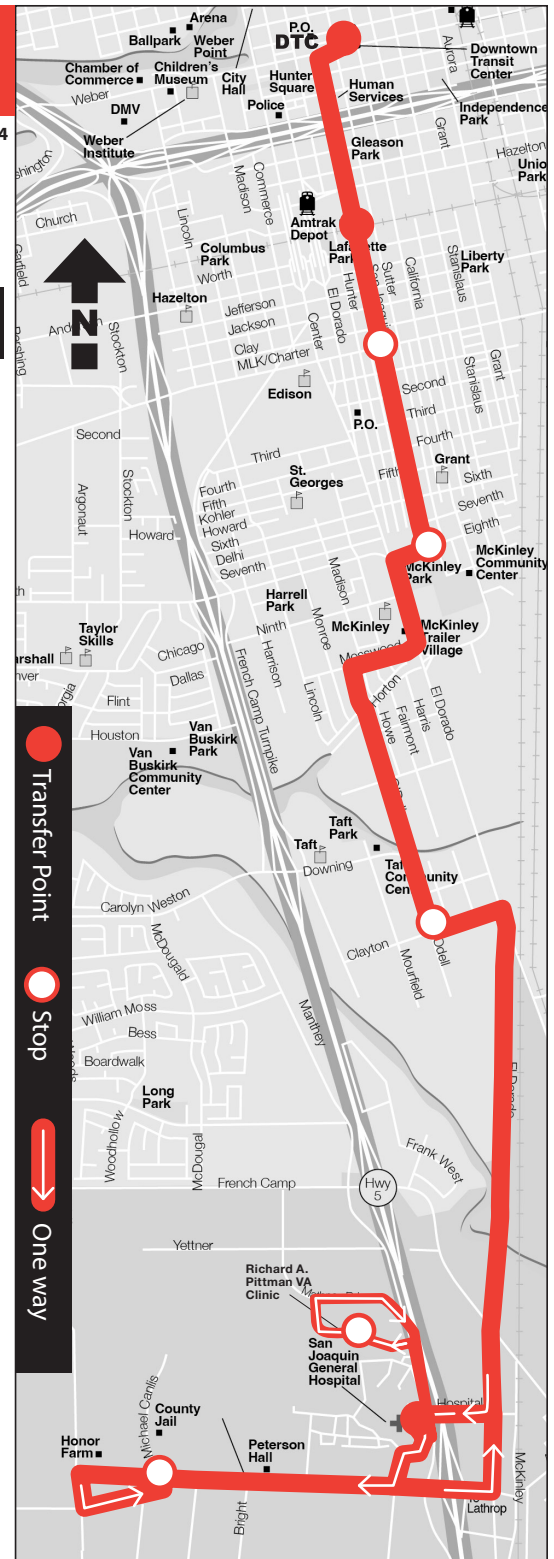

DTC Depart	Amtrak Station	San Joaquin - MLK Blvd.	Clayton - O'Dell	San Joaquin General Hospital	VA Clinic	San Joaquin County Honor Farm	Continues to DTC	San Joaquin County Honor Farm	Clayton - O'Dell	San Joaquin - Clay	Amtrak Station	DTC Arrive
6:07A	6:11A	6:13A	6:23A	6:30A	---	6:35A		6:36A	6:47A	6:58A	7:00A	7:03A
6:25A	6:29A	6:31A	6:41A	6:48A	6:55A	7:05A		7:08A	7:19A	7:30A	7:32A	7:36A
7:05A	7:09A	7:11A	7:21A	7:28A	7:35A	7:45A		7:48A	7:59A	8:10A	8:12A	8:16A
7:47A	7:51A	7:53A	8:03A	8:10A	8:17A	8:27A		8:30A	8:41A	8:52A	8:54A	8:58A
8:27A	8:31A	8:33A	8:43A	8:50A	8:57A	9:07A		9:10A	9:21A	9:32A	9:34A	9:38A
9:10A	9:14A	9:16A	9:26A	9:33A	9:40A	9:50A		9:53A	10:04A	10:15A	10:17A	10:21A
9:50A	9:54A	9:56A	10:06A	10:13A	10:20A	10:30A		10:33A	10:44A	10:55A	10:57A	11:01A
10:32A	10:36A	10:38A	10:48A	10:55A	11:02A	11:12A		11:15A	11:26A	11:37A	11:39A	11:43A
11:12A	11:16A	11:18A	11:28A	11:35A	11:42A	11:52A		11:55A	12:06P	12:17P	12:19P	12:23P
11:55A	11:59A	12:01P	12:11P	12:18P	12:25P	12:35P		12:38P	12:49P	1:00P	1:02P	1:06P
12:35P	12:39P	12:41P	12:51P	12:58P	1:05P	1:15P		1:18P	1:29P	1:40P	1:42P	1:46P
1:17P	1:21P	1:23P	1:33P	1:40P	1:47P	1:57P		2:00P	2:11P	2:22P	2:24P	2:28P
1:57P	2:01P	2:03P	2:13P	2:23P	2:30P	2:40P		2:43P	2:54P	3:05P	3:07P	3:11P
2:40P	2:44P	2:46P	2:56P	3:06P	3:13P	3:23P		3:26P	3:37P	3:48P	3:50P	3:54P
3:22P	3:26P	3:28P	3:38P	3:48P	3:55P	4:05P		4:08P	4:19P	4:30P	4:32P	4:36P
4:05P	4:09P	4:11P	4:21P	4:31P	4:38P	4:48P		4:50P	5:01P	5:12P	5:14P	5:18P
4:47P	4:51P	4:53P	5:02P	5:12P	5:19P	5:29P		5:32P	5:43P	5:52P	5:54P	5:58P
5:30P	5:34P	5:36P	5:45P	5:55P	---	6:00P		6:03P	6:14P	6:23P	6:25P	6:29P
6:10P	6:14P	6:16P	6:25P	6:35P	---	6:40P		6:43P	6:54P	7:03P	7:05P	7:09P
6:40P	6:44P	6:46P	6:55P	7:05P	---	7:10P		7:13P	7:24P	7:33P	7:35P	7:39P
7:20P	7:24P	7:26P	7:35P	7:45P	---	7:50P		7:53P	8:04P	8:13P	8:15P	8:19P*
7:45P	7:49P	7:51P	8:00P	8:10P	---	8:15P		8:18P	8:29P	8:38P	8:40P	8:44P*

* Bus goes out of service