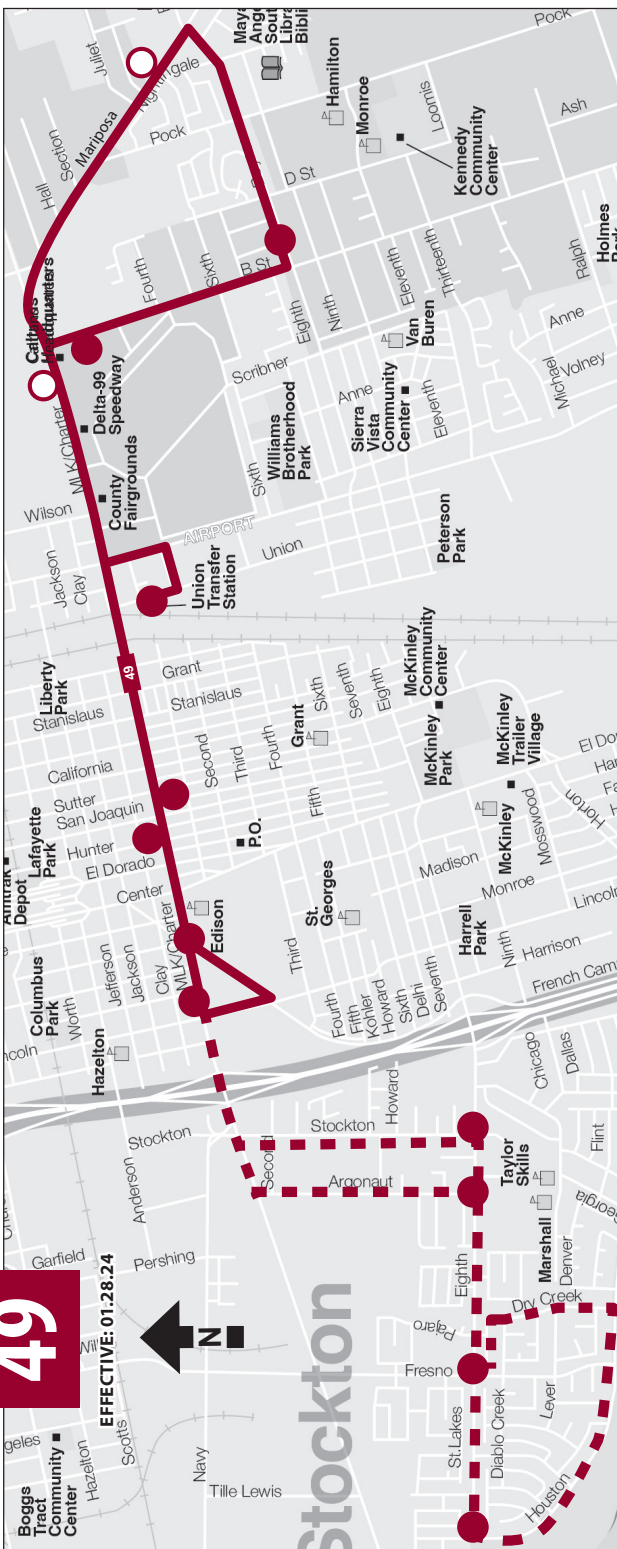

FARE STRUCTURE NOTES

Children: Up to three children ages 4 and under ride free of charge when accompanied by a fare-paying adult. Fare for each additional child costs \$1.50.

Hopper Deviations: Reservations are required two days in advanced for all Hopper deviations. Hoppers will deviate up to two times per trip. Please call (209) 943-1111 and follow the prompt for Hopper deviation reservations.

Weekday transfer points and stops shown on map.

Transfer Point

Limited Service

49

EFFECTIVE: 01.28.24

Express

MLK Corridor

49

WEEKEND

To Walgreens

Eastbound

MLK – French Camp (Edison H.S.)	MLK – San Joaquin	Union Transfer Station Arrive	Union Transfer Station Depart	"B" Street – MLK	Eighth Street – "B" Street	Mariposa – Farmington (Walgreens)
8:32A	8:33A	8:39A	8:46A	8:48A	8:51A	8:56A
9:32A	9:33A	9:39A	9:46A	9:48A	9:51A	9:56A
10:32A	10:33A	10:39A	10:46A	10:48A	10:51A	10:56A
11:32A	11:33A	11:39A	11:46A	11:48A	11:51A	11:56A
12:35P	12:36P	12:42P	12:50P	12:52P	12:55P	1:00P
1:35P	1:36P	1:42P	1:50P	1:52P	1:55P	2:00P
2:35P	2:36P	2:42P	2:50P	2:52P	2:55P	3:00P
3:35P	3:36P	3:42P	3:50P	3:52P	3:55P	4:00P
4:35P	4:36P	4:42P	4:50P	4:52P	4:55P	5:00P
5:35P	5:36P	5:42P	5:50P	5:52P	5:55P	6:00P
6:35P	6:36P	6:42P	6:50P	6:52P	6:55P	7:00P*

EFFECTIVE: 01.28.24

WEEKEND

To Edison H.S.

Mariposa – Farmington (Walgreens)	MLK – "B" Street	Union Transfer Station Arrive	Union Transfer Station Depart	MLK – San Joaquin	MLK – French Camp (Edison H.S.)
8:00A	8:03A	8:06A	8:18A	8:21A	8:26A
9:00A	9:03A	9:06A	9:18A	9:21A	9:26A
10:00A	10:03A	10:06A	10:18A	10:21A	10:26A
11:00A	11:03A	11:06A	11:18A	11:21A	11:26A
12:02P	12:05P	12:09P	12:21P	12:24P	12:29P
1:04P	1:07P	1:11P	1:23P	1:26P	1:31P
2:04P	2:07P	2:11P	2:23P	2:26P	2:31P
3:04P	3:07P	3:11P	3:23P	3:26P	3:31P
4:04P	4:07P	4:11P	4:23P	4:26P	4:31P
5:04P	5:07P	5:11P	5:23P	5:26P	5:31P
6:04P	6:07P	6:11P	6:23P	6:26P	6:31P
7:04P	7:08P	7:11P	----	----	---- *