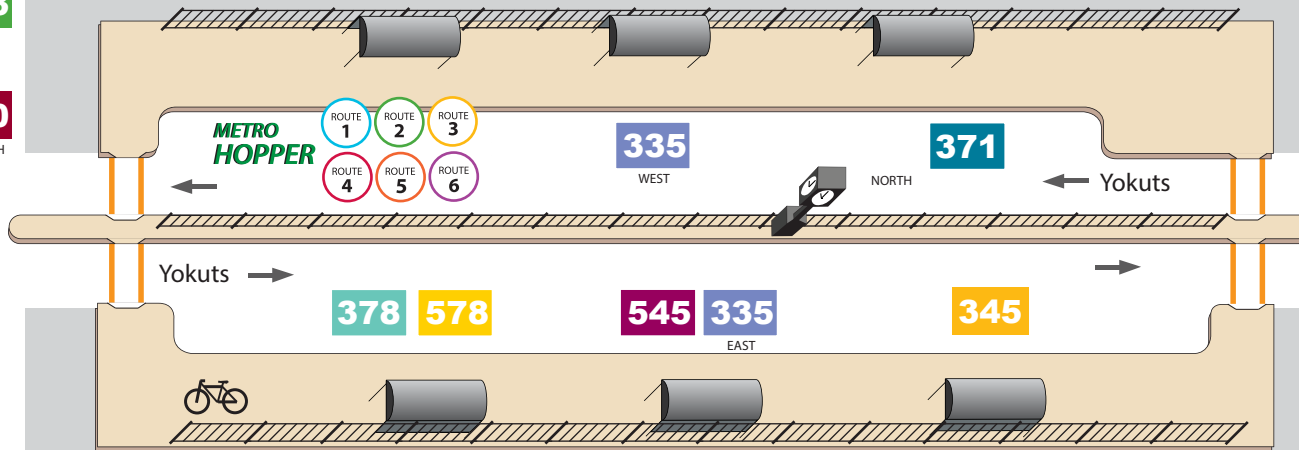

Mall Transfer Station

SHERWOOD MALL

40
LOCAL

* **745**
SOUTH

90

91

93

40
NORTH

* INDICATES SAT. & SUN. SERVICE ONLY

DELTA COLLEGE

40
LOCAL

40
SOUTH

↑ Pacific

WEBERSTOWN MALL

EFFECTIVE 20240128