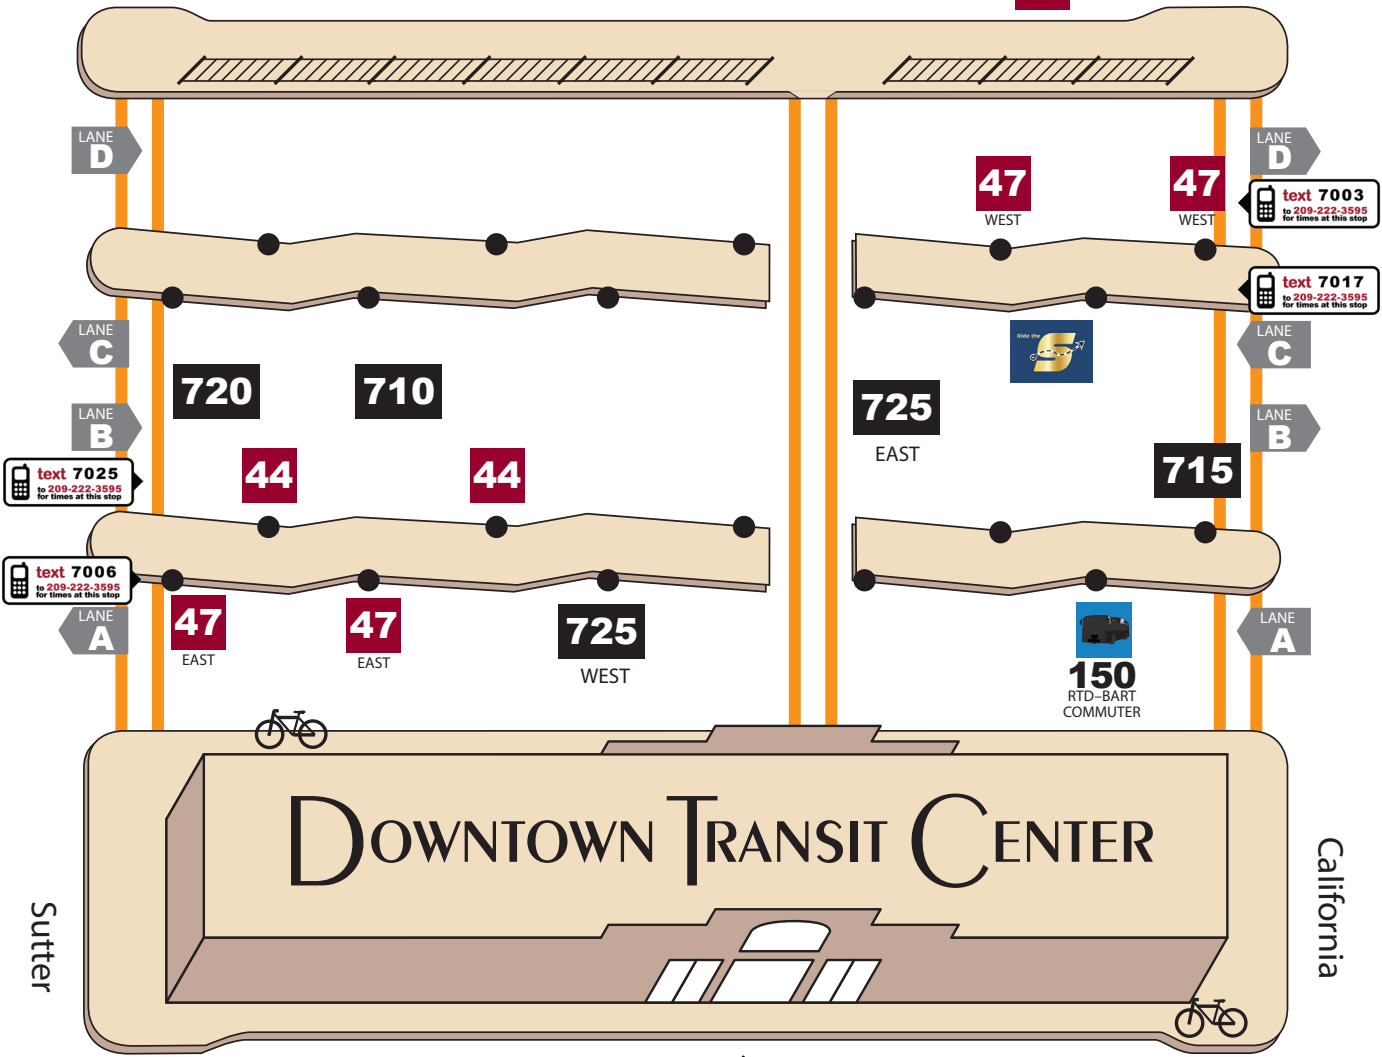

# DTC Saturday/Sunday Map

text 7258  
to 209-222-3595  
for times at this stop

40

Channel

text 7025  
to 209-222-3595  
for times at this stop

text 7006  
to 209-222-3595  
for times at this stop

text 7003  
to 209-222-3595  
for times at this stop

text 7017  
to 209-222-3595  
for times at this stop

text 7155  
to 209-222-3595  
for times at this stop

Weber

700s operate Saturdays & Sundays only  
40/44/47 operate weekdays, Saturdays & Sundays

EFFECTIVE 20240128