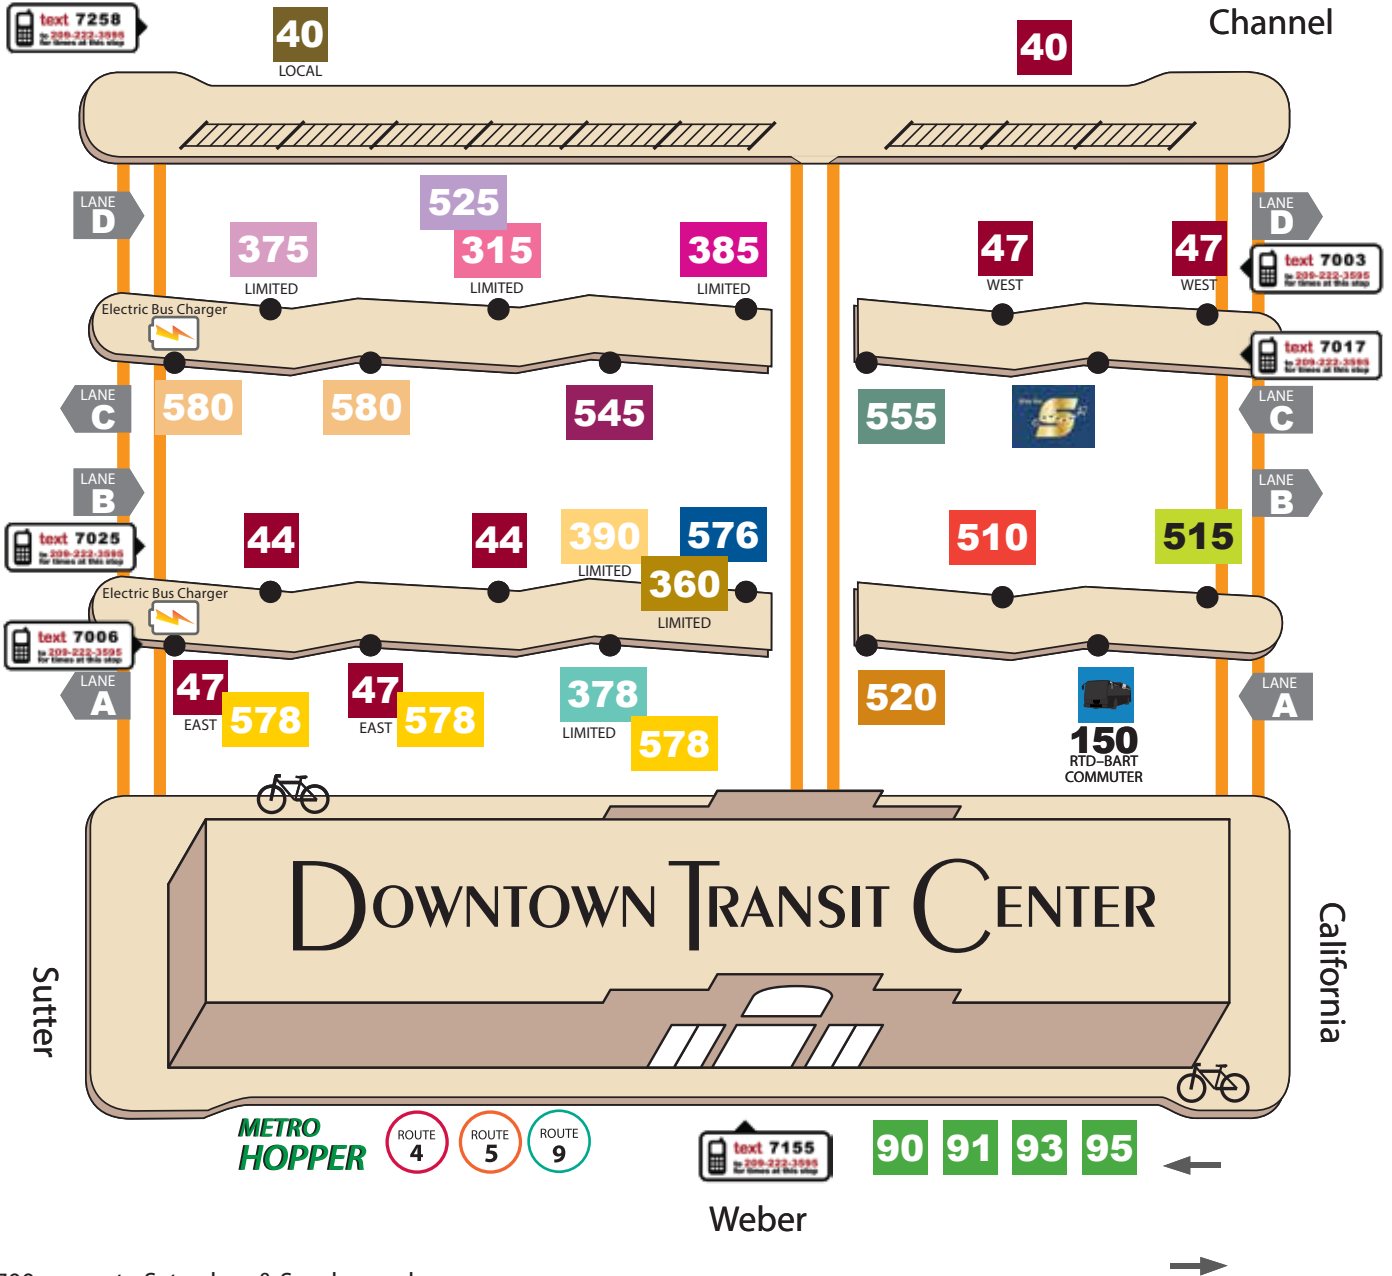

DTC Weekday Map

700s operate Saturdays & Sundays only

40/44/47 operate weekdays, Saturdays & Sundays

EFFECTIVE 20240128