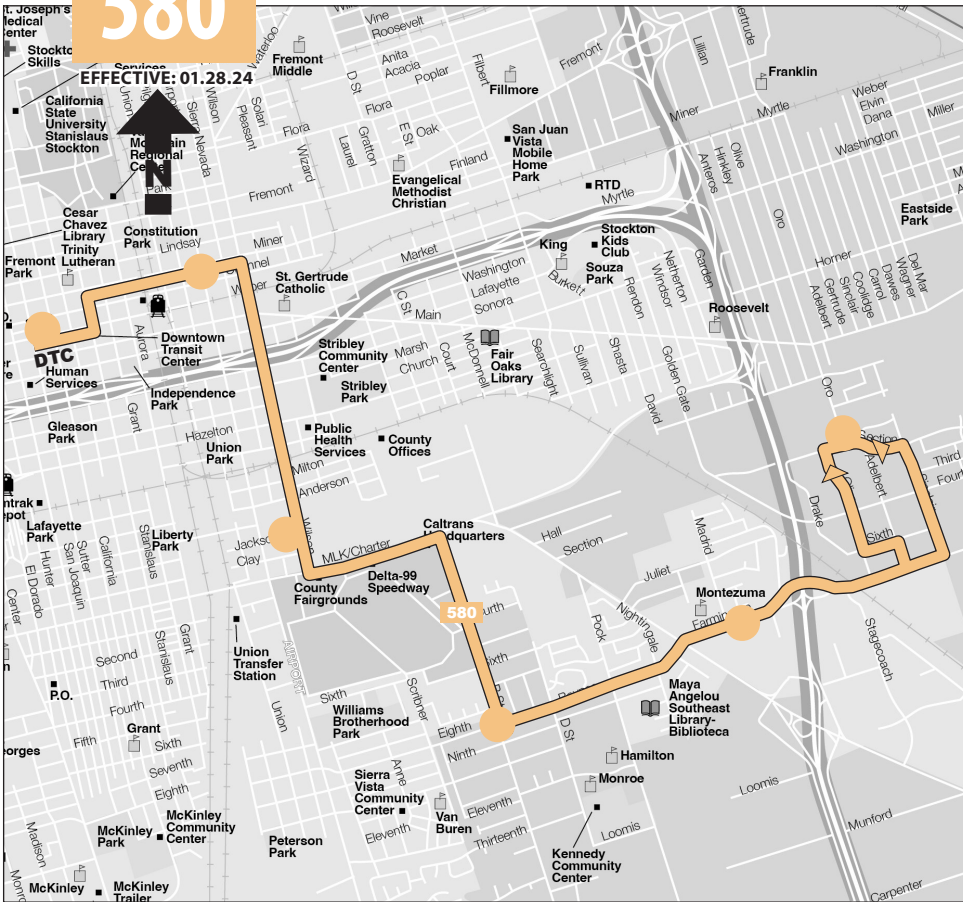

Information herein is subject to change without notice.

580

ZERO-EMISSION, ALL-ELECTRIC BUS

● Transfer Point ○ Stop

Local 580

To Downtown Transit Center (DTC)

Northbound EFFECTIVE: 01.28.24

Section - Oro	Farmington - Mission Valley	Wilson - Jackson	Miner - Airport	DTC Arrive
6:26A	6:31A	6:38A	6:43A	6:47A
7:10A	7:15A	7:22A	7:27A	7:31A
7:26A	7:31A	7:38A	7:43A	7:47A
8:10A	8:15A	8:22A	8:27A	8:31A
8:32A	8:37A	8:42A	8:47A	8:53A
9:10A	9:15A	9:22A	9:27A	9:31A
9:35A	9:40A	9:47A	9:52A	9:56A
10:10A	10:15A	10:22A	10:27A	10:31A
10:32A	10:37A	10:44A	10:49A	10:53A
11:10A	11:15A	11:22A	11:27A	11:31A
11:40A	11:45A	11:52A	11:57A	12:01P
12:10P	12:15P	12:22P	12:27P	12:31P
12:40P	12:45P	12:52P	12:57P	1:01P
1:10P	1:15P	1:22P	1:27P	1:31P
1:35P	1:40P	1:47P	1:52P	1:56P
2:05P	2:10P	2:17P	2:22P	2:26P
2:35P	2:40P	2:47P	2:52P	2:56P
3:00P	3:05P	3:12P	3:17P	3:21P
3:30P	3:35P	3:42P	3:47P	3:51P
4:00P	4:05P	4:12P	4:17P	4:21P
4:30P	4:35P	4:42P	4:47P	4:51P
5:00P	5:05P	5:12P	5:17P	5:21P
5:35P	5:40P	5:47P	5:52P	5:56P
6:00P	6:05P	6:12P	6:17P	6:21P
6:30P	6:35P	6:42P	6:47P	6:51P
7:00P	7:05P	7:12P	7:17P	7:21P *
7:30P	7:35P	7:42P	7:47P	7:51P *

Local 580 To Section/Oro

Southbound EFFECTIVE: 01.28.24

DTC Depart	Miner - Airport	8th - "B" Street	Section - Oro
6:55A	6:59A	7:07A	7:17A
7:40A	7:44A	7:52A	8:02A
8:05A	8:09A	8:17A	8:27A
8:40A	8:44A	8:52A	9:02A
9:10A	9:14A	9:22A	9:32A
9:40A	9:44A	9:52A	10:02A
10:05A	10:09A	10:17A	10:27A
10:40A	10:44A	10:52A	11:02A
11:10A	11:14A	11:22A	11:32A
11:40A	11:44A	11:52A	12:02P
12:10P	12:14P	12:22P	12:32P
12:40P	12:44P	12:52P	1:02P
1:10P	1:14P	1:22P	1:32P
1:40P	1:44P	1:52P	2:02P
2:05P	2:09P	2:17P	2:27P
2:35P	2:39P	2:47P	2:57P
3:05P	3:09P	3:17P	3:27P
3:35P	3:39P	3:47P	3:57P
4:05P	4:09P	4:17P	4:27P
4:35P	4:39P	4:47P	4:57P
5:10P	5:14P	5:22P	5:32P
5:30P	5:34P	5:42P	5:52P
6:05P	6:09P	6:17P	6:27P
6:35P	6:39P	6:47P	6:57P
7:05P	7:09P	7:17P	7:27P