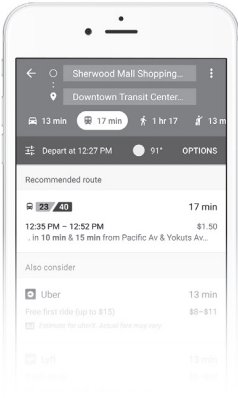

Planning a trip?

Use the following services:

- 1 Find your stop code on the top-right corner of the bus stop sign.
- 2 Text it to (209) 222-3595.
- 3 Get next scheduled departure times (within next 2 hours).

Trip Planner

Already on the RTD website? Access the Trip Planner on the homepage or on the sidebar for quick and easy trip planning. Most popular destinations are already preloaded as a convenience—just enter your departure time and hit submit.

RTD Bus Passes On Your Phone

Download the **Vamos Mobility App** with EZHub from the Apple App Store or Google Play

Google Maps

- 1 Open the Google maps app.*
- 2 On the bottom of the screen, tap Transit.
- 3 Drag the tab up from the bottom. You'll see information about nearby public transportation.
- 4 Scroll up and down to see transit options and times. Scroll left to right to see different transit stations.
- 5 Tap on a station to see a list of departures.