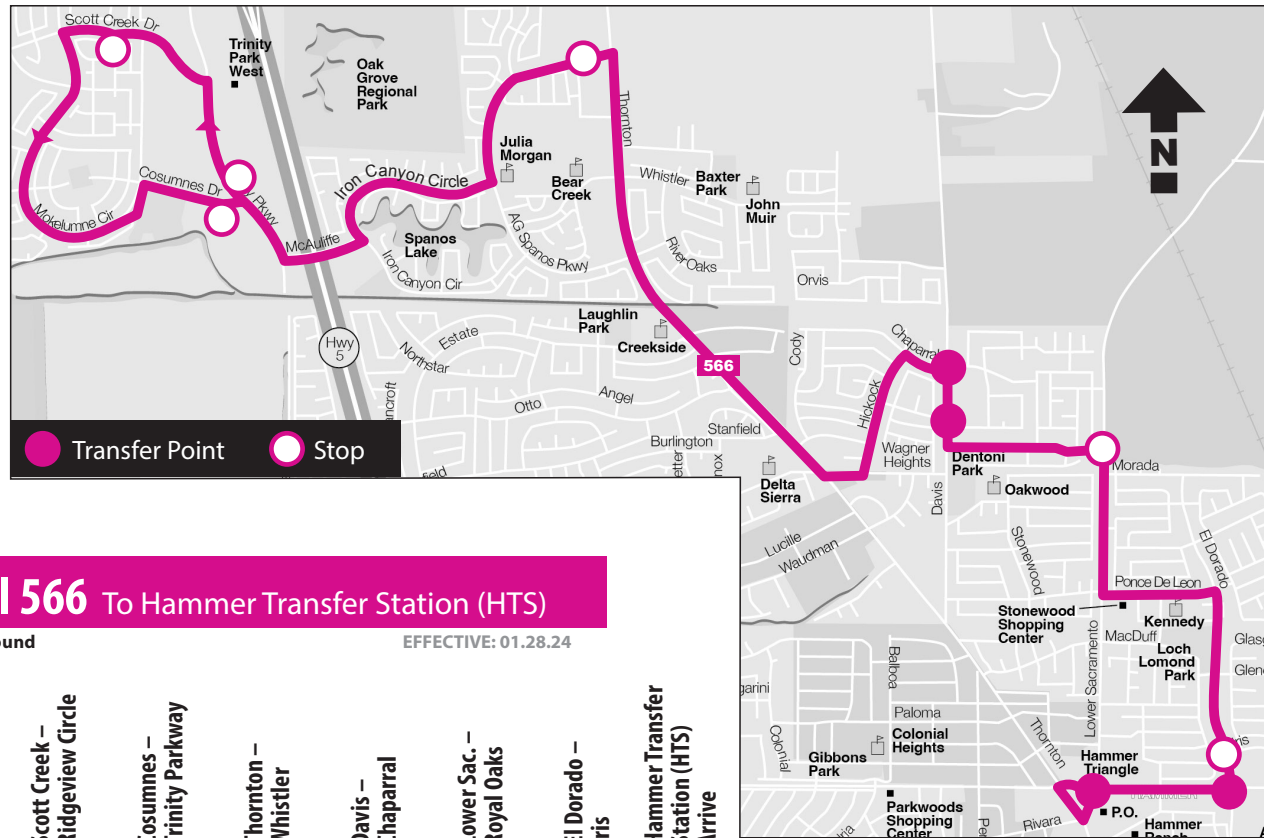

EFFECTIVE: 01.28.24

Local 566

To Trinity Parkway/Cosumnes

Northbound

EFFECTIVE: 01.28.24

Local 566 To Hammer Transfer Station (HTS)

Southbound

EFFECTIVE: 01.28.24