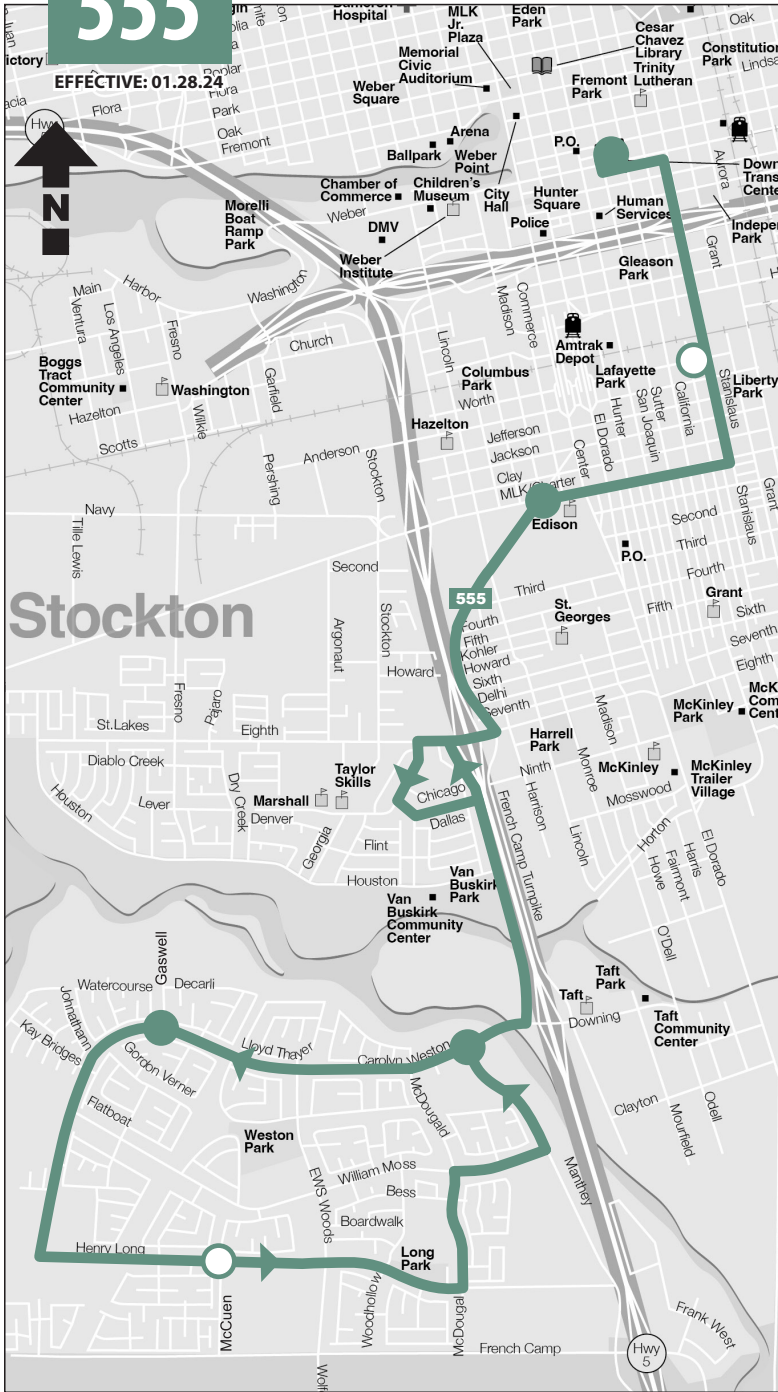

FARE STRUCTURE NOTES

Children: Up to three children ages 4 and under ride free of charge when accompanied by a fare-paying adult. Fare for each additional child costs \$1.50.

Hopper Deviations: Reservations are required two days in advanced for all Hopper deviations. Hoppers will deviate up to two times per trip. Please call (209) 943-1111 and follow the prompt for Hopper deviation reservations.

Local

555

Effective:
January 28, 2024
Pilot Service

To Downtown Transit Center (DTC)

MLK Blvd.
Stanislaus
DTC

To Weston Ranch

Stanislaus
Weston Ranch

(209) 943-1111 | sjRTD.com

Information herein is subject to change without notice.

555

EFFECTIVE: 01.28.24

● Transfer Point ○ Stop

Local 555

To Carolyn Weston/Manthey (Weston Ranch)

Southbound

EFFECTIVE: 01.28.24

Local 555

To Downtown Transit Center (DTC)

Northbound

EFFECTIVE: 01.28.24

Carolyn Weston Manthey	MLK Blvd. Turnpike	Stanislaus Worth	DTC Arrive
6:38A	6:44A	6:49A	6:53A
7:15A	7:21A	7:25A	7:29A
7:38A	7:44A	7:48A	7:52A
8:15A	8:21A	8:25A	8:29A
8:45A	8:51A	8:55A	8:59A
9:15A	9:21A	9:25A	9:29A
9:50A	9:56A	10:00A	10:04A
10:20A	10:26A	10:30A	10:34A
10:50A	10:56A	11:00A	11:04A
11:20A	11:26A	11:30A	11:34A
11:50A	11:56A	12:00P	12:04P
12:20P	12:26P	12:30P	12:34P
12:55P	1:01P	1:05P	1:09P
1:20P	1:26P	1:30P	1:34P
1:55P	2:01P	2:05P	2:09P
2:25P	2:31P	2:35P	2:39P
3:09P	3:15P	3:19P	3:23P
3:35P	3:41P	3:45P	3:49P
4:09P	4:15P	4:19P	4:23P
4:35P	4:41P	4:45P	4:49P
5:05P	5:11P	5:15P	5:19P
5:35P	5:41P	5:45P	5:49P
6:05P	6:11P	6:15P	6:19P
6:35P	6:41P	6:45P	6:49P
7:05P	7:11P	7:15P	7:19P
7:35P	7:41P	7:45P	7:49P *
8:05P	8:11P	8:15P	8:19P *