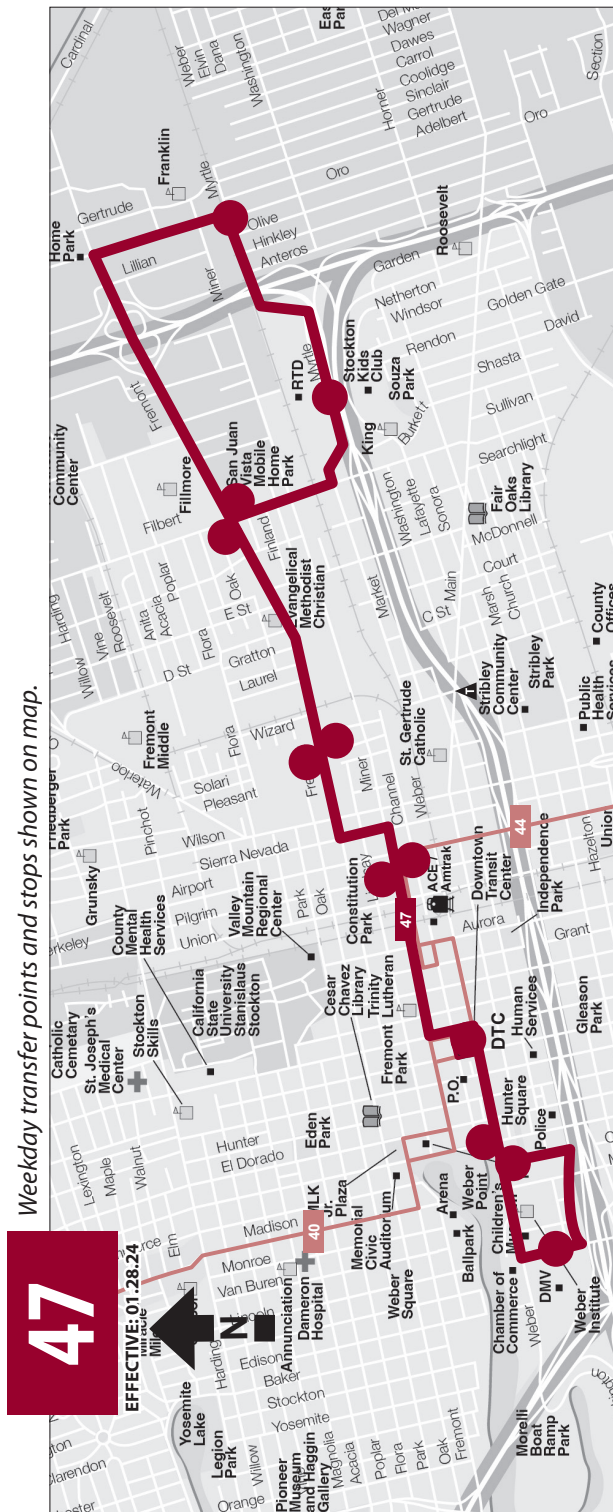

1. Discount Fare: Valid only for seniors (ages 60 and over), persons with disabilities, veterans, Medicare cardholders, and all other eligible passengers with a valid Discount Fare Card (DFC).

2. Student Fare: Valid only for children ages 5-17 and college students with valid ID.

Title VI

RTD is committed to ensuring that no persons are excluded from participation in, or denied the benefits of services on the basis of race, color, or national origin as protected by Title VI of the Civil Rights Act of 1964, as amended. If you believe you have been discriminated against under Title VI, you may file a complaint via telephone, email, or written complaint to RTD.

Email: comments@sjRTD.com
Phone: (209) 943-1111

Mail: San Joaquin Regional Transit District (RTD)
Attn: Title VI Administrator
421 East Weber Avenue
Stockton, CA 95202

If information is needed in another language, contact (209) 943-1111 / Si necesita información en otro idioma, llame a (209) 943-1111 / 如果需要其他语言的信息, 请联系 (209) 943-1111 / Kung kailangan ang impormasyon sa ibang wika, makipag-ugnayansa (209) 943-1111 / Nếu quý vị cần thông tin bằng một ngôn ngữ khác, vui lòng gọi số, (209) 943-1111 / لصتاف ، یرخأ ٤ب لول طمر امارول عمل تناك اذنا / (209) 943-1111

Express

Midtown Corridor

47

Effective:
January 28, 2024
Pilot Service

To DMV

- Franklin H.S.
- Downtown Transit Center (DTC)
- DMV

To Franklin High School

- DMV
- Downtown Transit Center (DTC)
- Franklin H.S.

Transfer Point Stop * Bus goes out of service

(209) 943-1111 | sjRTD.com

Information herein is subject to change without notice.