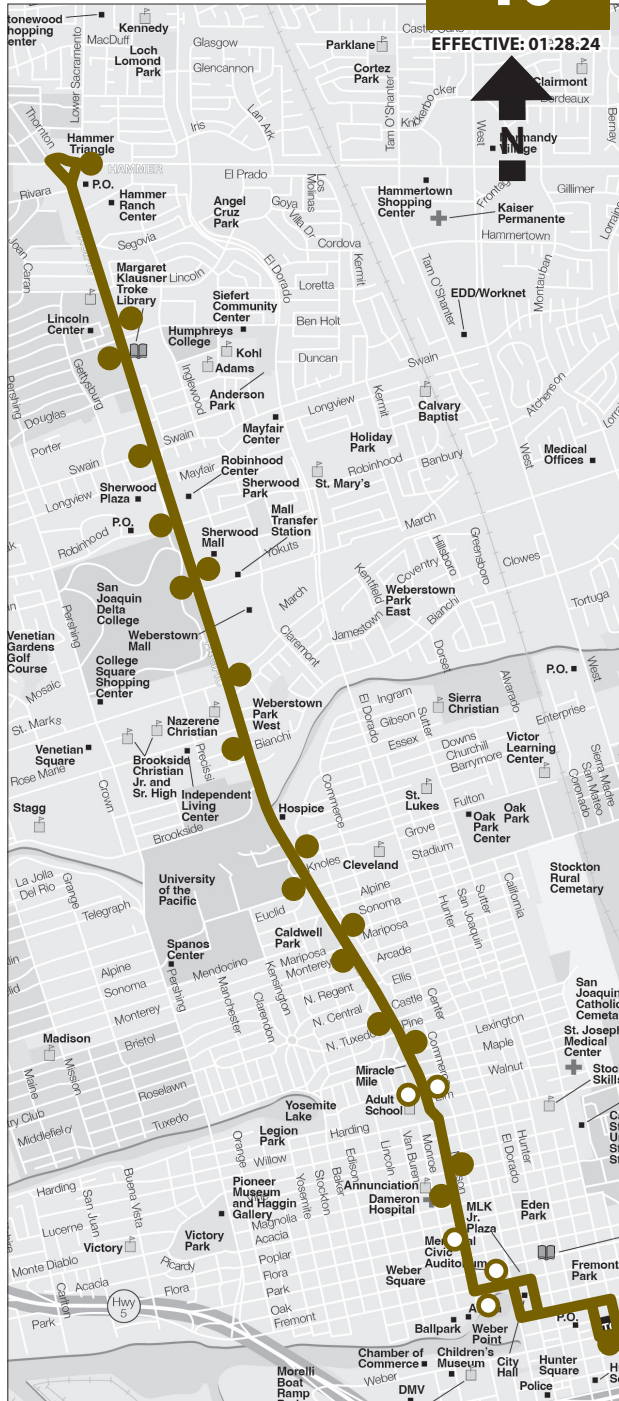

Weekday transfer points and stops shown on map.

40

EFFECTIVE: 01:28:24

● Transfer Point ○ Stop

Route-040L-2024JAN28

Local

Pacific Corridor

40