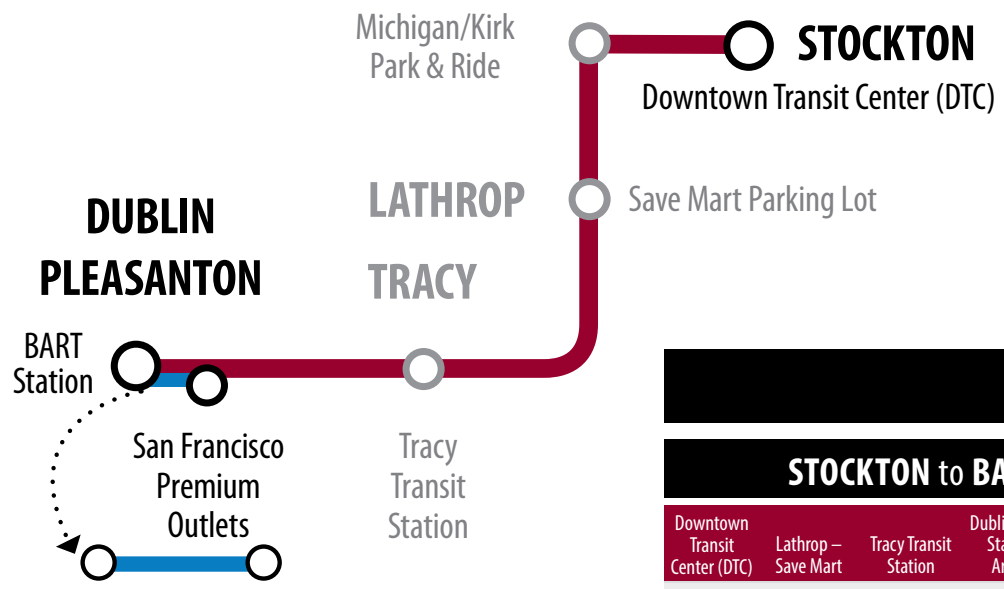

Route 150

WEEKDAY

Route 150

STOCKTON to BART Monday – Friday

Downtown Transit Center (DTC)	Stockton – Michigan/Kirk Park & Ride	Lathrop – Save Mart	Tracy Transit Station	Dublin BART Station Arrive
4:00A	4:20A	4:40A	5:00A	6:00A
5:00A	5:20A	5:40A	6:00A	7:00A
7:00A	7:20A	7:40A	8:00A	9:00A
----	----	----	----	----
3:00P	3:20P	3:40P	4:00P	5:00P

Dublin BART Scheduled Connections Depart Every 15 Minutes
→ 6:13a, 6:28a, ...
→ 7:13a, 7:28a, ...
→ 9:13a, 9:28a, ...
→ 5:13p, 5:28p, ...

Dublin BART Scheduled Connections Arrive Every 15 Minutes
6:10a, ... →
6:54a, 7:10a, ... →
8:54a, 9:10a, ... →
4:10p, 4:24p, ... →
5:10p, 5:24p, ... →
6:10p, 6:24p, ... →

BART to STOCKTON Monday – Friday

Dublin BART Station Depart	Tracy Transit Station	Lathrop – Save Mart	Stockton – Michigan/Kirk Park & Ride	Downtown Transit Center (DTC)
6:15A	7:05A	7:25A	----	7:45A *
7:15A	8:05A	8:25A	----	8:45A *
9:15A	10:05A	10:25A	----	10:45A *
4:30P	5:20P	5:40P	6:00P	6:20P *
5:30P	6:20P	6:40P	7:00P	7:20P *
6:30P	7:20P	7:40P	8:00P	8:20P *

*Bus goes out of service

Take a Wheels Bus from BART to Outlets

This publication was prepared by San Joaquin RTD. BART routes and schedules are subject to change without notice. BART cannot assume any responsibility for any inaccuracies in this publication or changes to the route structure that affect San Joaquin RTD services promoted in this publication.