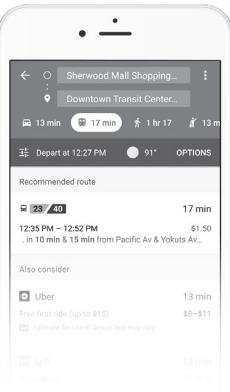

Planning a trip?

Use the following services:

- 1 Find your stop code on the top-right corner of the bus stop sign.
- 2 Text it to (209) 222-3595.
- 3 Get next scheduled departure times (within next 2 hours).

Trip Planner

Already on the RTD website? Access the Trip Planner on the homepage or on the sidebar for quick and easy trip planning. Most popular destinations are already preloaded as a convenience—just enter your departure time and hit submit.

RTD Bus Passes On Your Phone

Download the **Vamos Mobility App** with EZHub from the Apple App Store or Google Play

Google Maps

- 1 Open the Google maps app.*
- 2 On the bottom of the screen, tap Transit.
- 3 Drag the tab up from the bottom. You'll see information about nearby public transportation.
- 4 Scroll up and down to see transit options and times. Scroll left to right to see different transit stations.
- 5 Tap on a station to see a list of departures.