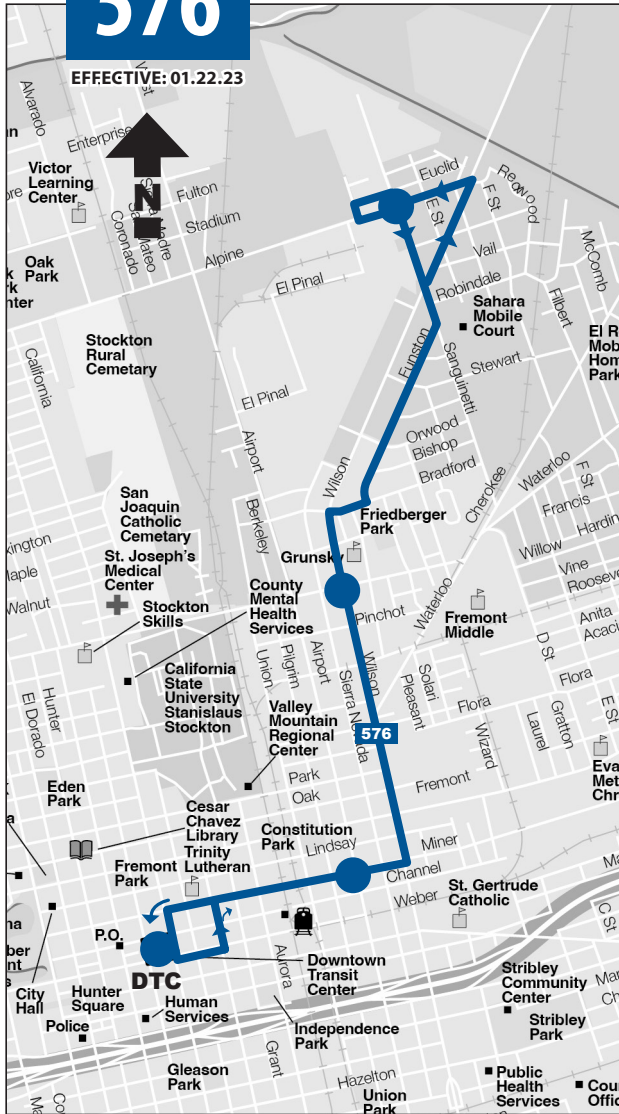

FARE STRUCTURE NOTES

Children: Up to three children ages 4 and under ride free of charge when accompanied by a fare-paying adult. Fare for each additional child costs \$1.50.

Hopper Deviations: Reservations are required two days in advanced for all Hopper deviations. Hoppers will deviate up to two times per trip. Please call (209) 943-1111 and follow the prompt for Hopper deviation reservations.

Local

576

Effective:
January 22, 2023

To Downtown Transit Center (DTC)

Wilson Way
DTC

To Alpine/Sanguinetti

Eastland Plaza
Sanguinetti

(209) 943-1111 | sjRTD.com

Information herein is subject to change without notice.

576

EFFECTIVE: 01.22.23

● Transfer Point ○ Stop

Local 576 To Alpine/Sanguinetti

Northbound

EFFECTIVE: 01.22.23

DTC Depart	Miner - Airport	Wilson - Harding	Alpine - Sanguinetti
7:10A	7:18A	7:24A	7:32A
8:05A	8:08A	8:14A	8:22A
9:05A	9:08A	9:14A	9:22A
9:50A	9:53A	10:00A	10:08A
10:35A	10:38A	10:44A	10:52A
11:20A	11:23A	11:30A	11:38A
12:05P	12:08P	12:14P	12:22P
12:50P	12:53P	1:00P	1:08P
1:35P	1:38P	1:44P	1:52P
2:20P	2:23P	2:30P	2:38P
3:00P	3:03P	3:10P	3:18P
3:45P	3:48P	3:55P	4:03P
4:30P	4:33P	4:40P	4:48P
5:10P	5:13P	5:20P	5:28P
6:05P	6:08P	6:15P	6:23P
6:50P	6:53P	7:00P	7:08P

Local 576 To Downtown Transit Center (DTC)

Southbound

EFFECTIVE: 01.22.23

Alpine - Sanguinetti	Wilson - Harding	Miner - Airport	DTC Arrive
6:35A	6:40A	6:46A	6:49A
7:40A	7:45A	7:51A	7:54A
8:30A	8:35A	8:41A	8:44A
9:25A	9:30A	9:36A	9:39A
10:10A	10:15A	10:21A	10:24A
10:55A	11:00A	11:06A	11:09A
11:40A	11:45A	11:51A	11:54A
12:25P	12:30P	12:36P	12:39P
1:10P	1:15P	1:21P	1:24P
2:05P	2:10P	2:16P	2:19P
2:50P	2:55P	3:01P	3:04P
3:35P	3:40P	3:46P	3:49P
4:20P	4:25P	4:31P	4:34P
5:05P	5:10P	5:16P	5:19P
5:50P	5:55P	6:01P	6:04P
6:35P	6:40P	6:46P	6:49P
7:20P	7:25P	7:31P	7:34P
7:10P	7:15P	7:21P	7:24P *