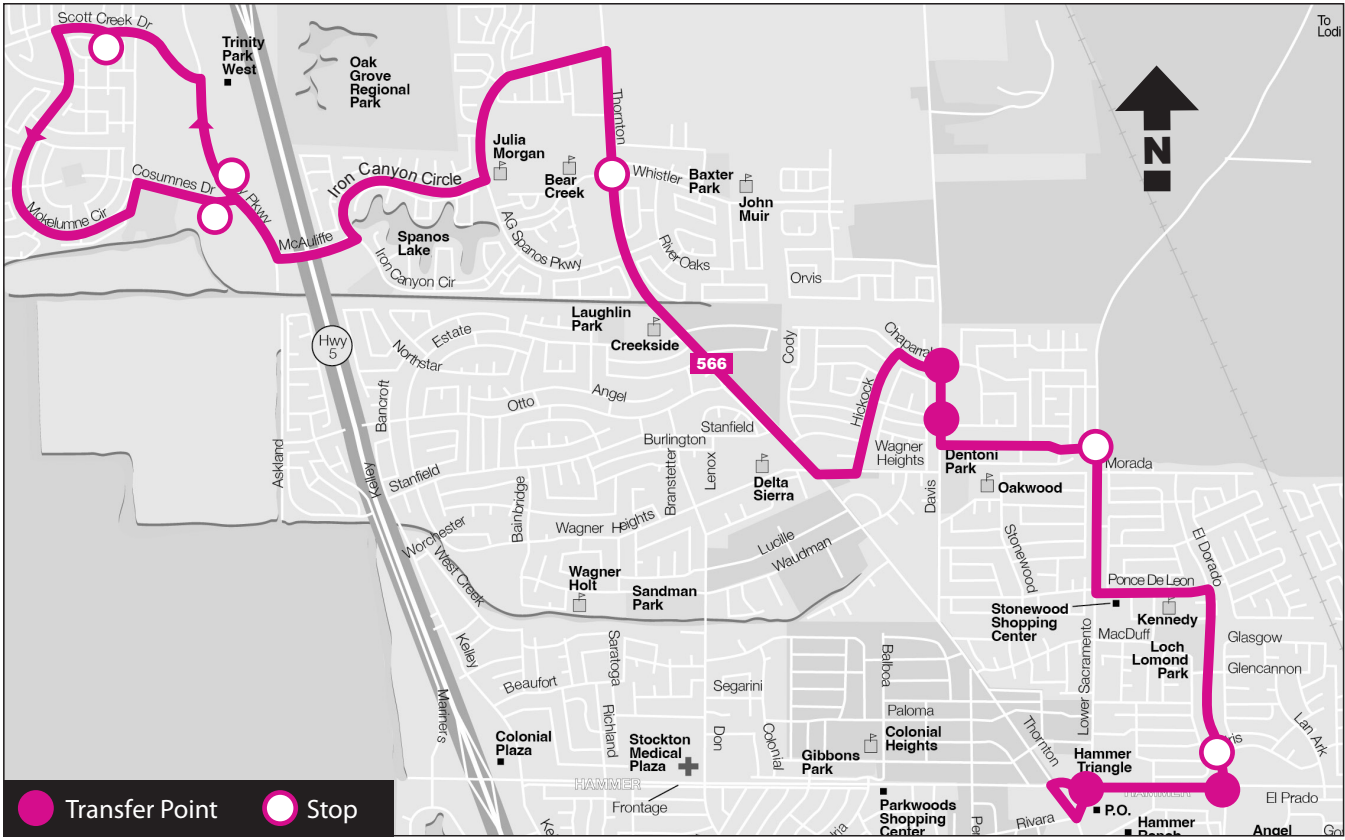

## To Hammer Transfer Station (HTS)

## Local 566 To Trinity Parkway/Cosumnes

Northbound EFFECTIVE: 01.22.23

Hammer Transfer Station (HTS) Depart	El Dorado - Hammer	Davis - Theresa Circle	Thornton - Whistler	Trinity Parkway - Cosumnes
6:22A	6:26A	6:33A	6:40A	6:46A
7:29A	7:33A	7:40A	7:47A	7:53A
8:45A	8:49A	8:56A	9:03A	9:09A
10:04A	10:08A	10:15A	10:22A	10:28A
11:22A	11:26A	11:33A	11:40A	11:46A
12:40P	12:45P	12:53P	1:01P	1:07P
2:05P	2:10P	2:18P	2:26P	2:32P
3:30P	3:35P	3:43P	3:50P	3:56P
4:43P	4:48P	4:56P	5:04P	5:10P
6:00P	6:05P	6:13P	6:21P	6:27P
7:15P	7:20P	7:28P	7:36P	7:42P

## Local 566 To Hammer Transfer Station (HTS)

Southbound EFFECTIVE: 01.22.23

Trinity Parkway - Cosumnes	Scott Creek - Ridgeview Circle	Cosumnes - Trinity Parkway	Thornton - Whistler	Davis - Chaparral	Lower Sac - Royal Oaks	El Dorado - Iris	Hammer Transfer Station (HTS) Arrive
6:47A	6:50A	6:55A	7:02A	7:09A	7:12A	7:17A	7:21A
7:59A	8:02A	8:07A	8:14A	8:21A	8:24A	8:29A	8:33A
9:20A	9:23A	9:28A	9:35A	9:42A	9:45A	9:50A	9:54A
10:38A	10:41A	10:46A	10:53A	11:00A	11:03A	11:08A	11:12A
11:56A	11:59A	12:04P	12:11P	12:18P	12:21P	12:26P	12:30P
1:17P	1:21P	1:27P	1:34P	1:41P	1:44P	1:49P	1:53P
2:42P	2:46P	2:52P	2:59P	3:06P	3:09P	3:14P	3:18P
4:00P	4:04P	4:09P	4:16P	4:23P	4:26P	4:31P	4:35P
5:15P	5:19P	5:24P	5:31P	5:38P	5:41P	5:46P	5:50P
6:32P	6:36P	6:41P	6:48P	6:55P	6:58P	7:03P	7:07P
7:48P	7:52P	7:57P	8:04P	8:11P	8:14P	8:19P	8:23P *