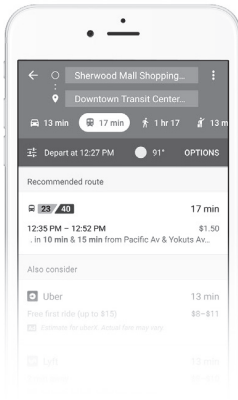

# Planning a trip?

Use the following services:

- 1 Find your stop code on the top-right corner of the bus stop sign.
- 2 Text it to (209) 222-3595.
- 3 Get next scheduled departure times (within next 2 hours).

## Trip Planner

Already on the RTD website? Access the Trip Planner on the homepage or on the sidebar for quick and easy trip planning. Most popular destinations are already preloaded as a convenience—just enter your departure time and hit submit.

## RTD Bus Passes On Your Phone

Download the **Vamos Mobility App** with EZHub from the Apple App Store or Google Play

## Google Maps

- 1 Open the Google maps app.\*
- 2 On the bottom of the screen, tap Transit.
- 3 Drag the tab up from the bottom. You'll see information about nearby public transportation.
- 4 Scroll up and down to see transit options and times. Scroll left to right to see different transit stations.
- 5 Tap on a station to see a list of departures.