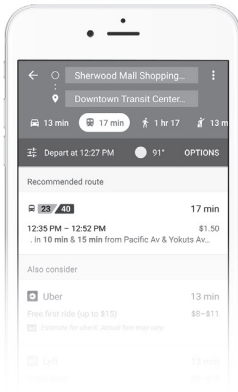

Planning a trip?

Use the following services:

- 1 Find your stop code on the top-right corner of the bus stop sign.
- 2 Text it to (209) 222-3595.
- 3 Get next scheduled departure times (within next 2 hours).

Trip Planner

Already on the RTD website? Access the Trip Planner on the homepage or on the sidebar for quick and easy trip planning. Most popular destinations are already preloaded as a convenience—just enter your departure time and hit submit.

RTD Bus Passes On Your Phone

Download the **Vamos Mobility App** with EZHub from the Apple App Store or Google Play

Google Maps

- 1 Open the Google maps app.*
- 2 On the bottom of the screen, tap Transit.
- 3 Drag the tab up from the bottom. You'll see information about nearby public transportation.
- 4 Scroll up and down to see transit options and times. Scroll left to right to see different transit stations.
- 5 Tap on a station to see a list of departures.