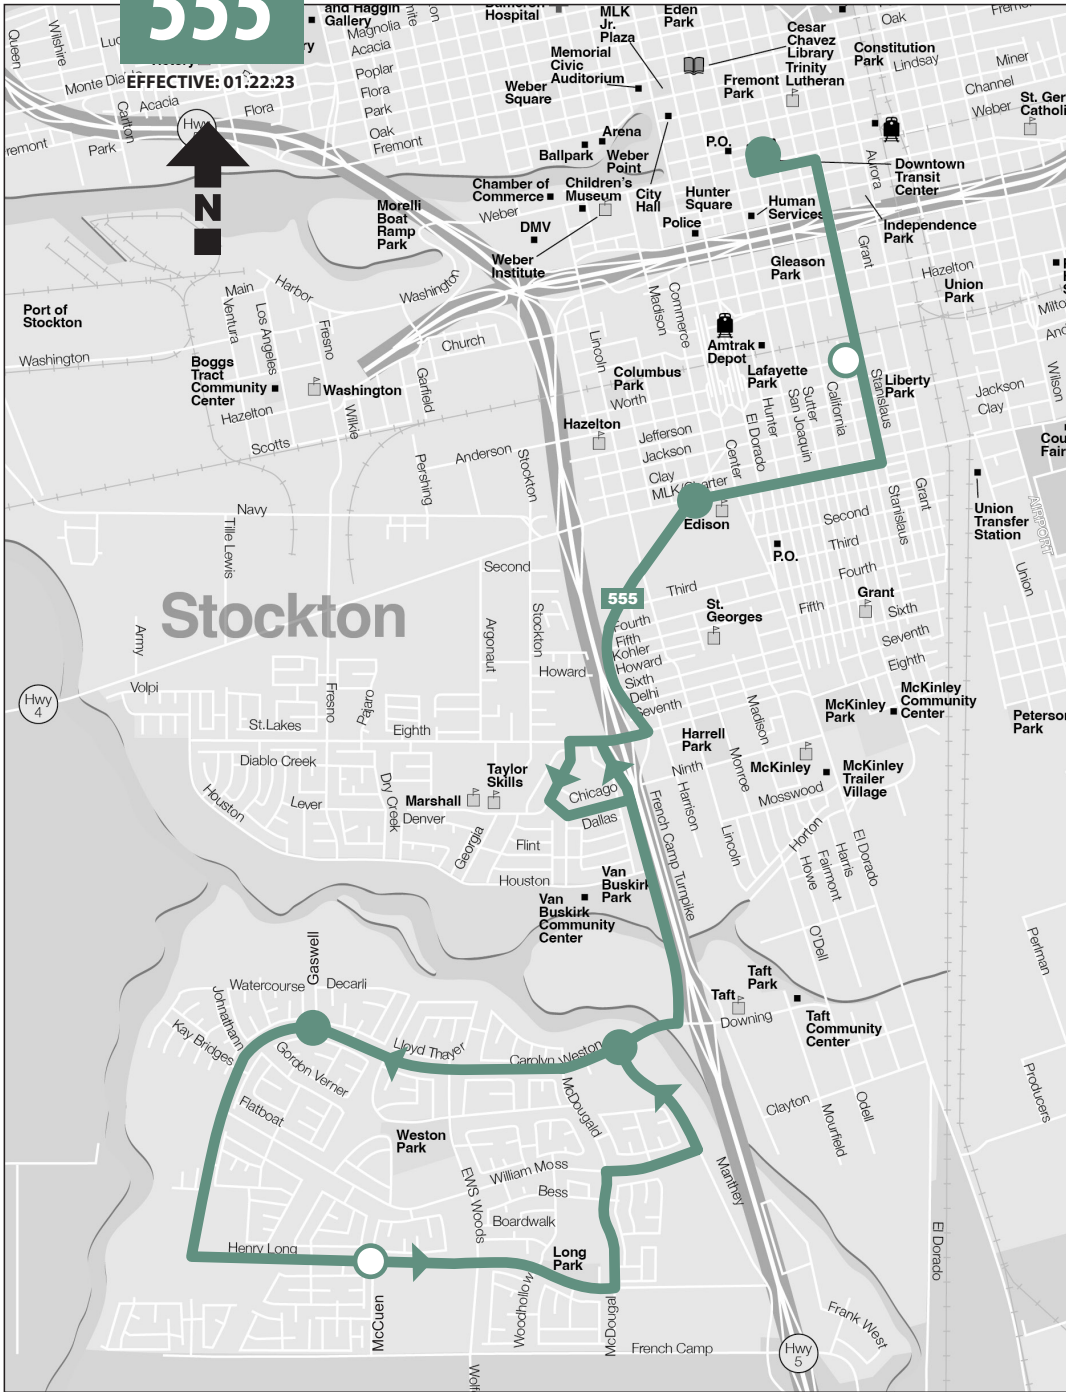

FARE STRUCTURE NOTES

Children: Up to three children ages 4 and under ride free of charge when accompanied by a fare-paying adult. Fare for each additional child costs \$1.50.

Hopper Deviations: Reservations are required two days in advanced for all Hopper deviations. Hoppers will deviate up to two times per trip. Please call (209) 943-1111 and follow the prompt for Hopper deviation reservations.

Local

555

Effective:
January 22, 2023

To Downtown Transit Center (DTC)

MLK Blvd.
Stanislaus
DTC

To Weston Ranch

Stanislaus
Weston Ranch

(209) 943-1111 | sjRTD.com

Information herein is subject to change without notice.

555

EFFECTIVE: 01.22.23

● Transfer Point ○ Stop

Local 555 To Carolyn Weston/Manthey (Weston Ranch)

Southbound

EFFECTIVE: 01.22.23

DTC Depart	Stanislaus - Worth	Carolyn Weston - Manthey	Carolyn Weston - Gaswell	Henry Long - McCuen	Carolyn Weston - Manthey
6:07A	6:11A	6:22A	6:26A	6:31A	6:37A
7:03A	7:07A	7:18A	7:22A	7:27A	7:34A
8:10A	8:14A	8:25A	8:29A	8:34A	8:41A
9:15A	9:19A	9:30A	9:34A	9:39A	9:46A
10:15A	10:19A	10:30A	10:34A	10:39A	10:46A
11:15A	11:19A	11:30A	11:34A	11:39A	11:46A
12:20P	12:24P	12:35P	12:39P	12:44P	12:51P
1:20P	1:24P	1:35P	1:39P	1:44P	1:51P
2:30P	2:34P	2:45P	2:49P	2:54P	3:01P
3:35P	3:39P	3:50P	3:54P	3:59P	4:05P
4:30P	4:34P	4:45P	4:49P	4:54P	5:01P
5:30P	5:34P	5:45P	5:49P	5:54P	6:01P
6:30P	6:34P	6:45P	6:49P	6:54P	7:01P
7:30P	7:34P	7:45P	7:49P	7:54P	8:01P

Local 555 To Downtown Transit Center (DTC)

Northbound

EFFECTIVE: 01.22.23

Carolyn Weston - Manthey	MLK Blvd. - Turnpike	Stanislaus - Worth	DTC Arrive
6:38A	6:44A	6:49A	6:53A
7:38A	7:44A	7:48A	7:52A
8:45A	8:51A	8:55A	8:59A
9:50A	9:56A	10:00A	10:04A
10:50A	10:56A	11:00A	11:04A
11:50A	11:56A	12:00P	12:04P
12:55P	1:01P	1:05P	1:09P
1:55P	2:01P	2:05P	2:09P
3:09P	3:15P	3:19P	3:23P
4:09P	4:15P	4:19P	4:23P
5:05P	5:11P	5:15P	5:19P
6:05P	6:11P	6:15P	6:19P
7:05P	7:11P	7:15P	7:19P
8:05P	8:11P	8:15P	8:19P * *Bus goes out of service