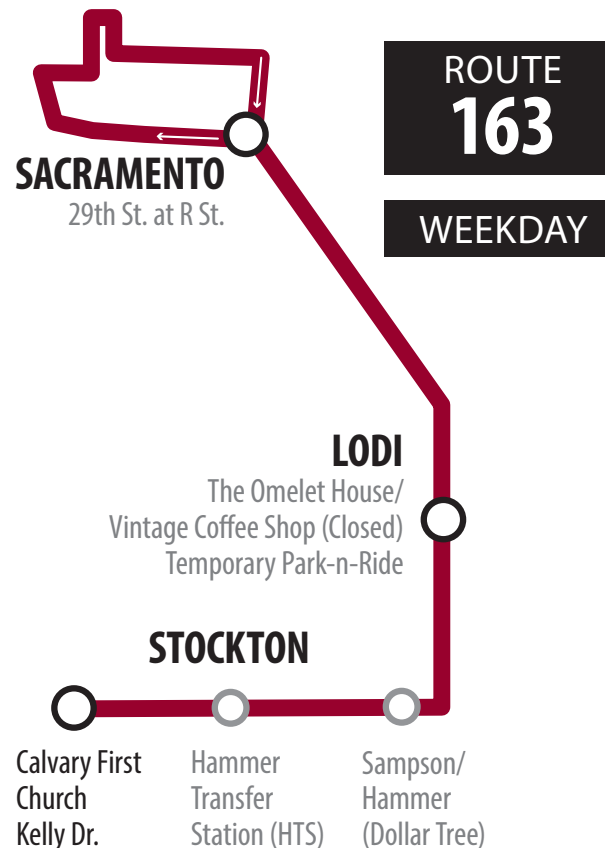

Sacramento to Lodi & Stockton

Stockton			Lodi	Sacramento[†]						Continues to Stockton →	Sacramento[†]	Lodi	Stockton		
Calvary First Church Kelly Dr.	Hammer Transfer Station	Sampson/Hammer (Dollar Tree)	The Omelet House/Vintage Coffee Shop (Closed) Temporary Park-n-Ride	Q St. at 5th St.	8th St. at N St. (Temporarily due to construction)	8th St. at K St.	N St. at 10th St.	N St. at 14th St.	29th St. at R St. ARRIVE		29th St. at R St. DEPART	The Omelet House/Vintage Coffee Shop (Closed) Temporary Park-n-Ride	Sampson/Hammer (Dollar Tree)	Hammer Transfer Station	Calvary First Church Kelly Dr.
5:30A	5:37A	5:50A	6:05A	6:45A	6:49A	6:50A	6:52A	6:54A	7:04A	.....→	7:05A	7:45A	8:00A	8:13A	8:20A *
6:20A	6:27A	6:40A	6:55A	7:45A	7:48A	7:49A	7:52A	7:54A	8:04A	.....→	8:05A	8:45A	9:00A	9:13A	9:20A *
2:30P	2:37P	2:50P	3:05P	3:45P	3:49P	3:50P	3:52P	3:54P	4:04P	.....→	4:05P	4:55P	5:10P	5:23P	5:30P *
3:30P	3:37P	3:50P	4:05P	4:45P	4:49P	4:50P	4:52P	4:54P	5:04P	.....→	5:05P	5:55P	6:10P	6:23P	6:30P *

[†]Board any stop in Sacramento to continue your trip to Stockton without changing buses.

*Bus goes out of service

RTD Bus Passes On Your Phone

Download the **Vamos Mobility App** with EZHub from the Apple App Store or Google Play

Fares*

Monthly from Stockton	$176
Monthly from Lodi	$167
Daily one-way	$7

*Fares and information herein are subject to change without notice. Please be prepared to show your ticket when boarding the bus.

(209) 943-1111 / Free language assistance / Asistencia lingüística gratuita / ជំនួយភាសាឥតគិតថ្លៃ / 免费语言协助 / Muaj kev pab txhais lus pub dawb / Libreng tulong sa wika / Hỗ trợ ngôn ngữ miễn phí