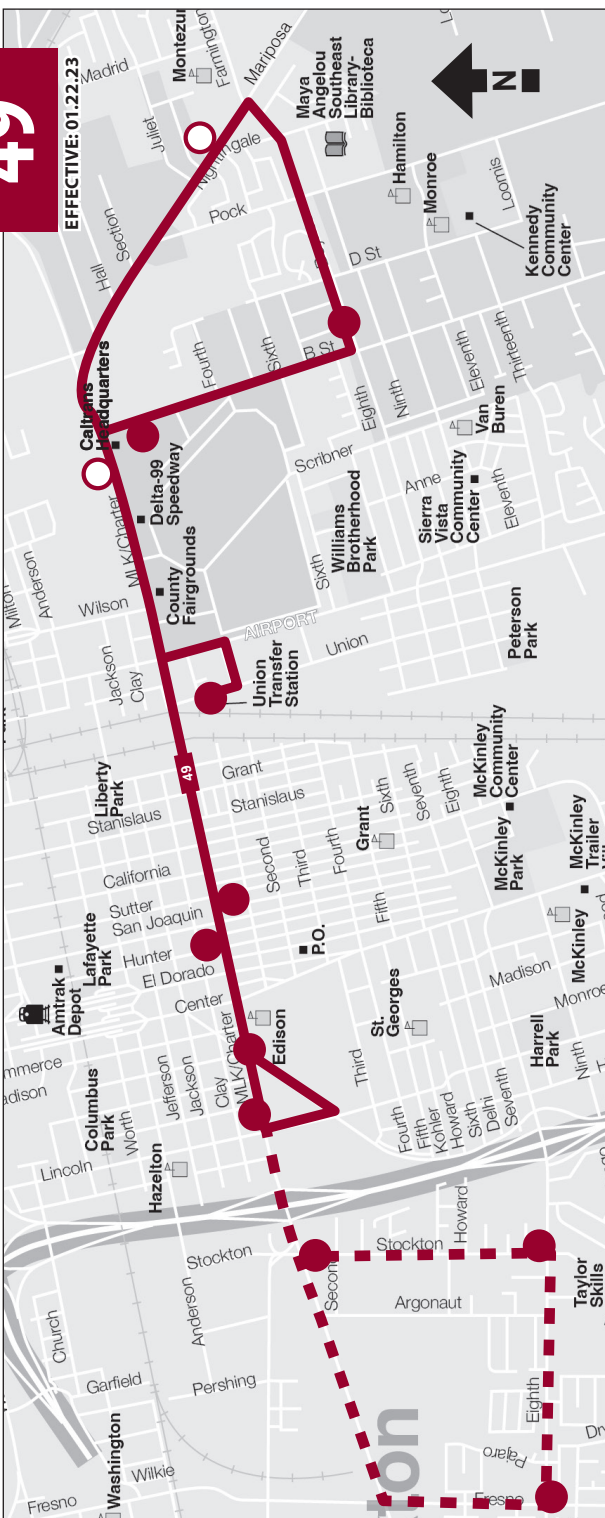

FARE STRUCTURE NOTES

Children: Up to three children ages 4 and under ride free of charge when accompanied by a fare-paying adult. Fare for each additional child costs \$1.50.

Hopper Deviations: Reservations are required two days in advanced for all Hopper deviations. Hoppers will deviate up to two times per trip. Please call (209) 943-1111 and follow the prompt for Hopper deviation reservations.

49

Weekday transfer points and stops shown on map.

Transfer Point
 Limited Service
 Stop

Route-049-2023JAN22

Express

MLK Corridor

49

Effective: January 22, 2023

Eastbound			EFFECTIVE: 01.22.23			Westbound		
MLK – French Camp (Edison H.S.)	MLK – San Joaquin	Union Transfer Station Arrive	Union Transfer Station Depart	“B” Street – MLK	Eighth Street – “B” Street	Mariposa – Farmington (Walgreens)	MLK – French Camp (Edison H.S.)	MLK – French Camp (Edison H.S.)
8:32A	8:33A	8:39A	8:46A	8:48A	8:51A	8:56A	8:32A	8:32A
9:32A	9:33A	9:39A	9:46A	9:48A	9:51A	9:56A	9:32A	9:32A
10:32A	10:33A	10:39A	10:46A	10:48A	10:51A	10:56A	10:32A	10:32A
11:32A	11:33A	11:39A	11:46A	11:48A	11:51A	11:56A	11:32A	11:32A
12:35P	12:36P	12:42P	12:50P	12:52P	12:55P	1:00P	12:35P	12:35P
1:35P	1:36P	1:42P	1:50P	1:52P	1:55P	2:00P	1:35P	1:35P
2:35P	2:36P	2:42P	2:50P	2:52P	2:55P	3:00P	2:35P	2:35P
3:35P	3:36P	3:42P	3:50P	3:52P	3:55P	4:00P	3:35P	3:35P
4:35P	4:36P	4:42P	4:50P	4:52P	4:55P	5:00P	4:35P	4:35P
5:35P	5:36P	5:42P	5:50P	5:52P	5:55P	6:00P	5:35P	5:35P
6:35P	6:36P	6:42P	6:50P	6:52P	6:55P	7:00P	6:35P	6:35P