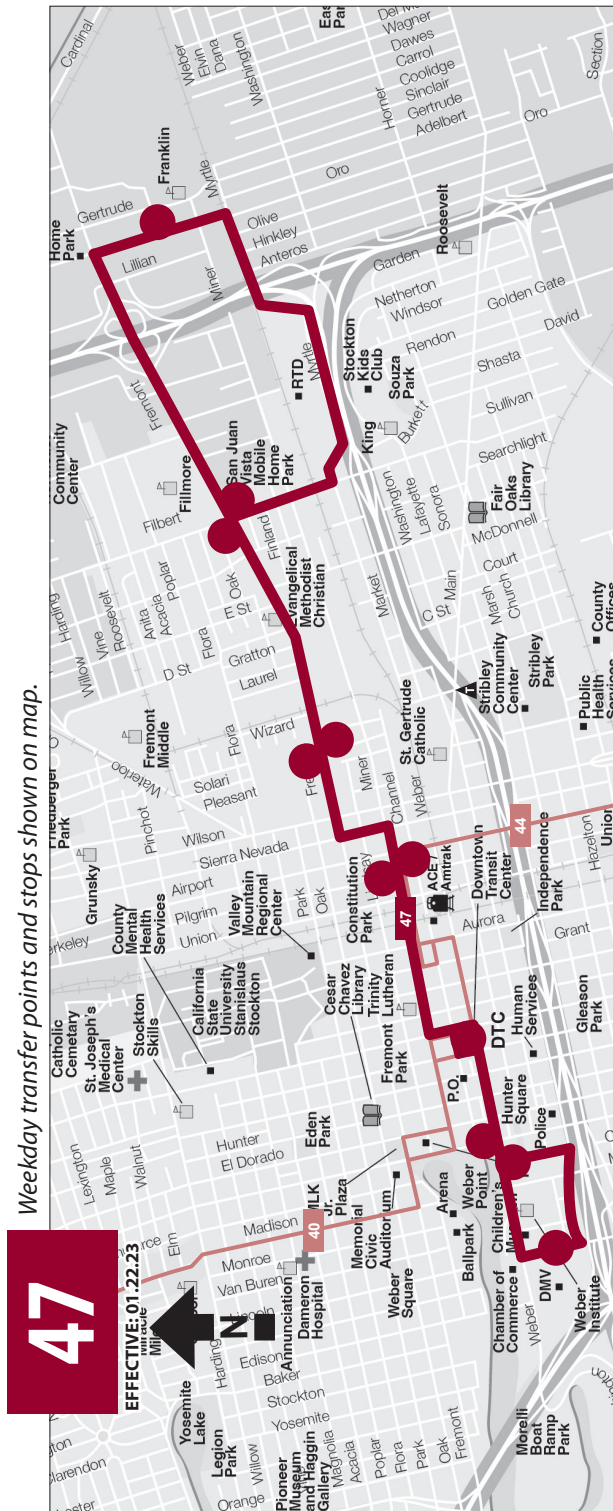

1. **1. Discount Fare:** Valid only for seniors (ages 60 and over), persons with disabilities, veterans, Medicare cardholders, and all other eligible passengers with a valid Discount Fare Card (DFC).
2. **2. Student Fare:** Valid only for children ages 5-17 and college students with valid ID.
3. **3. 1-Ride Express Pass:** Sold only at Fare Vending Machines (FVM) and valid only on Express routes.

Title VI

RTD is committed to ensuring that no persons are excluded from participation in, or denied the benefits of services on the basis of race, color, or national origin as protected by Title VI of the Civil Rights Act of 1964, as amended. If you believe you have been discriminated against under Title VI, you may file a complaint via telephone, email, or written complaint to RTD.

Email: comments@sjRTD.com
Phone: (209) 943-1111

Mail: San Joaquin Regional Transit District (RTD)
Attn: Title VI Administrator
421 East Weber Avenue
Stockton, CA 95202

If information is needed in another language, contact (209) 943-1111 / Si necesita información en otro idioma, llame a (209) 943-1111 / ប្រសិនបើត្រូវការព័ត៌មានផ្សេងភាសាសំខាន់ៗទៀតសូមទំនាក់ទំនង (២០៩) ៩៤៣-១១១១ / 如果需要其他语言的信息, 请联系 (209) 943-1111 / Yog cov ntaub ntawv xav tau ua lwm hom lus, hu rau (209) 943-1111 / Kung kailangan ang impormasyon sa ibang wika, makipag-ugnayansa (209) 943-1111 / Nếu quý vị cần thông tin bằng một ngôn ngữ khác, vui lòng gọi số, (209) 943-1111

47
EFFECTIVE: 01.22.23

Express

Midtown Corridor

47

Effective:
January 23, 2023

To DMV

- Franklin H.S.
- Downtown Transit Center (DTC)
- DMV

To Franklin High School

- DMV
- Downtown Transit Center (DTC)
- Franklin H.S.

● Transfer Point ○ Stop * Bus goes out of service

(209) 943-1111 | sjRTD.com

Information herein is subject to change without notice.