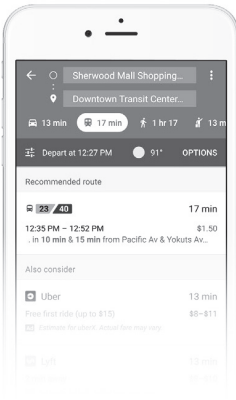

Planning a trip?

Use the following services:

- 1 Find your stop code on the top-right corner of the bus stop sign.
- 2 Text it to (209) 222-3595.
- 3 Get next scheduled departure times (within next 2 hours).

Trip Planner

Already on the RTD website? Access the Trip Planner on the homepage or on the sidebar for quick and easy trip planning. Most popular destinations are already preloaded as a convenience—just enter your departure time and hit submit.

RTD Bus Passes On Your Phone

Download the **Vamos Mobility App** with EZHub from the Apple App Store or Google Play

Google Maps

- 1 Open the Google maps app.*
- 2 On the bottom of the screen, tap Transit.
- 3 Drag the tab up from the bottom. You'll see information about nearby public transportation.
- 4 Scroll up and down to see transit options and times. Scroll left to right to see different transit stations.
- 5 Tap on a station to see a list of departures.