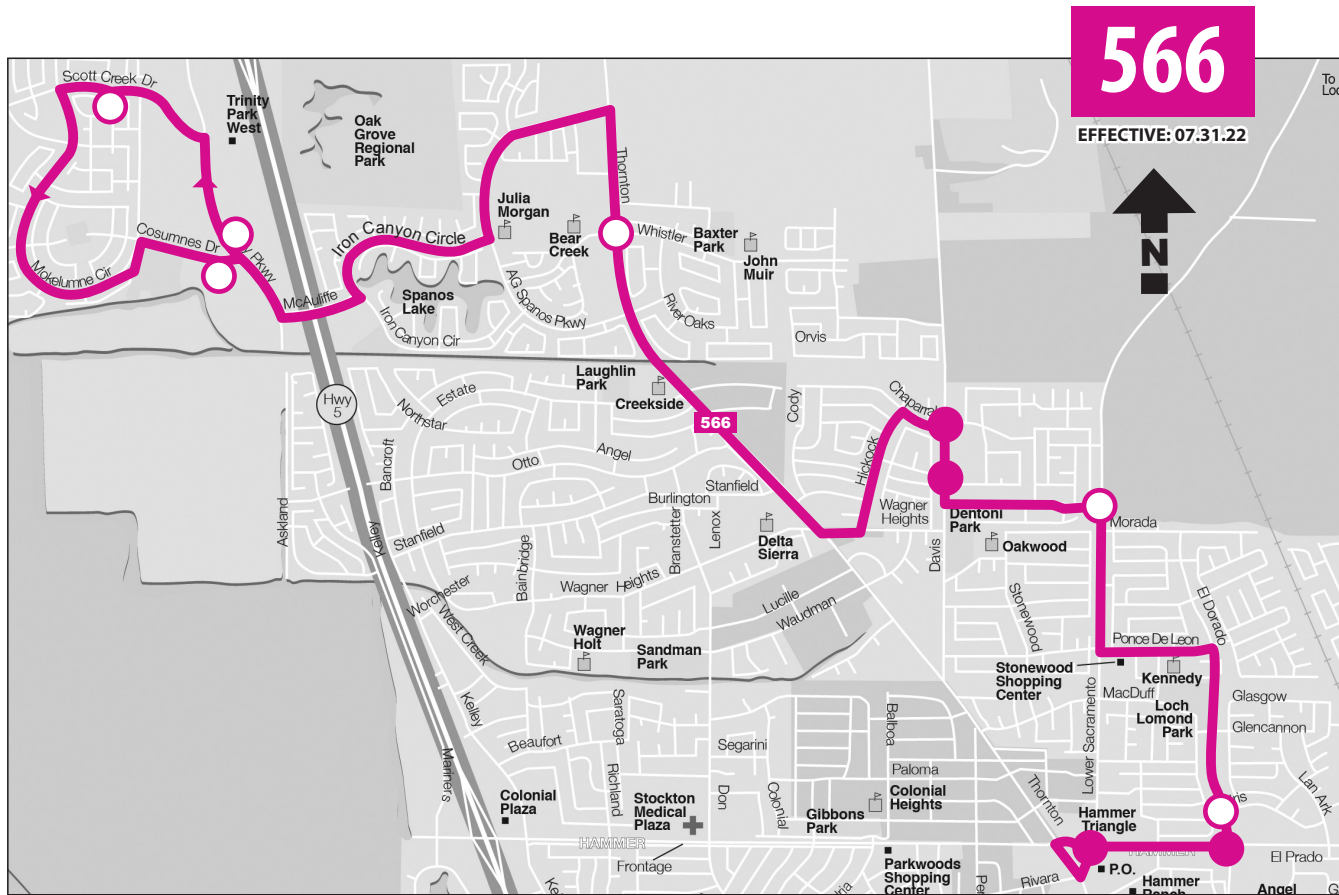

Local

566

Effective:
July 31, 2022

To Hammer Transfer Station (HTS)

To Trinity Parkway/Cosumnes

(209) 943-1111 | sjRTD.com

Information herein is subject to change without notice.

● Transfer Point ○ Stop *Bus goes out of service

Local 566 To Hammer Transfer Station (HTS)

Southbound

EFFECTIVE: 07.31.22

Trinity Parkway – Cosumnes	Scott Creek – Ridgeview Circle	Cosumnes – Trinity Parkway	Thornton – Whistler	Davis – Chaparral	Lower Sac. – Royal Oaks	El Dorado – Iris	Hammer Transfer Station (HTS) Arrive
6:47A 7:59A	6:50A 8:02A	6:55A 8:07A	7:02A 8:14A	7:09A 8:21A	7:12A 8:24A	7:17A 8:29A	7:21A 8:33A *
1:22P 2:38P 4:00P	1:26P 2:42P 4:04P	1:31P 2:47P 4:09P	1:38P 2:54P 4:16P	1:45P 3:01P 4:23P	1:48P 3:04P 4:26P	1:53P 3:09P 4:31P	1:57P 3:13P 4:35P *

Local 566 To Trinity Parkway/Cosumnes

Northbound

EFFECTIVE: 07.31.22

Hammer Transfer Station (HTS) Depart	El Dorado – Hammer	Davis – Theresa Circle	Thornton – Whistler	Trinity Parkway – Cosumnes
6:22A 7:29A	6:26A 7:33A	6:33A 7:40A	6:40A 7:47A	6:46A 7:53A
2:05P 3:23P	2:10P 3:28P	2:18P 3:36P	2:26P 3:44P	2:32P 3:50P