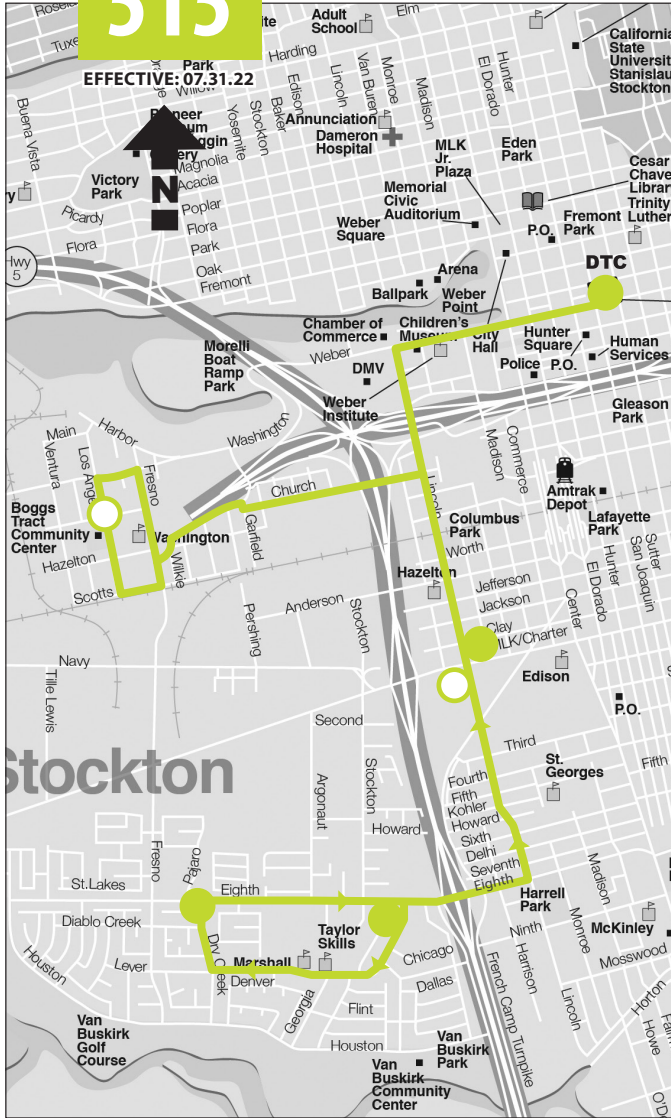

FARE STRUCTURE NOTES

Children: Up to three children ages 4 and under ride free of charge when accompanied by a fare-paying adult. Fare for each additional child costs \$1.50.

Hopper Deviations: Reservations are required two days in advanced for all Hopper deviations. Hoppers will deviate up to two times per trip. Please call (209) 943-1111 and follow the prompt for Hopper deviation reservations.

Local

515

Effective:
July 31, 2022

To Downtown Transit Center (DTC)

To Eighth/Pajaro

(209) 943-1111 | sjRTD.com

Information herein is subject to change without notice.

515

EFFECTIVE: 07.31.22

● Transfer Point ○ Stop * Bus goes out of service

† Bus continues in service as Route 580

Local 515 To DTC

Northbound

EFFECTIVE: 07.31.22

Eighth - Pajaro	Lincoln - MLK	DTC Arrive
5:38A	5:44A	5:56A
6:32A	6:38A	6:50A
7:28A	7:34A	7:46A
8:27A	8:33A	8:45A
9:34A	9:40A	9:52A
10:34A	10:40A	10:52A
11:34A	11:40A	11:52A
12:34P	12:40P	12:52P
1:34P	1:40P	1:52P
2:34P	2:40P	2:52P
3:34P	3:40P	3:52P
4:37P	4:43P	4:55P
5:37P	5:43P	5:55P
6:37P	6:43P	6:55P †

Local 515 To Eighth - Pajaro

Southbound

EFFECTIVE: 07.31.22

DTC Depart	Los Angeles - Sonora (Boggs Tract)	Lincoln - MLK	Lever - Eighth	Eighth - Pajaro
-----	-----	-----	5:34A	5:36A
6:03A	6:13A	6:21A	6:26A	6:30A
6:59A	7:09A	7:17A	7:22A	7:26A
7:55A	8:07A	8:15A	8:20A	8:25A
9:02A	9:14A	9:22A	9:27A	9:32A
10:02A	10:14A	10:22A	10:27A	10:32A
11:02A	11:14A	11:22A	11:27A	11:32A
12:02P	12:14P	12:22P	12:27P	12:32P
1:02P	1:14P	1:22P	1:27P	1:32P
2:02P	2:14P	2:22P	2:27P	2:32P
3:02P	3:14P	3:22P	3:27P	3:32P
4:06P	4:18P	4:26P	4:31P	4:35P
5:06P	5:18P	5:26P	5:31P	5:35P
6:06P	6:18P	6:26P	6:31P	6:35P