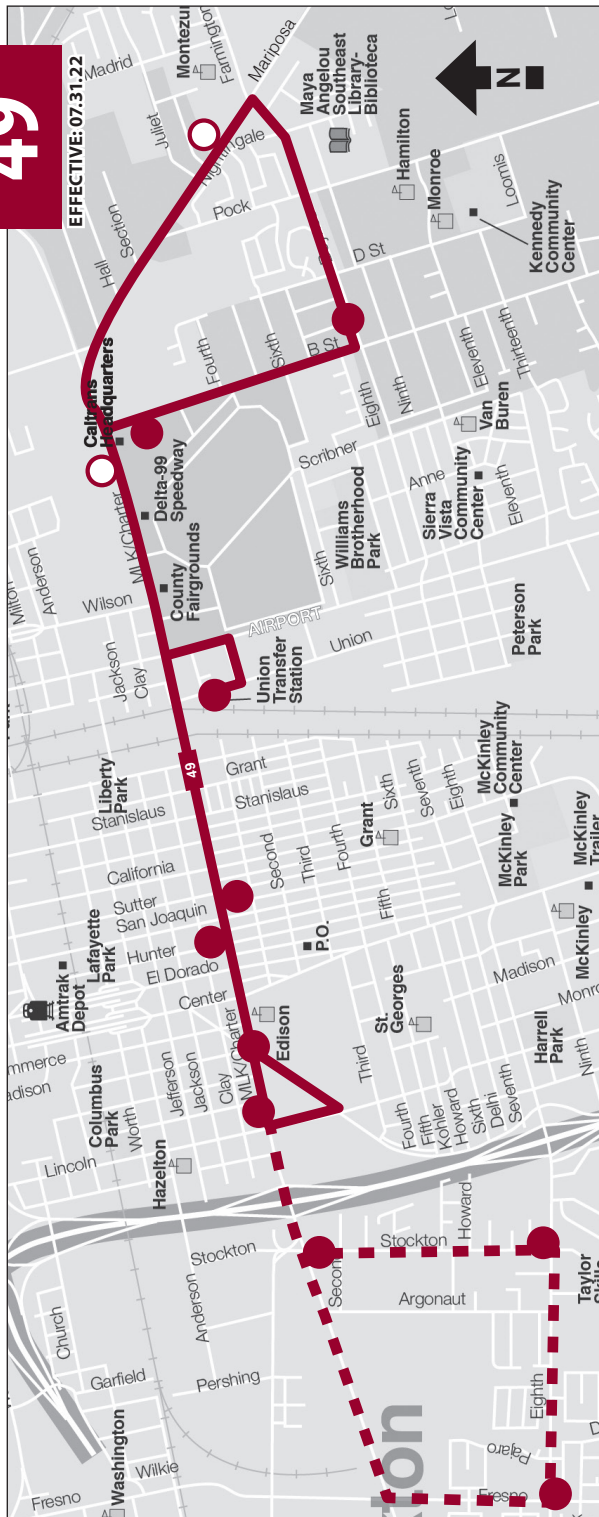

FARE STRUCTURE NOTES

Children: Up to three children ages 4 and under ride free of charge when accompanied by a fare-paying adult. Fare for each additional child costs \$1.50.

Hopper Deviations: Reservations are required two days in advanced for all Hopper deviations. Hoppers will deviate up to two times per trip. Please call (209) 943-1111 and follow the prompt for Hopper deviation reservations.

49

Weekday transfer points and stops shown on map.

Limited Service

Stop

Transfer Point

Route-049-2022JUL31

Express

MLK Corridor

Eastbound **Westbound**

EFFECTIVE: 07.31.22

MLK – French Camp (Edison H.S.)	MLK – San Joaquin	Union Transfer Station Arrive	Union Transfer Station Depart	"B" Street – MLK	Eighth Street – "B" Street	Mariposa – Farmington (Walgreens)
8:32A	8:33A	8:39A	8:46A	8:48A	8:51A	8:56A
9:32A	9:33A	9:39A	9:46A	9:48A	9:51A	9:56A
10:32A	10:33A	10:39A	10:46A	10:48A	10:51A	10:56A
11:32A	11:33A	11:39A	11:46A	11:48A	11:51A	11:56A
12:35P	12:36P	12:42P	12:50P	12:52P	12:55P	1:00P
1:35P	1:36P	1:42P	1:50P	1:52P	1:55P	2:00P
2:35P	2:36P	2:42P	2:50P	2:52P	2:55P	3:00P
3:35P	3:36P	3:42P	3:50P	3:52P	3:55P	4:00P
4:35P	4:36P	4:42P	4:50P	4:52P	4:55P	5:00P
5:35P	5:36P	5:42P	5:50P	5:52P	5:55P	6:00P

WEEKEND **To Edison H.S.**

Mariposa – Farmington (Walgreens)	MLK – "B" Street	Union Transfer Station Arrive	Union Transfer Station Depart	MLK – San Joaquin	MLK – French Camp (Edison H.S.)
8:00A	8:03A	8:06A	8:18A	8:21A	8:26A
9:00A	9:03A	9:06A	9:18A	9:21A	9:26A
10:00A	10:03A	10:06A	10:18A	10:21A	10:26A
11:00A	11:03A	11:06A	11:18A	11:21A	11:26A
12:02P	12:05P	12:09P	12:21P	12:24P	12:29P
1:04P	1:07P	1:11P	1:23P	1:26P	1:31P
2:04P	2:07P	2:11P	2:23P	2:26P	2:31P
3:04P	3:07P	3:11P	3:23P	3:26P	3:31P
4:04P	4:07P	4:11P	4:23P	4:26P	4:31P
5:04P	5:07P	5:11P	5:23P	5:26P	5:31P
6:04P	6:08P	6:11P	----	----	----