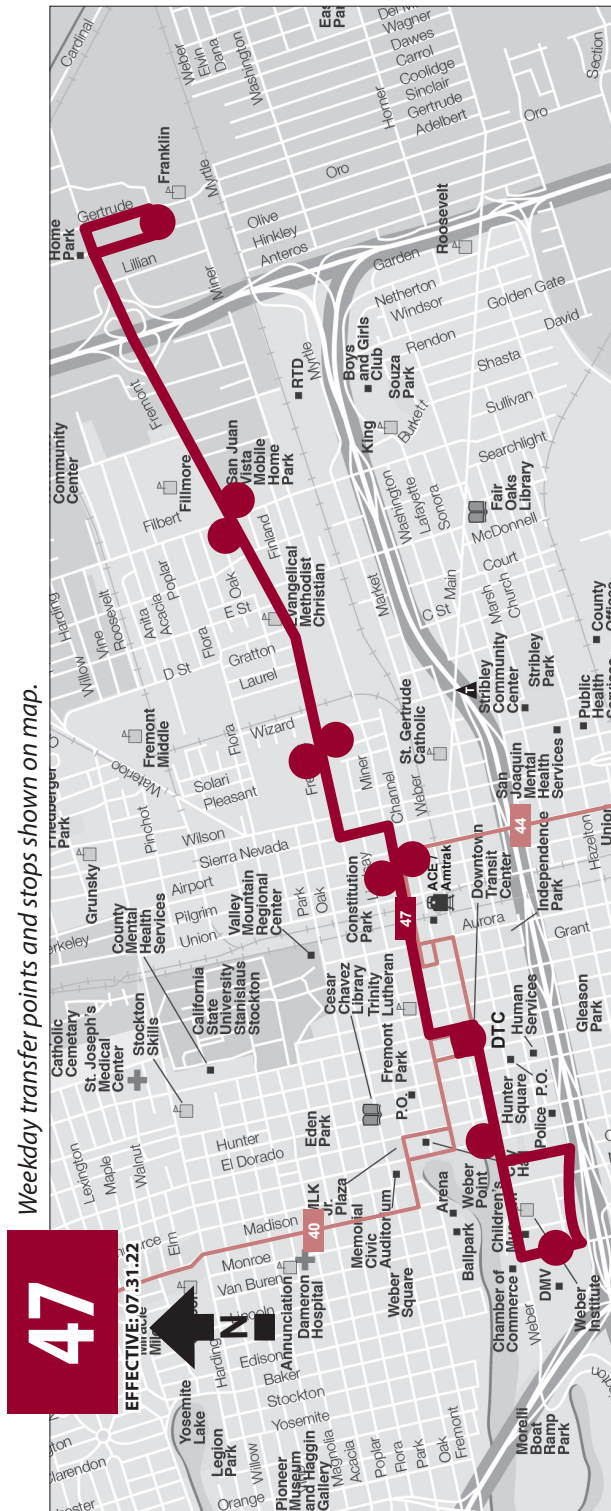

1. Discount Fare: Valid only for seniors (ages 60 and over), persons with disabilities, veterans, Medicare cardholders, and all other eligible passengers with a valid Discount Fare Card (DFC).

2. Student Fare: Valid only for children ages 5-17 and college students with valid ID.

3. 1-Ride Express Pass: Sold only at Fare Vending Machines (FVM) and valid only on Express routes.

Title VI

RTD is committed to ensuring that no persons are excluded from participation in, or denied the benefits of services on the basis of race, color, or national origin as protected by Title VI of the Civil Rights Act of 1964, as amended. If you believe you have been discriminated against under Title VI, you may file a complaint via telephone, email, or written complaint to RTD.

Email: comments@sjRTD.com
Phone: (209) 943-1111

Mail: San Joaquin Regional Transit District (RTD)
Attn: Title VI Administrator
PO Box 201010
Stockton, CA 95201

If information is needed in another language, contact (209) 943-1111 / Si necesita información en otro idioma, llame a (209) 943-1111 / ប្រសិនបើត្រូវការព័ត៌មានផ្សេងភាសាសំខាន់ៗទៀតសូមទំនាក់ទំនង (២០៩) ៩៤៣-១១១១ / 如果需要其他语言的信息, 请联系 (209) 943-1111 / Yog cov ntaub ntawv xav tau ua lwm hom lus, hu rau (209) 943-1111 / Kung kailangan ang impormasyon sa ibang wika, makipag-ugnayansa (209) 943-1111 / Nếu quý vị cần thông tin bằng một ngôn ngữ khác, vui lòng gọi số, (209) 943-1111

47
EFFECTIVE: 07.31.22

● Transfer Point ○ Stop * Bus goes out of service

Express

Midtown Corridor

47

Effective:
July 31, 2022

To Worknet/DMV

- Franklin H.S.
- Downtown Transit Center (DTC)
- Worknet/DMV

To Franklin High School

- Worknet/DMV
- Downtown Transit Center (DTC)
- Franklin H.S.

(209) 943-1111 | sjRTD.com

Information herein is subject to change without notice.