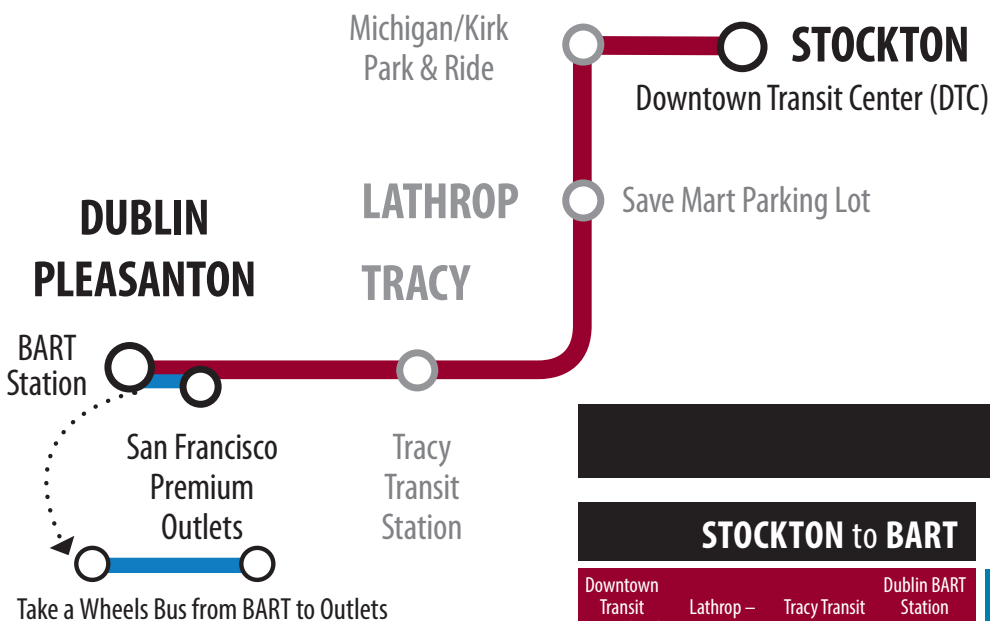

STOCKTON to BART Monday – Friday

Downtown Transit Center (DTC)	Stockton – Michigan/Kirk Park & Ride	Lathrop – Save Mart	Tracy Transit Station	Dublin BART Station Arrive
4:00A	4:20A	4:40A	5:00A	6:00A
7:00A	7:20A	7:40A	8:00A	9:00A
----	----	----	----	----
3:00P	3:20P	3:40P	4:00P	5:00P

Dublin BART Scheduled Connections Depart Every 15 Minutes
→ 6:13a, 6:28a, ...
→ 9:13p, 9:28p, ...
→ 5:13p, 5:28p, ...

Dublin BART Scheduled Connections Arrive Every 15 Minutes
6:11a, ... →
7:57a, 8:12a, ... →
4:11p, 4:26p, ...
5:11p, 5:26p, ... →

BART to STOCKTON Monday – Friday

Dublin BART Station Depart	Tracy Transit Station	Lathrop – Save Mart	Stockton – Michigan/Kirk Park & Ride	Downtown Transit Center (DTC)
6:15A	7:05A	7:25A	----	7:45A *
9:15A	10:05A	10:25A	----	10:45A *
----	----	----	----	----
4:30P	5:20P	5:40P	6:00P	6:20P *
5:30P	6:20P	6:40P	7:00P	7:20P *

*Bus goes out of service

WEEKEND

Effective: July 31, 2022

STOCKTON to BART

Downtown Transit Center (DTC)	Lathrop – Save Mart	Tracy Transit Station	Dublin BART Station Arrive
7:00A	7:15A	7:35A	8:25A
8:25A	8:40A	9:00A	9:50A
10:30A	10:45A	11:05A	11:55A
4:00P	4:15P	4:35P	5:25P
7:30P	7:45P	8:05P	8:55P

Dublin BART Scheduled Connections Depart Every 20 Min.
→ 8:40a, 9:00a, ...
→ 10:00a, 10:20a, ...
→ 12:00p, 12:20p, ...
→ 5:40p, 6:00p, ...
→ 9:40p, 10:00p, ...

Dublin BART Scheduled Connections Arrive Every 20 Min.
7:51a, 8:11a, ... →
9:31a, 9:51a, ... →
11:31a, 11:51a, ... →
4:51p, 5:11p, ... →
8:51p, 9:11p, ... →

BART to STOCKTON

Dublin BART Station Depart	Tracy Transit Station	Lathrop – Save Mart	Downtown Transit Center (DTC)
8:35A	9:25A	9:45A	10:00A
10:00A	10:50A	11:10A	11:25A *
12:05P	12:55P	1:15P	1:30P *
5:35P	6:25P	6:45P	7:00P
9:05P	9:55P	10:15P	10:30P *

*Bus goes out of service

This publication was prepared by San Joaquin RTD. BART routes and schedules are subject to change without notice. BART cannot assume any responsibility for any inaccuracies in this publication or changes to the route structure that affect San Joaquin RTD services promoted in this publication.