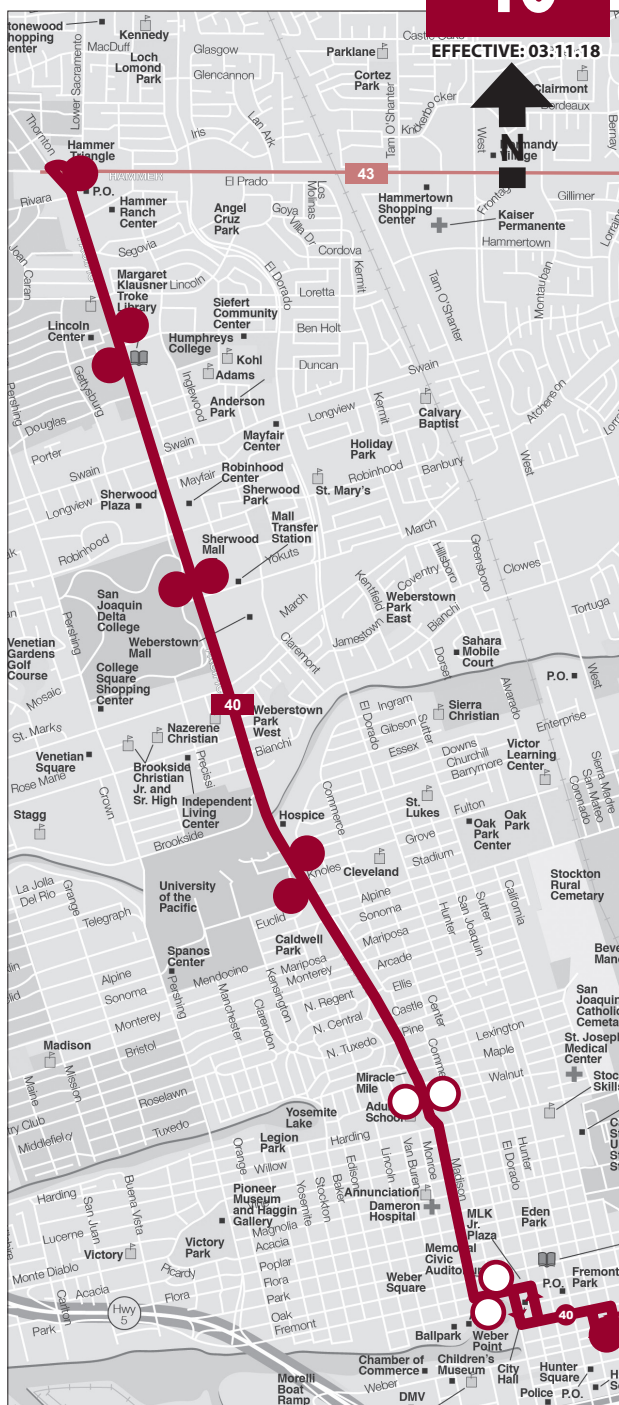

FARE STRUCTURE NOTES

Children: Up to three children ages 4 and under ride free of charge when accompanied by a fare-paying adult. Fare for each additional child costs \$1.50.

Hopper Deviations: Reservations are required two days in advanced for all Hopper deviations. Hoppers will deviate up to two times per trip. Please call (209) 943-1111 and follow the prompt for Hopper deviation reservations.

Weekday transfer points and stops shown on map.

● Transfer Point ○ Stop Route-040-2018MAR11

Express Pacific Corridor

40

Effective: March 11, 2018

To Hammer Transfer Station (HTS)

- Miracle Mile
- Malls
- Lincoln Center

* Bus goes out of service at this time point

Express 40 To DTC

WEEKEND

EFFECTIVE: 03.11.18

Hammer Transfer Station (HTS)	Pacific - Ben Holt	Pacific - Yokuts	Pacific - Knoles	Pacific - Walnut	Fremont - Commerce	DTC Arrive
7:00A	7:03A	7:10A	7:14A	7:18A	7:21A	7:24A
7:30A	7:33A	7:40A	7:44A	7:48A	7:51A	7:54A
8:00A	8:03A	8:10A	8:14A	8:18A	8:21A	8:24A
8:30A	8:33A	8:40A	8:44A	8:48A	8:51A	8:54A
9:00A	9:03A	9:10A	9:14A	9:18A	9:21A	9:24A
9:35A	9:38A	9:45A	9:49A	9:53A	9:56A	9:59A
10:05A	10:08A	10:15A	10:19A	10:23A	10:26A	10:29A
10:35A	10:38A	10:45A	10:49A	10:53A	10:56A	10:59A
11:05A	11:08A	11:15A	11:19A	11:23A	11:26A	11:29A
11:55A	11:58A	12:05A	12:09A	12:13A	12:16A	12:19A
12:05P	12:08P	12:15P	12:19P	12:23P	12:26P	12:29P
12:40P	12:43P	12:50P	12:54P	12:58P	1:01P	1:04P
1:10P	1:13P	1:20P	1:24P	1:28P	1:31P	1:34P
1:40P	1:43P	1:50P	1:54P	1:58P	2:01P	2:04P
2:10P	2:13P	2:20P	2:24P	2:28P	2:31P	2:34P
2:40P	2:43P	2:50P	2:54P	2:58P	3:01P	3:04P
3:10P	3:13P	3:20P	3:24P	3:28P	3:31P	3:34P
3:45P	3:48P	3:55P	3:59P	4:03P	4:06P	4:09P
4:15P	4:18P	4:25P	4:29P	4:33P	4:36P	4:39P
4:45P	4:48P	4:55P	4:59P	5:03P	5:06P	5:09P
5:15P	5:18P	5:25P	5:29P	5:33P	5:36P	5:39P
5:45P	5:48P	5:55P	5:59P	6:03P	6:06P	6:09P
6:20P	6:23P	6:30P	6:34P	6:38P	6:41P	6:44P
6:55P	6:58P	7:05P	7:09P	7:13P	7:16P	7:19P *
7:20P	7:23P	7:30P	7:34P	7:38P	7:41P	7:44P *