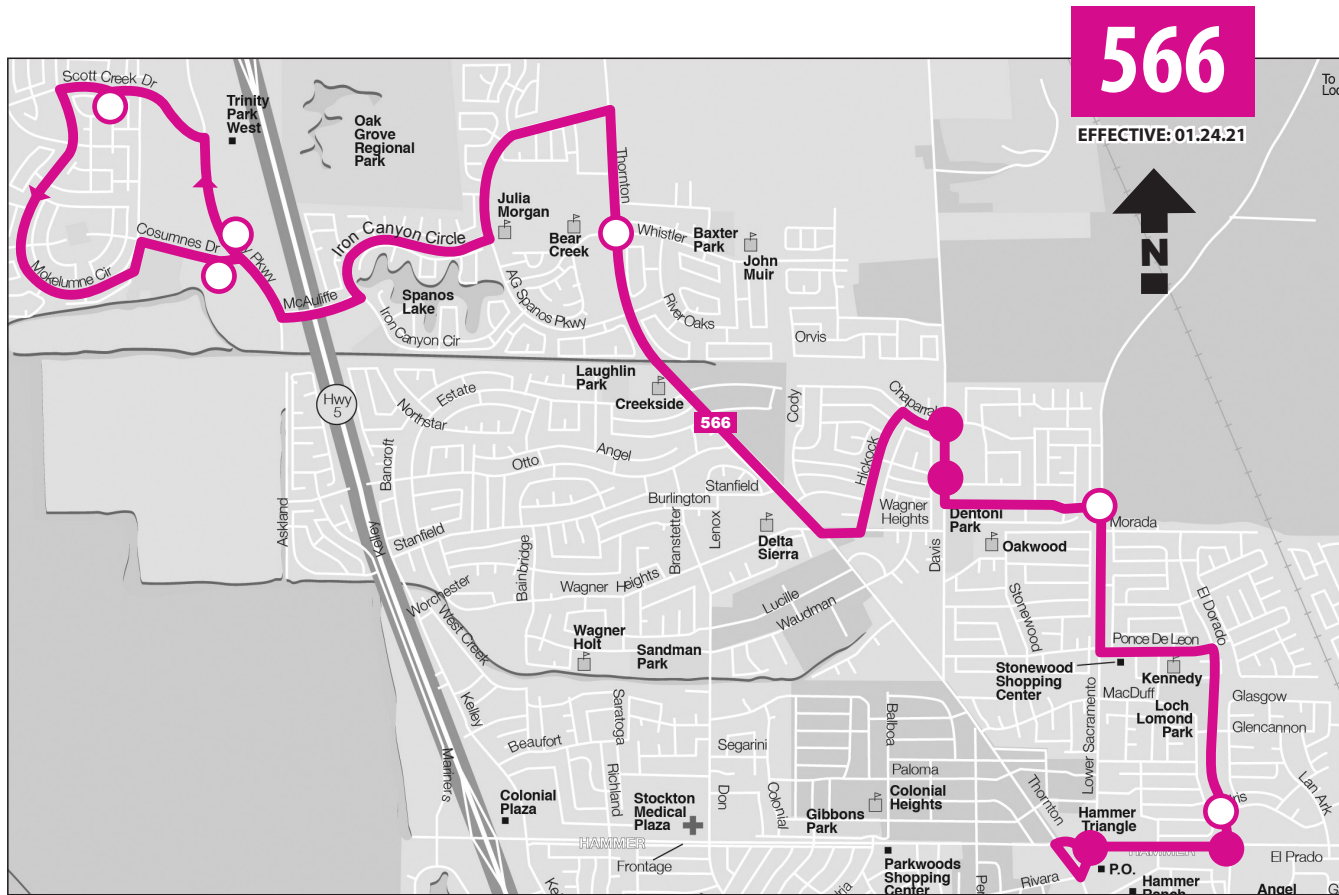

● Transfer Point ○ Stop *Bus goes out of service

Local 566 To Hammer Transfer Station (HTS)

Southbound

EFFECTIVE: 01.24.21

Trinity Parkway – Cosumnes	Scott Creek – Ridgeview Circle	Cosumnes – Trinity Parkway	Thornton – Whistler	Davis – Chaparral	Lower Sac. – Royal Oaks	El Dorado – Iris	Hammer Transfer Station (HTS) Arrive
6:47A 7:59A	6:50A 8:02A	6:55A 8:07A	7:02A 8:14A	7:09A 8:21A	7:12A 8:24A	7:17A 8:29A	7:21A 8:33A *
1:22P 2:38P	1:26P 2:42P	1:31P 2:47P	1:38P 2:54P	1:45P 3:01P	1:48P 3:04P	1:53P 3:09P	1:57P 3:13P

Local 566 To Trinity Parkway/Cosumnes

Northbound

EFFECTIVE: 01.24.21

Hammer Transfer Station (HTS) Depart	El Dorado – Hammer	Davis – Theresa Circle	Thornton – Whistler	Trinity Parkway – Cosumnes
6:22A 7:29A	6:26A 7:33A	6:33A 7:40A	6:40A 7:47A	6:46A 7:53A
2:05P 3:23P	2:10P 3:28P	2:18P 3:36P	2:26P 3:44P	2:32P 3:50P *