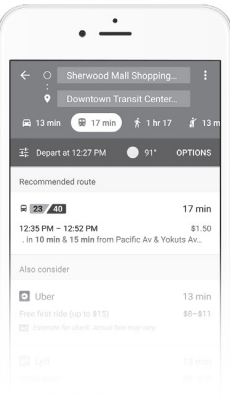

# Planning a trip?

Use the following services:

- 1 Find your stop code on the top-right corner of the bus stop sign.
- 2 Text it to (209) 222-3595.
- 3 Get next scheduled departure times (within next 2 hours).

## Trip Planner

Already on the RTD website? Access the Trip Planner on the homepage or on the sidebar for quick and easy trip planning. Most popular destinations are already preloaded as a convenience—just enter your departure time and hit submit.

## RTD Bus Passes On Your Phone

Get the **Token Transit App**

Text "TOKEN" to 41411 for a download link

## Google Maps

- 1 Open the Google maps app.\*
- 2 On the bottom of the screen, tap Transit.
- 3 Drag the tab up from the bottom. You'll see information about nearby public transportation.
- 4 Scroll up and down to see transit options and times. Scroll left to right to see different transit stations.
- 5 Tap on a station to see a list of departures.