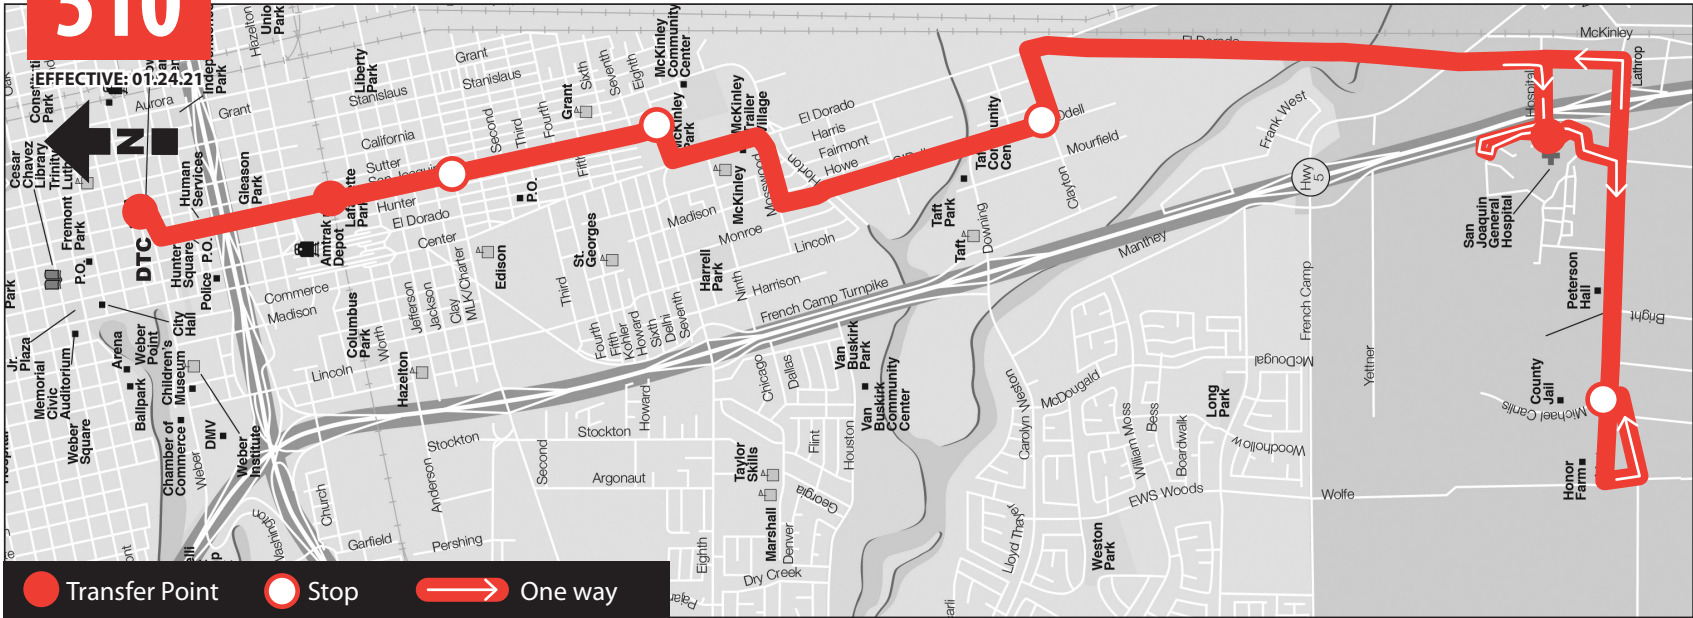

Local

510

Effective:
January 24, 2021

To SJ County Honor Farm

To Downtown Transit Center (DTC)

(209) 943-1111 | sjRTD.com

Information herein is subject to change without notice.

510

EFFECTIVE: 01.24.21

Local 510 To San Joaquin County Honor Farm

Local 510 To Downtown Transit Center (DTC)

Southbound						Northbound				
DTC Depart	Amtrak Station	San Joaquin – MLK Blvd.	Clayton – O'Dell	San Joaquin General Hospital	San Joaquin County Honor Farm	San Joaquin County Honor Farm	Clayton – O'Dell	San Joaquin – Clay	Amtrak Station	DTC Arrive
-----	-----	-----	-----	-----	-----	5:25A	5:36A	5:46A	5:48A	5:53A
6:07A	6:11A	6:13A	6:23A	6:30A	6:35A	6:36A	6:47A	6:58A	7:00A	7:03A
7:05A	7:09A	7:11A	7:21A	7:28A	7:33A	7:36A	7:47A	7:58A	8:00A	8:04A
8:10A	8:14A	8:16A	8:26A	8:33A	8:38A	8:41A	8:52A	9:03A	9:05A	9:09A
9:20A	9:24A	9:26A	9:36A	9:43A	9:48A	9:51A	10:02A	10:13A	10:15A	10:19A
10:30A	10:34A	10:36A	10:46A	10:53A	10:58A	11:01A	11:12A	11:23A	11:25A	11:29A
11:40A	11:44A	11:46A	11:56A	12:03P	12:08P	12:11P	12:22P	12:33P	12:35P	12:39P
12:15P	12:19P	12:21P	12:31P	12:38P	12:43P	12:46P	12:57P	1:08P	1:10P	1:14P
12:55P	12:59P	1:01P	1:11P	1:18P	1:23P	1:26P	1:37P	1:48P	1:50P	1:54P
1:30P	1:34P	1:36P	1:46P	1:53P	1:58P	2:01P	2:12P	2:23P	2:25P	2:29P
2:10P	2:14P	2:16P	2:26P	2:33P	2:38P	2:41P	2:52P	3:03P	3:05P	3:09P
2:40P	2:44P	2:46P	2:55P	3:05P	3:10P	3:13P	3:24P	3:33P	3:35P	3:39P
3:25P	3:29P	3:31P	3:40P	3:50P	3:55P	3:58P	4:09P	4:18P	4:20P	4:24P
3:55P	3:59P	4:01P	4:10P	4:20P	4:25P	4:28P	4:39P	4:48P	4:50P	4:54P
4:35P	4:39P	4:41P	4:50P	5:00P	5:05P	5:08P	5:19P	5:28P	5:30P	5:34P
5:08P	5:12P	5:14P	5:23P	5:33P	5:38P	5:39P	5:50P	5:59P	6:01P	6:05P *
5:45P	5:49P	5:51P	6:00P	6:10P	6:15P	6:18P	6:29P	6:38P	6:40P	6:44P *