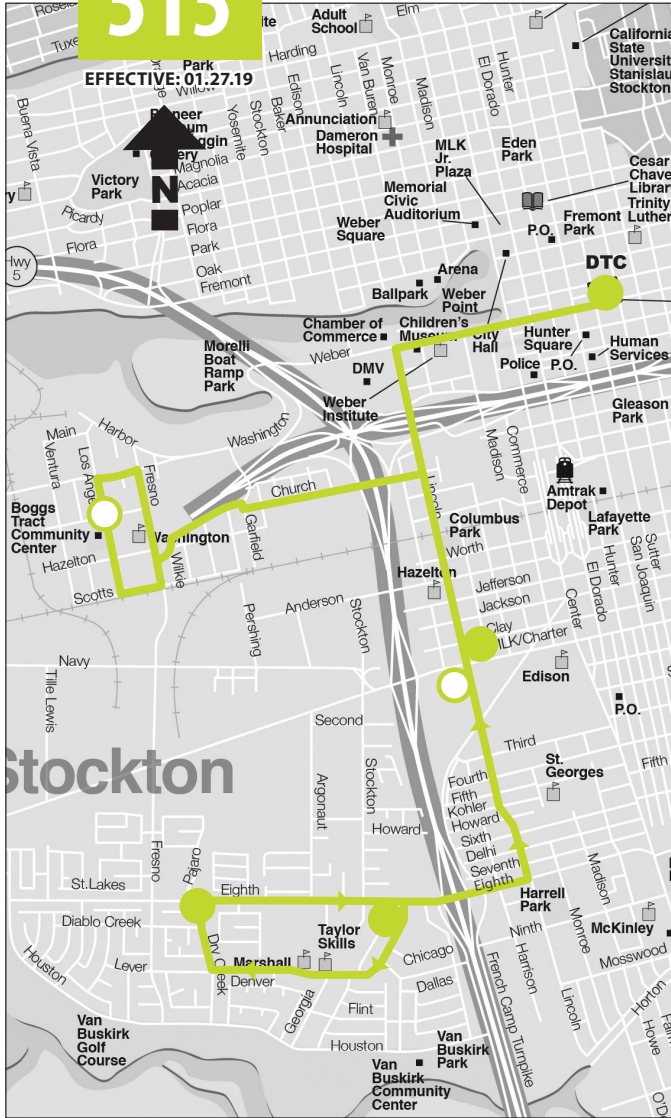

RTD Bus Passes On Your Phone

Get the **Token Transit App**

Text "TOKEN" to 41411 for a download link

Google Maps

- 1 Open the Google maps app.*
- 2 On the bottom of the screen, tap Transit.
- 3 Drag the tab up from the bottom. You'll see information about nearby public transportation.
- 4 Scroll up and down to see transit options and times. Scroll left to right to see different transit stations.
- 5 Tap on a station to see a list of departures.

Local

515

Effective:
January 27, 2019

To Downtown Transit Center (DTC)

To Eighth/Pajaro

(209) 943-1111 | sjRTD.com

Information herein is subject to change without notice.

515

EFFECTIVE: 01.27.19

● Transfer Point ○ Stop * Bus goes out of service

† Bus continues in service as Route 580

Local 515 To DTC

Northbound

EFFECTIVE: 01.27.19

Eighth - Pajaro	Lincoln - MLK	DTC Arrive
-----	-----	-----
5:38A	5:44A	5:56A
6:32A	6:38A	6:50A
7:28A	7:34A	7:46A
8:34A	8:40A	8:52A
9:34A	9:40A	9:52A
10:34A	10:40A	10:52A
11:34A	11:40A	11:52A
12:34P	12:40P	12:52P
1:34P	1:40P	1:52P
2:34P	2:40P	2:52P
3:34P	3:40P	3:52P
4:37P	4:43P	4:55P
5:37P	5:43P	5:55P
6:37P	6:43P	6:55P †

Local 515 To Eighth - Pajaro

Southbound

EFFECTIVE: 01.27.19

DTC Depart	Los Angeles - Sonora (Boggs Tract)	Lincoln - MLK	Lever - Eighth	Eighth - Pajaro
-----	-----	-----	5:34A	5:36A
6:03A	6:13A	6:21A	6:26A	6:30A
6:59A	7:09A	7:17A	7:22A	7:26A
8:02A	8:14A	8:22A	8:27A	8:32A
9:02A	9:14A	9:22A	9:27A	9:32A
10:02A	10:14A	10:22A	10:27A	10:32A
11:02A	11:14A	11:22A	11:27A	11:32A
12:02P	12:14P	12:22P	12:27P	12:32P
1:02P	1:14P	1:22P	1:27P	1:32P
2:02P	2:14P	2:22P	2:27P	2:32P
3:02P	3:14P	3:22P	3:27P	3:32P
4:06P	4:18P	4:26P	4:31P	4:35P
5:06P	5:18P	5:26P	5:31P	5:35P
6:06P	6:18P	6:26P	6:31P	6:35P