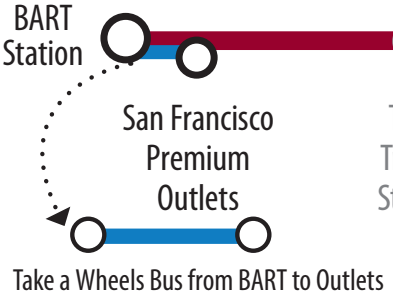

This publication was prepared by San Joaquin RTD. BART routes and schedules are subject to change without notice. BART cannot assume any responsibility for any inaccuracies in this publication or changes to the route structure that affect San Joaquin RTD services promoted in this publication.

(209) 943-1111 / Free language assistance / Asistencia lingüística gratuita / ជំនួយភាសាភាគីតតិ តម្រូវ / 免费语言协助 / Muaj kev pab txhais lus pub dawb / Libreg tulong sa wika / Hỗ trợ ngôn ngữ miễn phí

MOBILE2GO Purchase and use tickets on your phone
sjRTD.com/commuter

San Joaquin RTD
P.O. Box 201010
Stockton, CA 95201

REV20200816