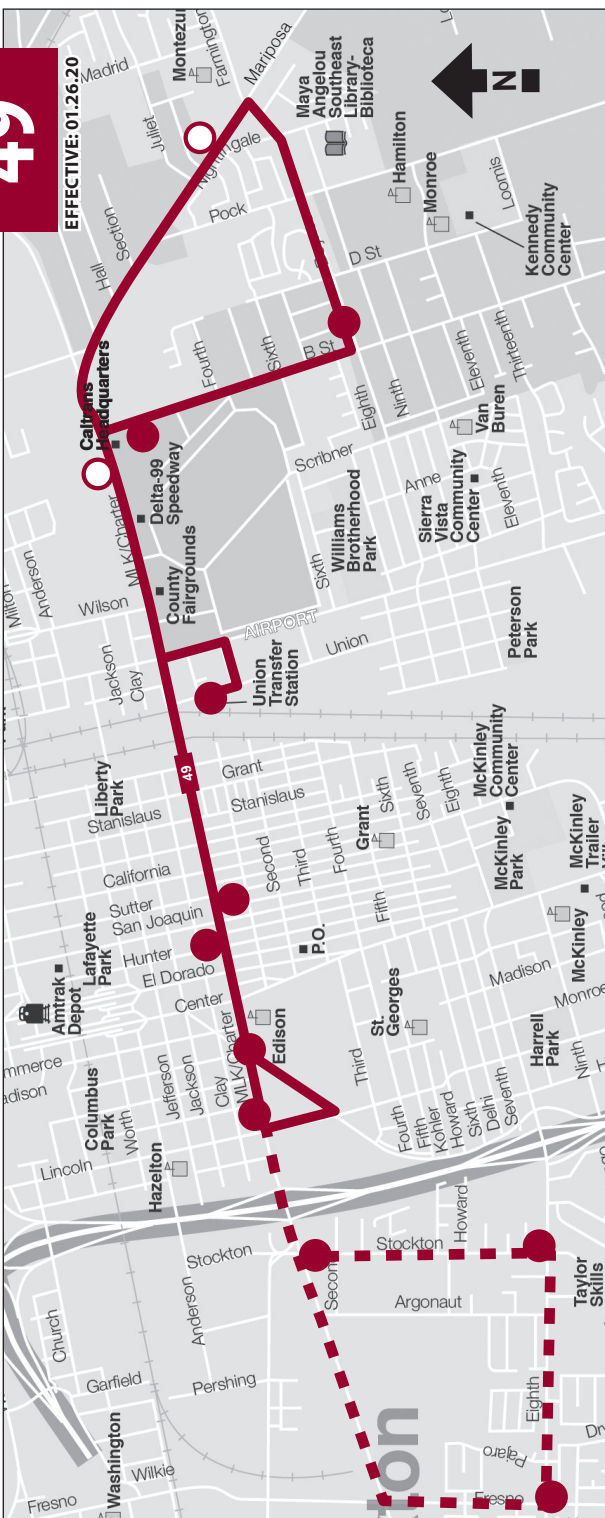

FARE STRUCTURE NOTES

Children: Up to three children ages 4 and under ride free of charge when accompanied by a fare-paying adult. Fare for each additional child costs \$1.50.

Hopper Deviations: Free for ADA-certified passengers with an Access Pass. Each Hopper will deviate up to one mile from its fixed route. Reservations required. To make a reservation for a deviation pick-up, please call one to two days in advance: (209) 955-8420.

49

Weekday transfer points and stops shown on map.

■ Limited Service
○ Stop
● Transfer Point

Route-049-2020AUG16

Express

49

MLK Corridor

TEMPORARY SERVICE CHANGES
Effective: August 16, 2020