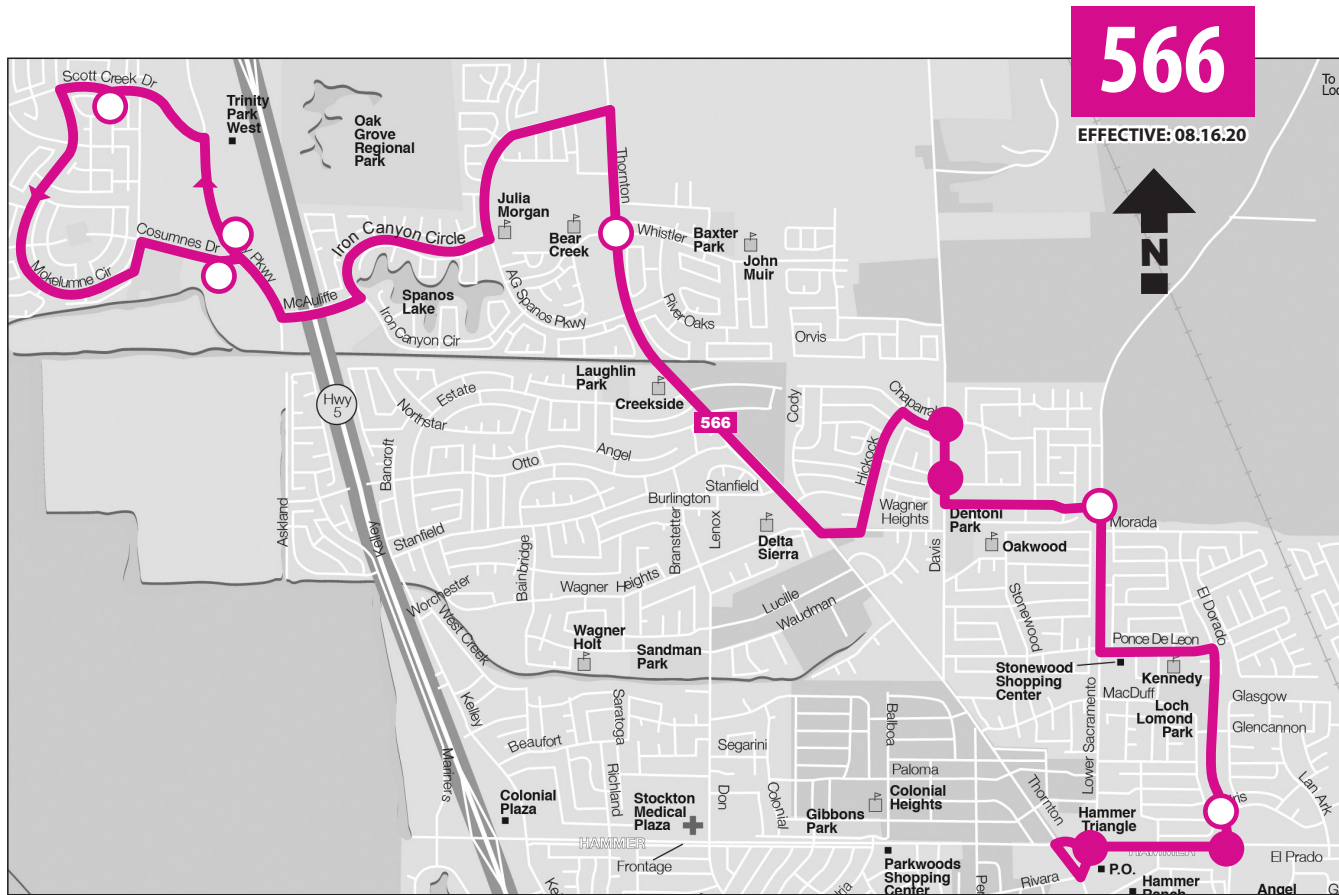

Local

566

TEMPORARY SERVICE CHANGES

Effective:
August 16, 2020

To Hammer Transfer Station (HTS)

To Trinity Parkway/Cosumnes

(209) 943-1111 | sjRTD.com

Information herein is subject to change without notice.

566

EFFECTIVE: 08.16.20

● Transfer Point ○ Stop *Bus goes out of service

Local 566 To Hammer Transfer Station (HTS)

Southbound EFFECTIVE: 08.16.20

| Trinity Parkway – Cosumnes | Scott Creek – Ridgeview Circle | Cosumnes – Trinity Parkway | Thornton – Whistler | Davis – Chaparral | Lower Sac. – Royal Oaks | El Dorado – Iris | Hammer Transfer Station (HTS) Arrive |
|----------------------------|--------------------------------|----------------------------|---------------------|-------------------|-------------------------|------------------|--------------------------------------|
| 6:54A 8:12A | 6:56A 8:14A | 7:00A 8:18A | 7:07A 8:25A | 7:17A 8:35A | 7:20A 8:38A | 7:25A 8:43A | 7:29A 8:47A * |
| 1:22P 2:42P | 1:24P 2:44P | 1:28P 2:48P | 1:35P 2:55P | 1:45P 3:05P | 1:48P 3:08P | 1:53P 3:13P | 1:57P 3:17P |

Local 566 To Trinity Parkway/Cosumnes

Northbound EFFECTIVE: 08.16.20

| Hammer Transfer Station (HTS) Depart | El Dorado – Hammer | Davis – Theresa Circle | Thornton – Whistler | Trinity Parkway – Cosumnes |
|--------------------------------------|--------------------|------------------------|---------------------|----------------------------|
| 6:26A 7:30A | 6:30A 7:34A | 6:39A 7:43A | 6:47A 7:51A | 6:53A 7:57A |
| 2:00P 3:30P | 2:04P 3:34P | 2:13P 3:43P | 2:21P 3:51P | 2:27P 3:57P * |