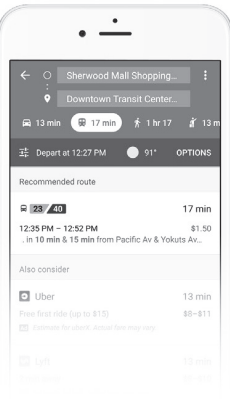

Planning a trip?

Use the following services:

- 1 Find your stop code on the top-right corner of the bus stop sign.
- 2 Text it to (209) 222-3595.
- 3 Get next scheduled departure times (within next 2 hours).

Trip Planner

Already on the RTD website? Access the Trip Planner on the homepage or on the sidebar for quick and easy trip planning. Most popular destinations are already preloaded as a convenience—just enter your departure time and hit submit.

RTD Bus Passes On Your Phone

Get the **Token Transit App**

Text "TOKEN" to 41411 for a download link

Google Maps

- 1 Open the Google maps app.*
- 2 On the bottom of the screen, tap Transit.
- 3 Drag the tab up from the bottom. You'll see information about nearby public transportation.
- 4 Scroll up and down to see transit options and times. Scroll left to right to see different transit stations.
- 5 Tap on a station to see a list of departures.