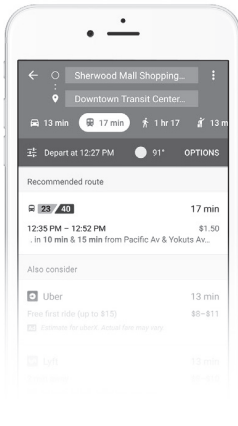

Planning a trip?

Use the following services:

- 1 Find your stop code on the top-right corner of the bus stop sign.
- 2 Text it to (209) 222-3595.
- 3 Get next scheduled departure times (within next 2 hours).

Trip Planner

Already on the RTD website? Access the Trip Planner on the homepage or on the sidebar for quick and easy trip planning. Most popular destinations are already preloaded as a convenience—just enter your departure time and hit submit.

RTD Bus Passes On Your Phone

Get the **Token Transit App**

Text "TOKEN" to 41411 for a download link

Google Maps

- 1 Open the Google maps app.*
- 2 On the bottom of the screen, tap Transit.
- 3 Drag the tab up from the bottom. You'll see information about nearby public transportation.
- 4 Scroll up and down to see transit options and times. Scroll left to right to see different transit stations.
- 5 Tap on a station to see a list of departures.