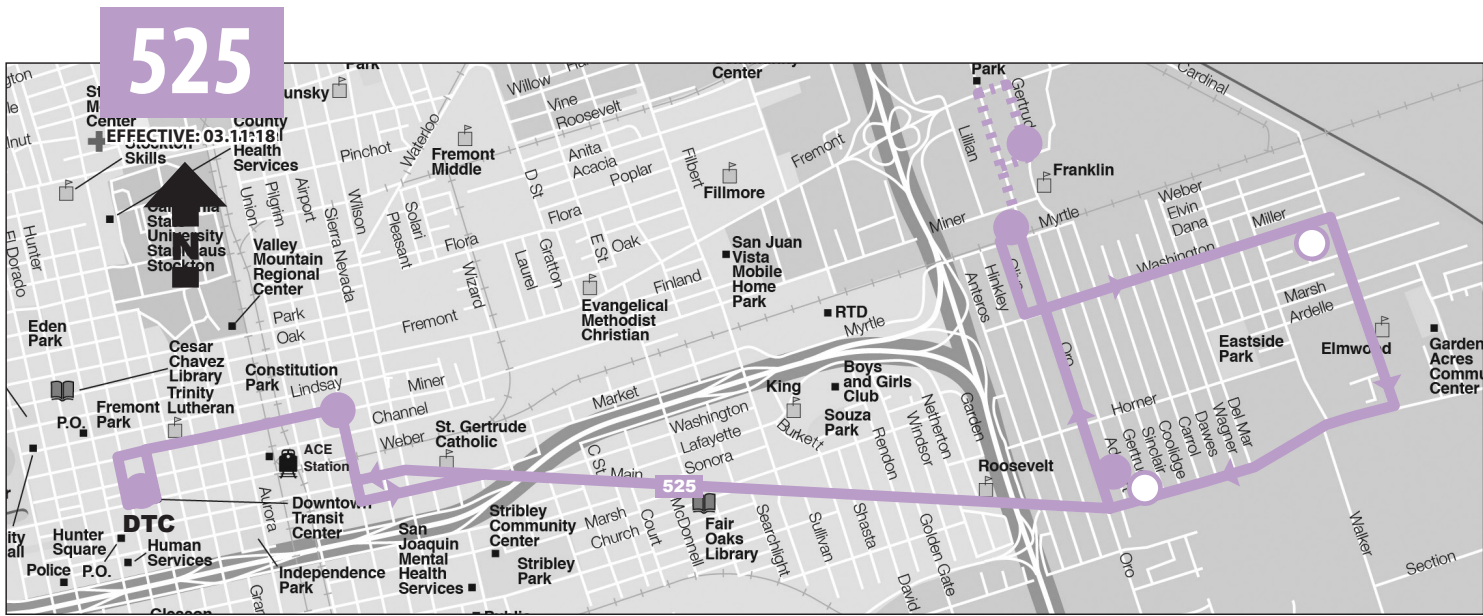

Local

525

Effective:
March 11, 2018

To Main/Gertrude

To Downtown Transit Center (DTC)

(209) 943-1111 | sjRTD.com

Information herein is subject to change without notice.

- Transfer Point
- Stop
- Limited Service
- * Bus goes out of service

Local 525 To Main - Gertrude

EFFECTIVE: 03.11.18

DTC Depart	Oro - Main	Farm - Gertrude (Franklin H.S.)	Myrtle - Oro	Washington - Cardinal	Main - Gertrude
-----	-----	-----	6:15A	6:19A	6:23A
6:42A	6:55A	7:06A	7:09A	7:14A	7:18A
7:42A	7:55A	-----	8:03A	8:07A	8:11A
8:42A	8:55A	-----	9:03A	9:07A	9:11A
9:42A	9:55A	-----	10:03A	10:07A	10:11A
10:42A	10:55A	-----	11:03A	11:07A	11:11A
11:42A	11:55A	-----	12:03P	12:07P	12:11P
12:42P	12:55P	-----	1:03P	1:07P	1:11P
1:32P	1:45P	-----	1:53P	1:57P	2:01P
2:22P	2:35P	2:46P	2:49P	2:53P	2:57P
3:32P	3:45P	-----	3:53P	3:57P	4:01P
4:37P	4:50P	-----	4:58P	5:02P	5:06P
5:32P	5:45P	-----	5:53P	5:57P	6:01P
6:47P	6:59P	-----	7:07P	7:11P	7:15P*

Local 525 To Downtown Transit Center (DTC)

EFFECTIVE: 03.11.18

Main - Gertrude	Miner - Airport	DTC Arrive
6:25A	6:36A	6:39A
7:20A	7:31A	7:34A
8:12A	8:25A	8:29A
9:12A	9:25A	9:29A
10:12A	10:25A	10:29A
11:12A	11:25A	11:29A
12:12P	12:25P	12:29P
1:12P	1:25P	1:29P
2:02P	2:15P	2:19P
2:58P	3:11P	3:15P
4:02P	4:15P	4:19P
5:08P	5:21P	5:25P
6:08P	6:21P	6:25P