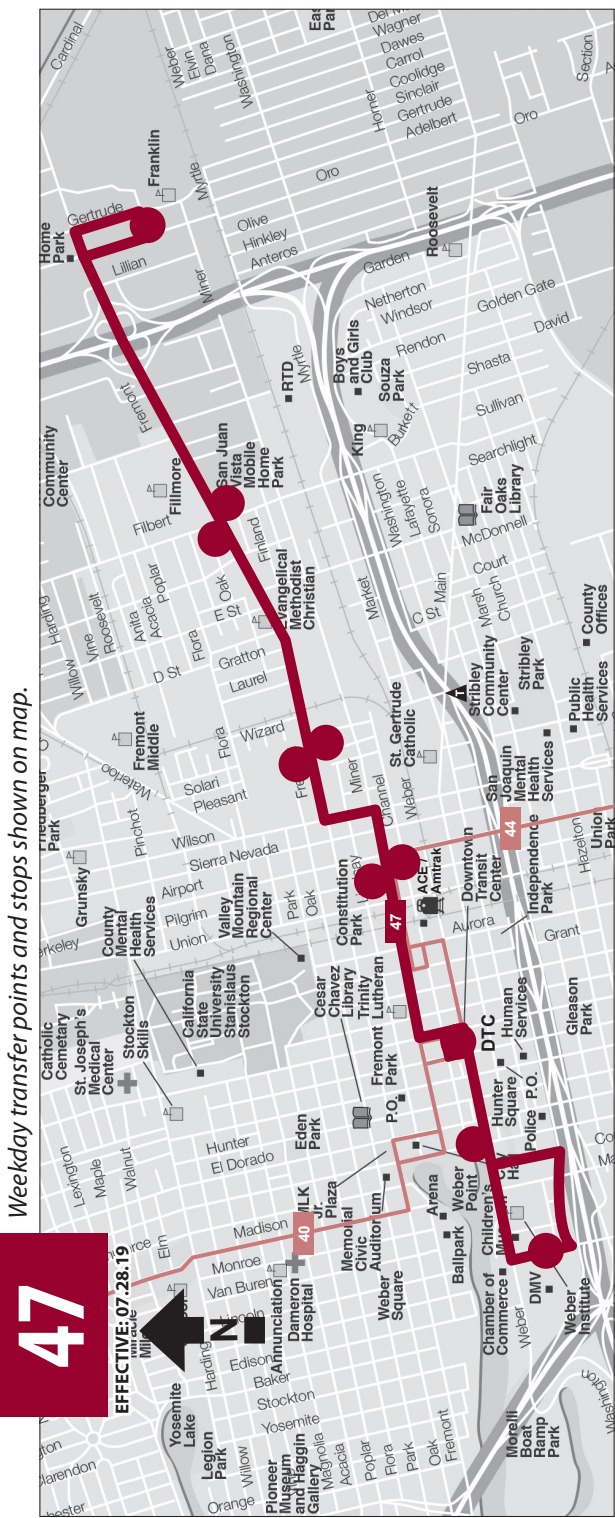

1. Discount Fare: Valid only for seniors (ages 60 and over), persons with disabilities, veterans, Medicare cardholders, and all other eligible passengers with a valid Discount Fare Card (DFC).

2. Student Fare: Valid only for children ages 5-17 and college students with valid ID.

3. 1-Ride Express Pass: Sold only at Fare Vending Machines (FVM) and valid only on Express routes.

Title VI

RTD is committed to ensuring that no persons are excluded from participation in, or denied the benefits of services on the basis of race, color, or national origin as protected by Title VI of the Civil Rights Act of 1964, as amended. If you believe you have been discriminated against under Title VI, you may file a complaint via telephone, email, or written complaint to RTD.

Email: comments@sjRTD.com
Phone: (209) 943-1111

Mail: San Joaquin Regional Transit District (RTD)
Attn: Title VI Administrator
PO Box 201010
Stockton, CA 95201

If information is needed in another language, contact (209) 943-1111 / Si necesita información en otro idioma, llame a (209) 943-1111 / ប្រសិនបើត្រូវការព័ត៌មានផ្សេងភាសាសំខាន់ៗសូមទំនាក់ទំនង (២០៩) ៩៤៣-១១១១ / 如果需要其他语言的信息, 请联系 (209) 943-1111 / Yog cov ntaub ntauv xav tau ua lwm hom lus, hu rau (209) 943-1111 / Kung kailangan ang impormasyon sa ibang wika, makipag-ugnayansa (209) 943-1111 / Nếu quý vị cần thông tin bằng một ngôn ngữ khác, vui lòng gọi số, (209) 943-1111

Express

47

Midtown Corridor

TEMPORARY SERVICE CHANGES

Effective:
August 16, 2020

To Worknet/DMV

- Franklin H.S.
- DTC
- Worknet/DMV

To Franklin High School

- Worknet/DMV
- DTC
- Franklin H.S.

● Transfer Point ○ Stop * Bus goes out of service

SAN JOAQUIN

RTD

(209) 943-1111 | sjRTD.com

[f](#) [@](#) [t](#) [v](#) [i](#)

Information herein is subject to change without notice.