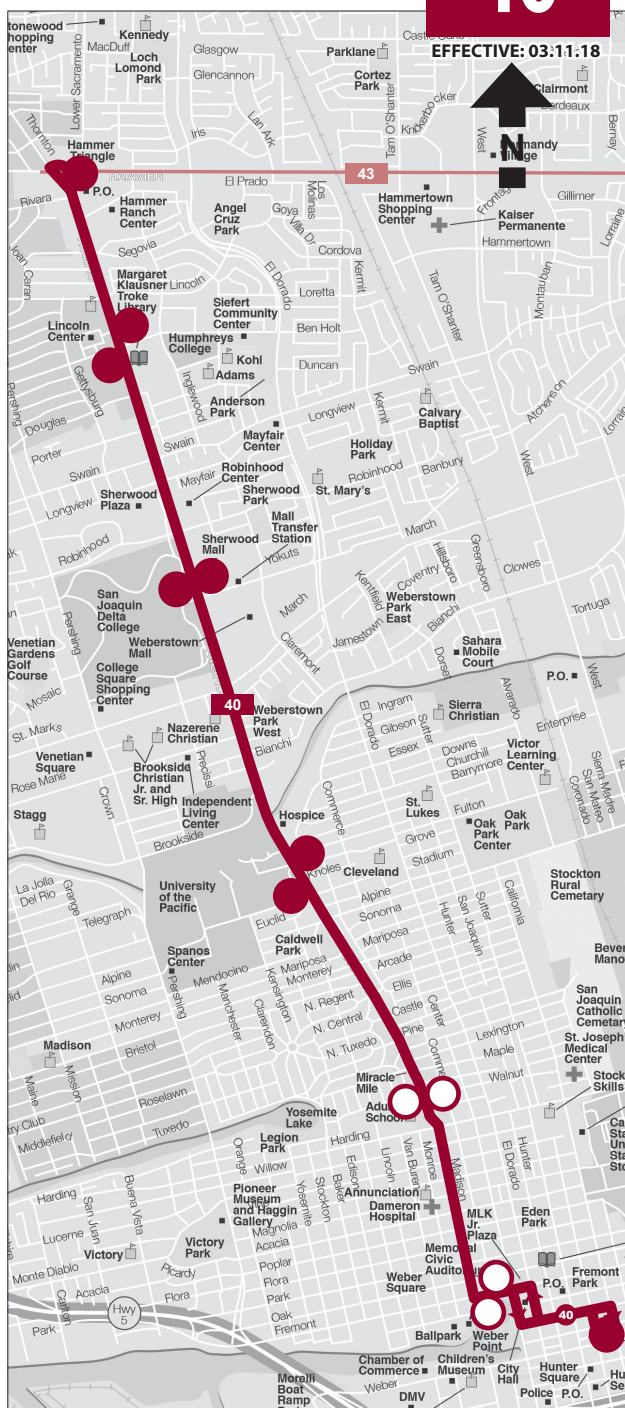

FARE STRUCTURE NOTES

Children: Up to three children ages 4 and under ride free of charge when accompanied by a fare-paying adult. Fare for each additional child costs \$1.50.

Hopper Deviations: Free for ADA-certified passengers with an Access Pass. Reservations required. To make a reservation for a deviation pickup please call one to two days in advance: (209) 955-8420.

Weekday transfer points and stops shown on map.

● Transfer Point

○ Stop

Route-040-2018MAR11

Express Pacific Corridor

40

Effective: March 11, 2018

To Hammer Transfer Station (HTS)

Express 40 To DTC

WEEKEND

EFFECTIVE: 03.11.18

Hammer Transfer Station (HTS)	Pacific - Ben Holt	Pacific - Yokuts	Pacific - Knoles	Pacific - Walnut	Fremont - Commerce	DTC Arrive
7:00A	7:03A	7:10A	7:14A	7:18A	7:21A	7:24A
7:30A	7:33A	7:40A	7:44A	7:48A	7:51A	7:54A
8:00A	8:03A	8:10A	8:14A	8:18A	8:21A	8:24A
8:30A	8:33A	8:40A	8:44A	8:48A	8:51A	8:54A
9:00A	9:03A	9:10A	9:14A	9:18A	9:21A	9:24A
9:35A	9:38A	9:45A	9:49A	9:53A	9:56A	9:59A
10:05A	10:08A	10:15A	10:19A	10:23A	10:26A	10:29A
10:35A	10:38A	10:45A	10:49A	10:53A	10:56A	10:59A
11:05A	11:08A	11:15A	11:19A	11:23A	11:26A	11:29A
11:35A	11:38A	11:45A	11:49A	11:53A	11:56A	11:59A
12:05P	12:08P	12:15P	12:19P	12:23P	12:26P	12:29P
12:40P	12:43P	12:50P	12:54P	12:58P	1:01P	1:04P
1:10P	1:13P	1:20P	1:24P	1:28P	1:31P	1:34P
1:40P	1:43P	1:50P	1:54P	1:58P	2:01P	2:04P
2:10P	2:13P	2:20P	2:24P	2:28P	2:31P	2:34P
2:40P	2:43P	2:50P	2:54P	2:58P	3:01P	3:04P
3:10P	3:13P	3:20P	3:24P	3:28P	3:31P	3:34P
3:45P	3:48P	3:55P	3:59P	4:03P	4:06P	4:09P
4:15P	4:18P	4:25P	4:29P	4:33P	4:36P	4:39P
4:45P	4:48P	4:55P	4:59P	5:03P	5:06P	5:09P
5:15P	5:18P	5:25P	5:29P	5:33P	5:36P	5:39P
5:45P	5:48P	5:55P	5:59P	6:03P	6:06P	6:09P
6:20P	6:23P	6:30P	6:34P	6:38P	6:41P	6:44P
6:55P	6:58P	7:05P	7:09P	7:13P	7:16P	7:19P *
7:20P	7:23P	7:30P	7:34P	7:38P	7:41P	7:44P *