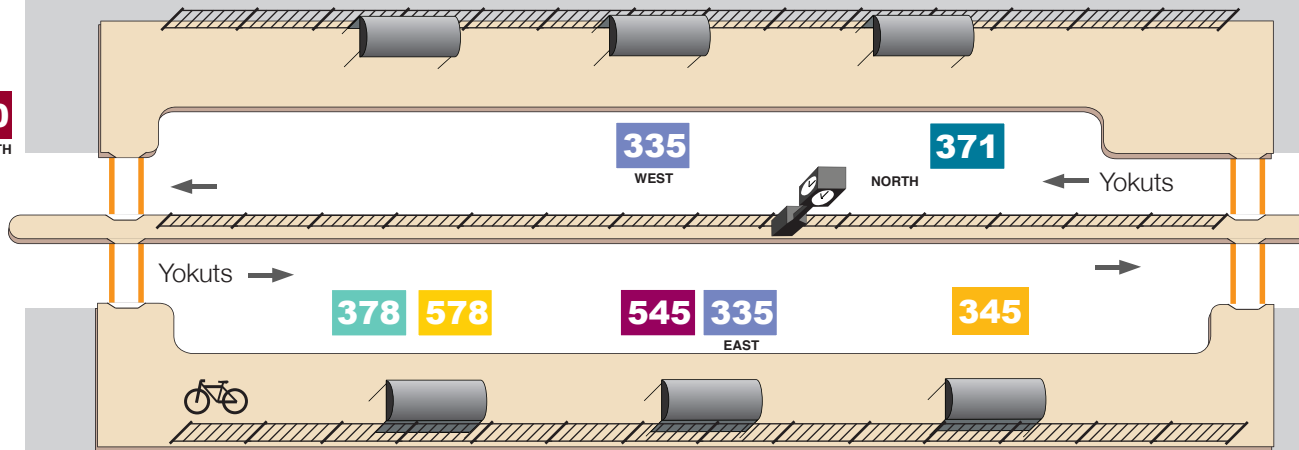

Mall Transfer Station

SHERWOOD MALL

* **745**
SOUTH
93

* INDICATES SAT. & SUN.
SERVICE ONLY

DELTA
COLLEGE

40
SOUTH

40
NORTH

← Pacific

METRO HOPPER

ROUTE 1	ROUTE 2	ROUTE 3	ROUTE 4	ROUTE 5	ROUTE 6
---------	---------	---------	---------	---------	---------

WEBERSTOWN MALL

EFFECTIVE 20200816