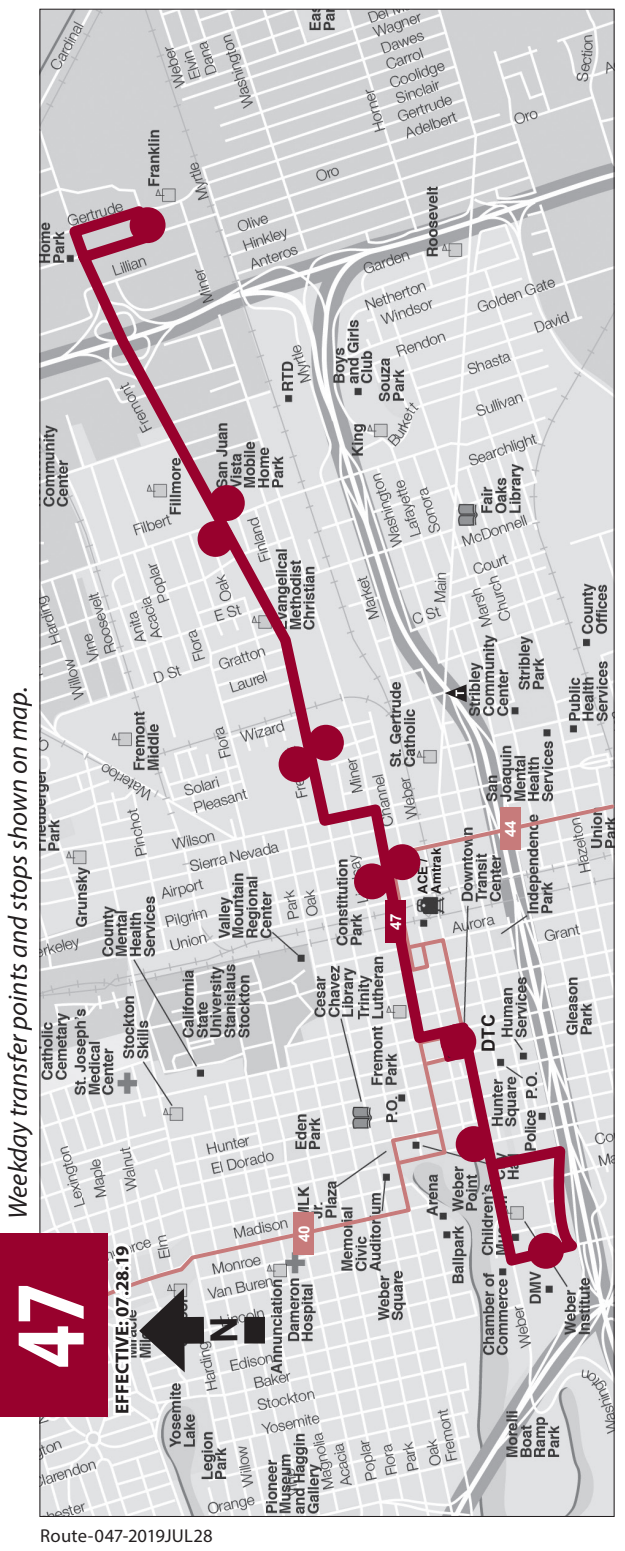

## FARE STRUCTURE NOTES

**Children:** Up to three children ages 4 and under ride free of charge when accompanied by a fare-paying adult. Fare for each additional child costs \$1.50.

**Hopper Deviations:** Free for ADA-certified passengers with an Access Pass. Reservations required. To make a reservation for a deviation pickup please call one to two days in advance: (209) 955-8420.

**3. 1-Ride Express Pass:** Sold only at Fare Vending Machines (FVM) and valid only on Express routes.

Weekday transfer points and stops shown on map.

**47**  
EFFECTIVE: 07.28.19

Route-047-2019JUL28