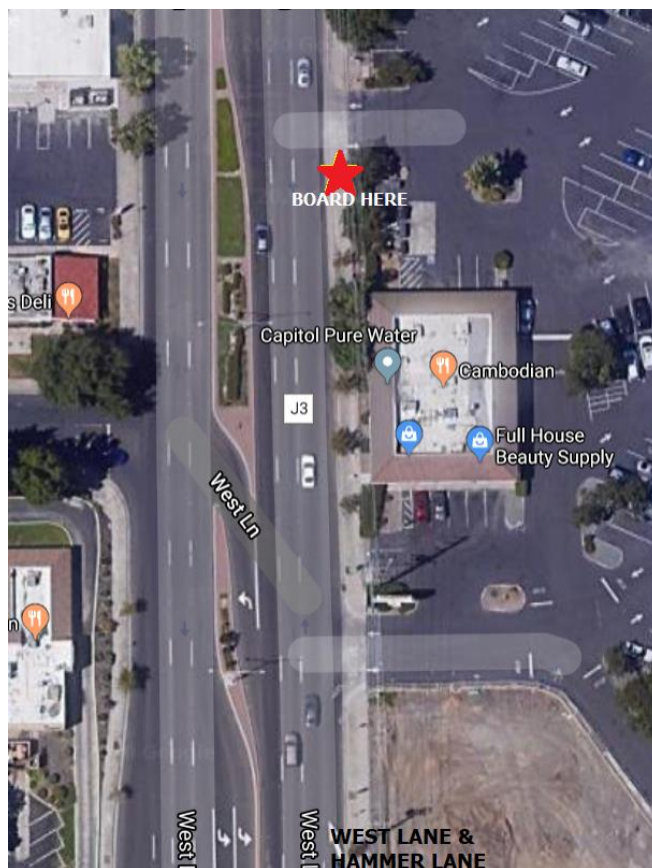

**ROUTES 3 AND 23**  
**EFFECTIVE**  
**THURSDAY, FEBRUARY 06, 2020**  
**9:00 A.M. – 2:00 P.M.**  
**(APPROXIMATELY)**

Due to construction on West Lane, the RTD bus stop at West Lane & Hammer Lane (Northbound) will not be available.

Please board and deboard at the location on the map.

Trip Planner

Planning a trip? Use the following on your smartphone:

**Smoking and tobacco-related products are prohibited at RTD bus stops**

**For more information / Para más información: [sjRTD.com](http://sjRTD.com) | (209) 943-1111 |     **