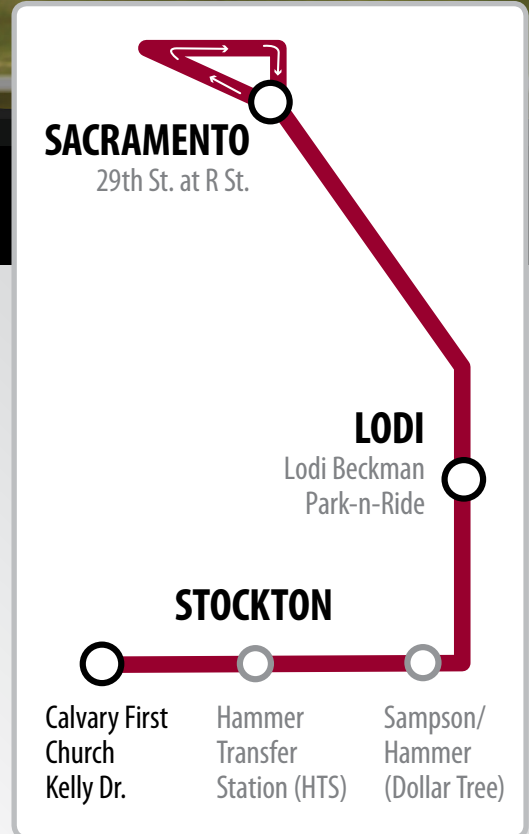

## Commuter Route 163 Schedule Change

*You spoke. We listened.*

### Beginning Monday, September 16, 2019

San Joaquin Regional Transit District (RTD) is implementing the following adjustments based on feedback and data to meet the needs of its valued passengers:

- The second morning trip will now begin at 6:20 a.m. instead of 6:30 a.m.
- All afternoon return trips from Sacramento to Stockton have been amended by 10 minutes to reflect a more accurate arrival time.

Route 163 Stockton & Lodi to Sacramento										Sacramento to Lodi & Stockton					
Stockton			Lodi	Sacramento*						Continues to Stockton	Sacramento*	Lodi	Stockton		
Calvary First Church Kelly Dr.	Hammer Transfer Station	Sampson/Hammer (Dollar Tree)	Lodi Beckman Park-n-Ride	Q St. at 5th St.	8th St. at O St.	8th St. at K St.	N St. at 10th St.	N St. at 14th St.	29th St. at R St. ARRIVE		29th St. at R St. DEPART	Lodi Beckman Park-n-Ride	Sampson/Hammer (Dollar Tree)	Hammer Transfer Station	Calvary First Church Kelly Dr.
5:30A	5:37A	5:50A	6:05A	6:45A	6:49A	6:50A	6:52A	6:54A	7:04A	7:05A	7:45A	8:00A	8:13A	8:20A	
6:20A	6:27A	6:40A	6:55A	7:45A	7:48A	7:49A	7:52A	7:54A	8:04A	8:05A	8:45A	9:00A	9:13A	9:20A	
7:30A	7:37A	7:50A	8:05A	8:45A	8:49A	8:50A	8:52A	8:54A	9:04A	9:05A	9:45A	10:00A	10:13A	10:20A	
2:30P	2:37P	2:50P	3:05P	3:45P	3:49P	3:50P	3:52P	3:54P	4:04P	4:05P	4:55P	5:10P	5:23P	5:30P	
3:30P	3:37P	3:50P	4:05P	4:45P	4:49P	4:50P	4:52P	4:54P	5:04P	5:05P	5:55P	6:10P	6:23P	6:30P	
4:30P	4:37P	4:50P	5:05P	5:45P	5:49P	5:50P	5:52P	5:54P	6:04P	6:05P	6:55P	7:10P	7:23P	7:30P	

\*Board any stop in Sacramento to continue your trip to Stockton without changing buses.