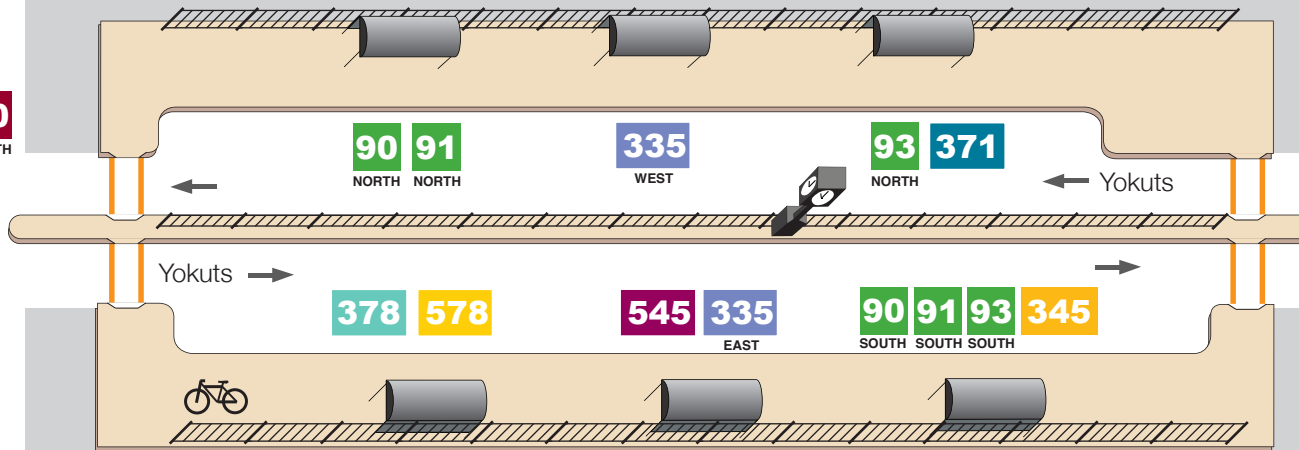

Mall Transfer Station

SHERWOOD MALL

* **745**
SOUTH

* **723**

93
NORTH

23
NORTH

* INDICATES SAT. & SUN. SERVICE ONLY

DELTA COLLEGE

723*

23
SOUTH

40
SOUTH

40
NORTH

↑ Pacific

METRO HOPPER

- ROUTE 1
- ROUTE 2
- ROUTE 3
- ROUTE 4
- ROUTE 5
- ROUTE 6
- ROUTE 8

WEBERSTOWN MALL