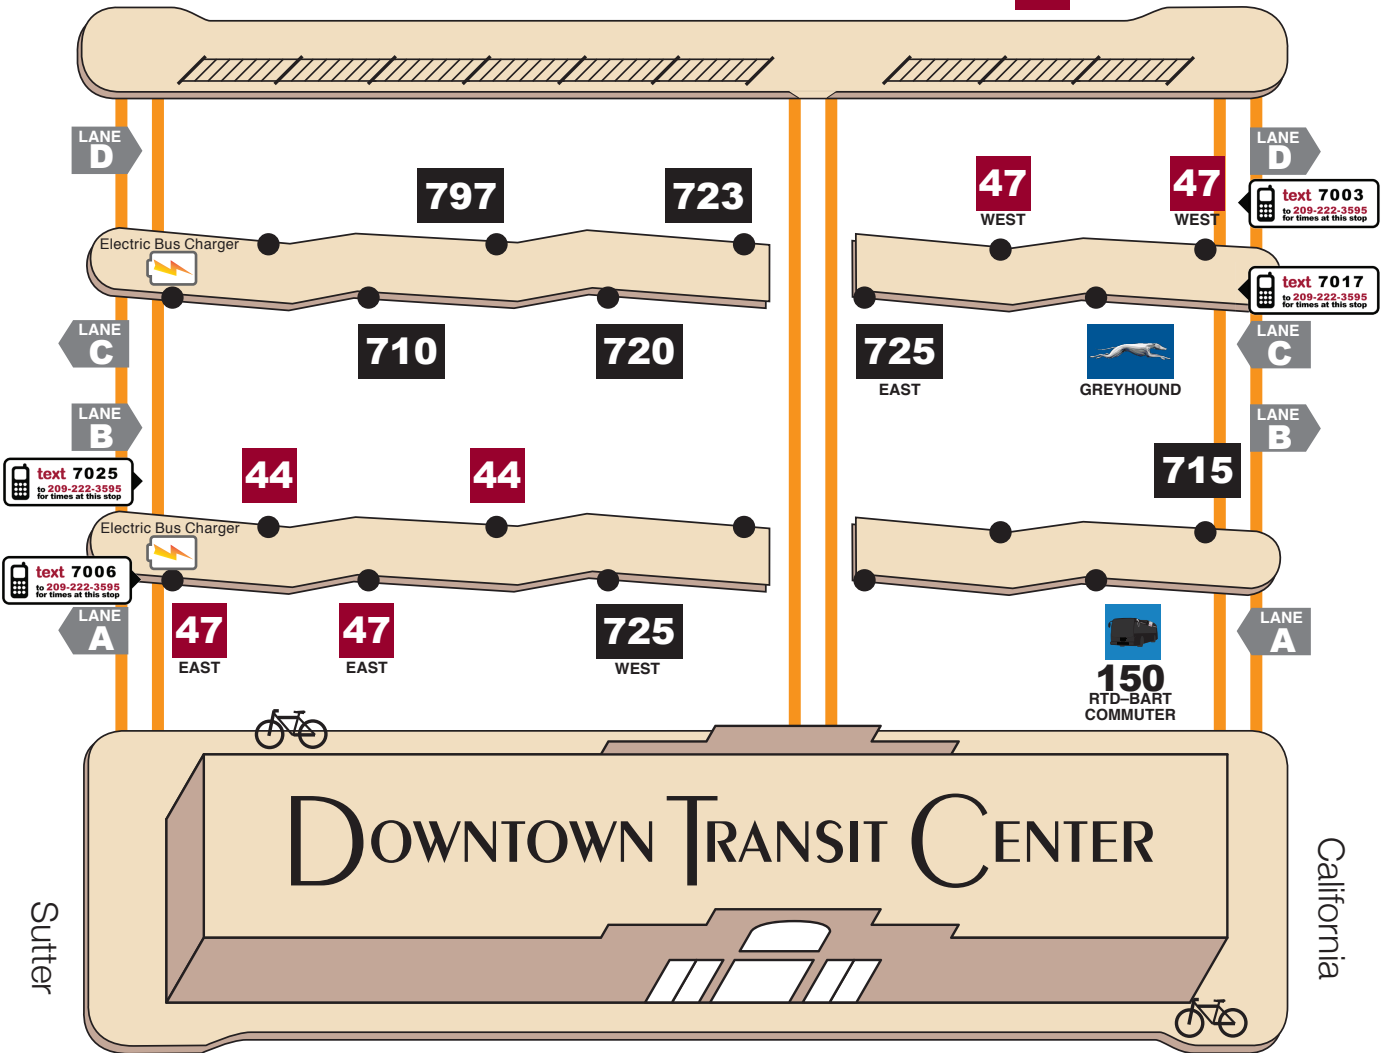

# DTC Saturday/Sunday Map

text 7258  
to 209-222-3595  
for times at this stop

Channel

40

† After 5:00 p.m.  
\* Before 5:00 p.m.

700s operate Saturdays & Sundays only

40/44/47 operate weekdays, Saturdays & Sundays

text 7155  
to 209-222-3595  
for times at this stop

Weber

EFFECTIVE 2019728