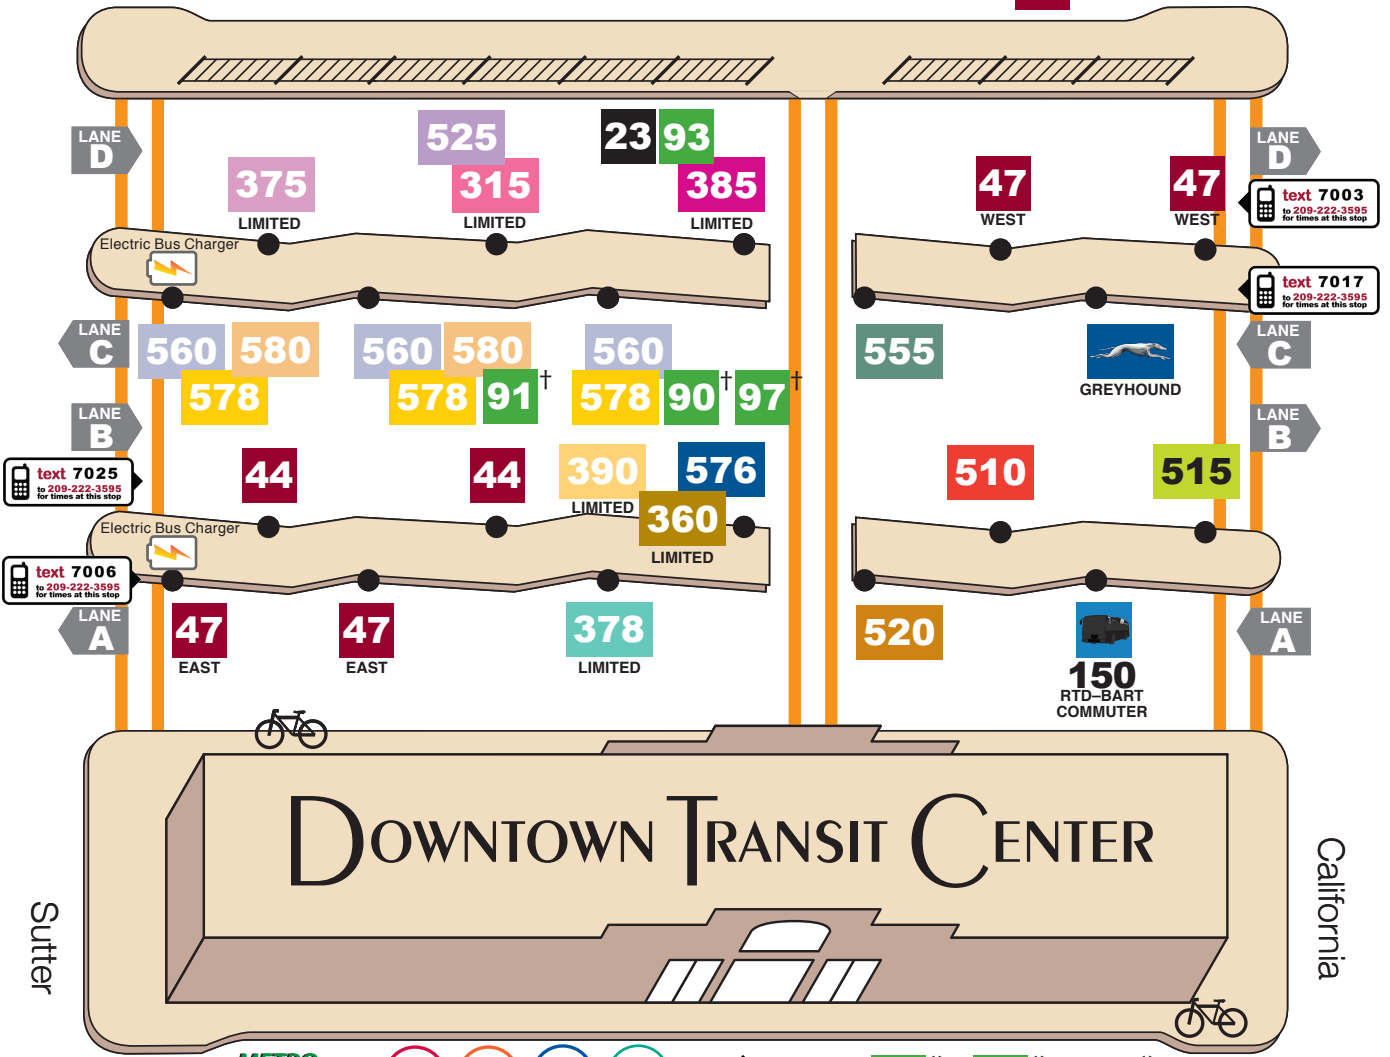

DTC Weekday Map

text 7258
to 209-222-3595
for times at this stop

Channel

40

DOWNTOWN TRANSIT CENTER

Sutter

California

METRO HOPPER

text 7155
to 209-222-3595
for times at this stop

† After 5:00 p.m.
* Before 5:00 p.m.

Weber

700s operate Saturdays & Sundays only
40/44/47 operate weekdays, Saturdays & Sundays

EFFECTIVE 2019728R