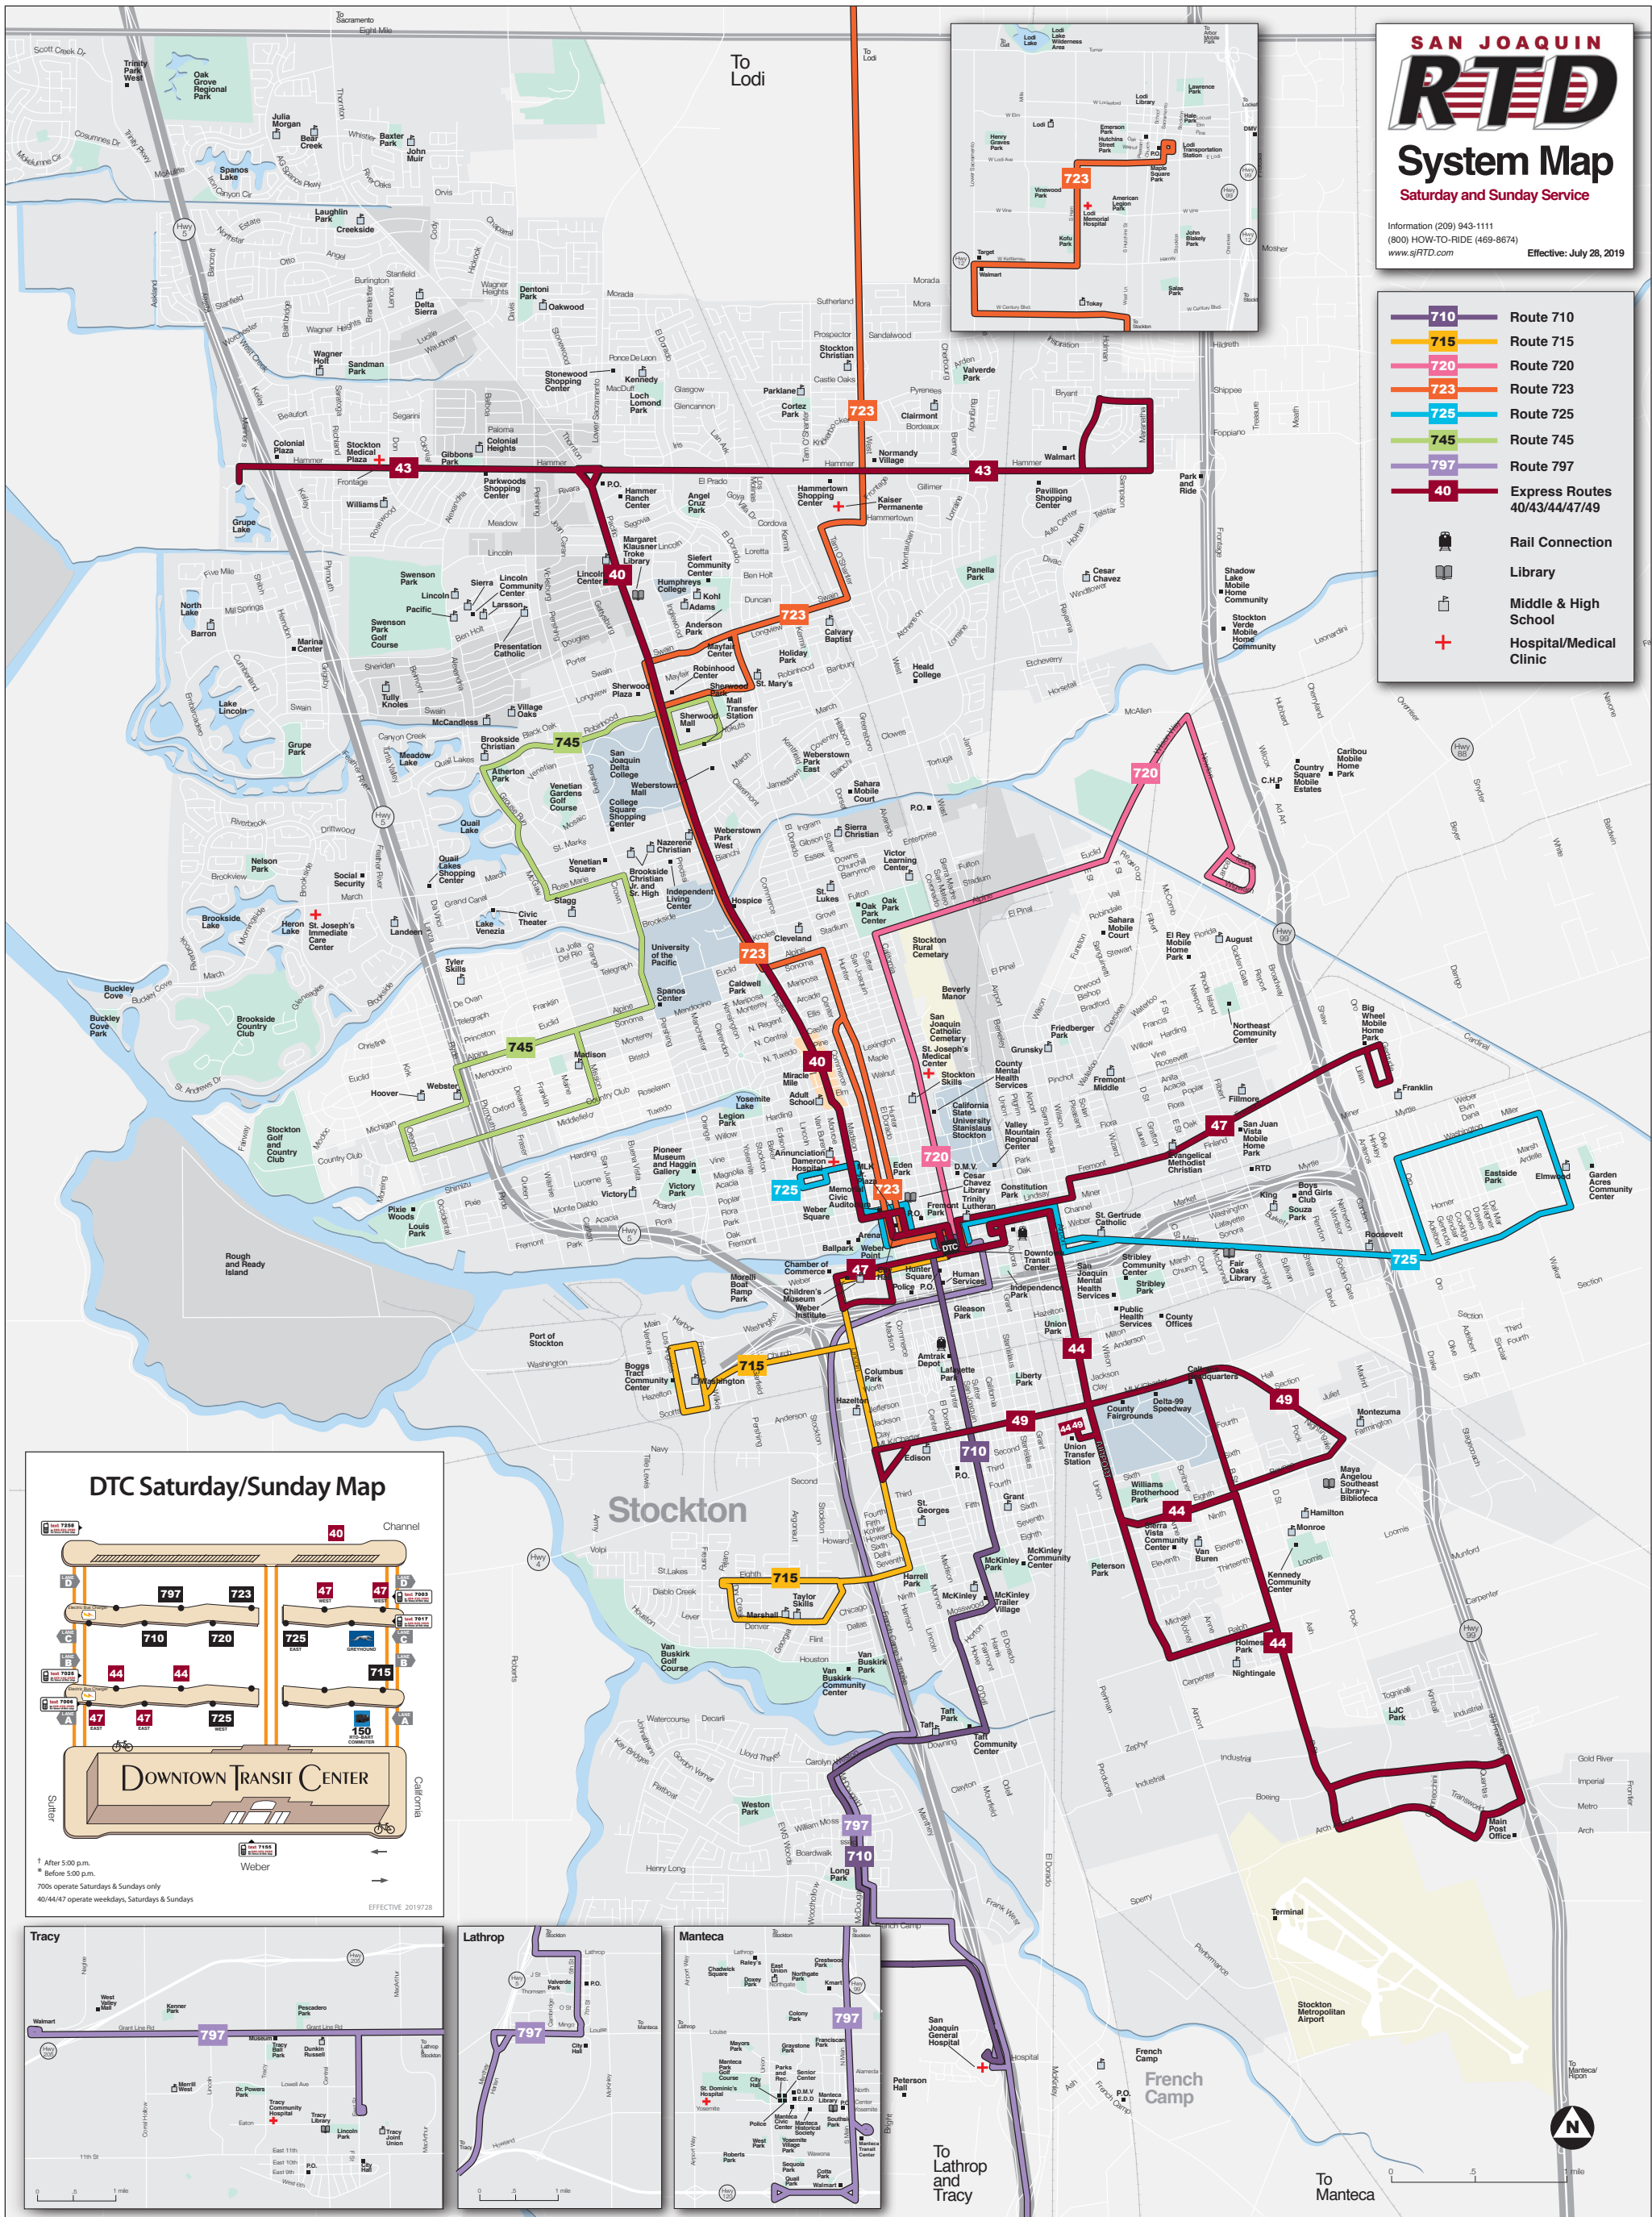

WEEKEND SYSTEM MAP

EFFECTIVE: JULY 28, 2019

SAN JOAQUIN RTD System Map
Saturday and Sunday Service

Information (209) 943-1111
(800) HOW-TO-RIDE (469-8674)
www.sjRTD.com Effective: July 28, 2019

- 710 Route 710
 - 715 Route 715
 - 720 Route 720
 - 723 Route 723
 - 725 Route 725
 - 745 Route 745
 - 797 Route 797
 - 40 Express Routes 40/43/44/47/49
- Rail Connection
Library
Middle & High School
Hospital/Medical Clinic